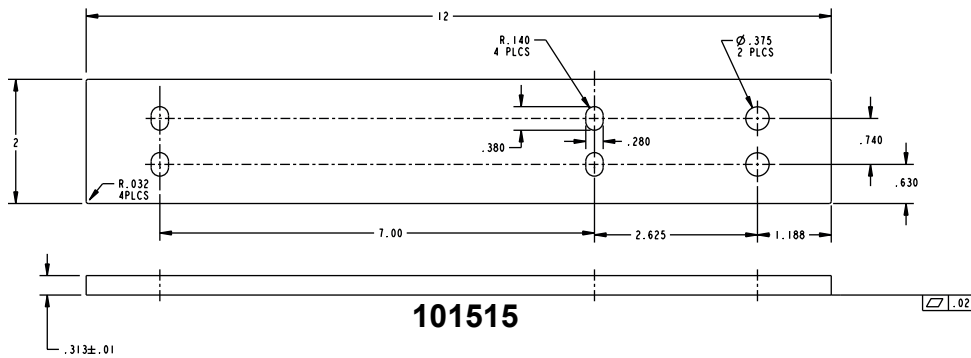

## GB9 Glass Bead Kits

The GB9 glass bead kit is used as a 1/4" shim for flush doors with light kit moldings. The GB9 is for use with the Advantex 50 Series Narrow Stile Surface Vertical Rod Exit Device at an 8-foot height.

### Glass Bead Kit For EC1 Endcap

Included in this kit:

- 1x- 101517
- 3x- 101516
- 1x- 101515
- 1x- 101367
- 1x- 101369

# Glass Bead Kit For EC2 Endcap

Included in this kit:

- 1x- 101517
- 3x- 101516
- 1x- 101515
- 1x- 101367
- 1x- 104688

Detex Corporation  
 302 Detex Drive  
 New Braunfels, Texas 78130-3045 USA  
 PH. (830) 629-2900  
 (800) 729-3839  
 FAX (800) 653-3839  
<http://www.detex.com>  
 USA Sales:  
[marketing@detex.com](mailto:marketing@detex.com)  
 International Sales:  
[export@detex.com](mailto:export@detex.com)