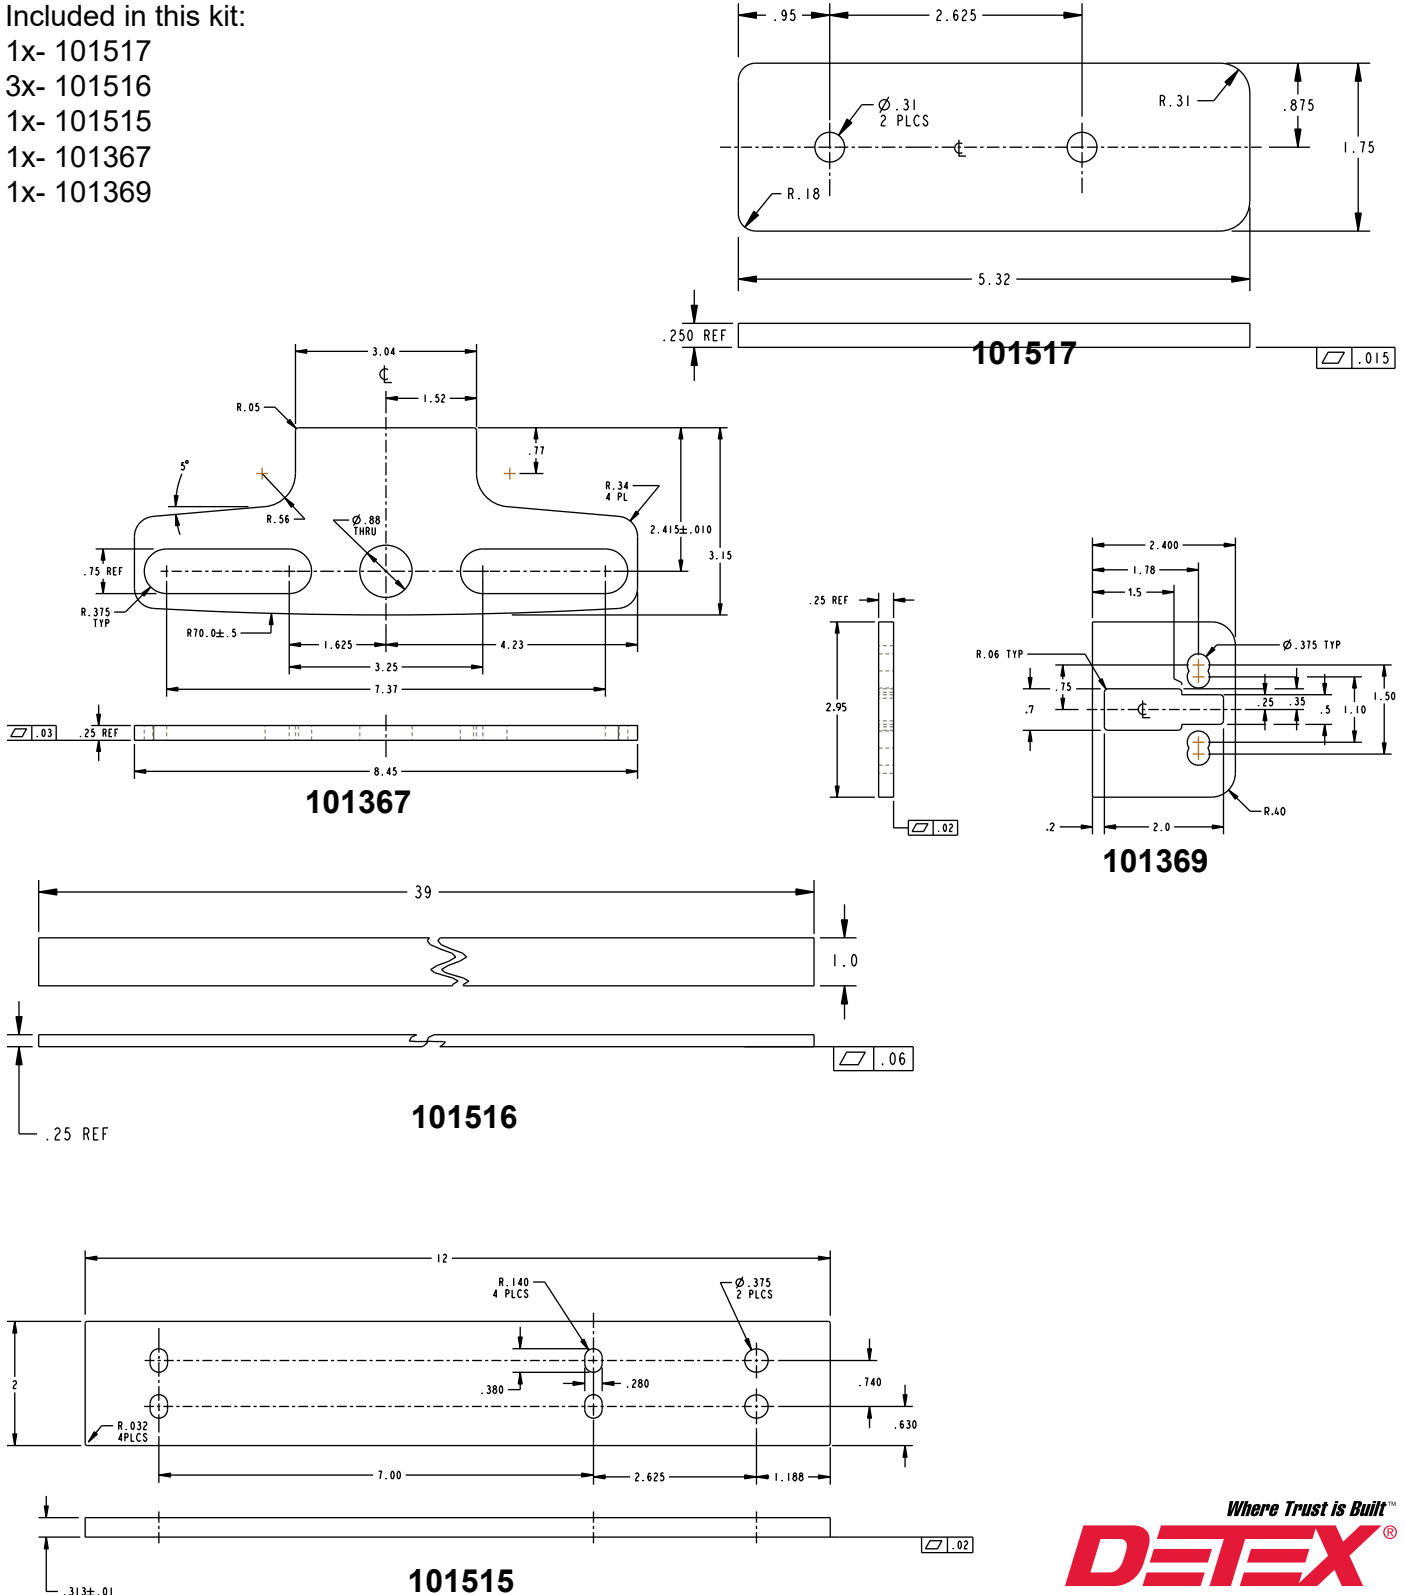

## GB9 Glass Bead Kits

The GB9 glass bead kit is used as a 1/4" shim for flush doors with light kit moldings. The GB9 is for use with the Advantex 50 Series Narrow Stile Surface Vertical Rod Exit Device at an 8-foot height.

### Glass Bead Kit For EC1 Endcap

Included in this kit:

- 1x- 101517
- 3x- 101516
- 1x- 101515
- 1x- 101367
- 1x- 101369

# Glass Bead Kit For EC2 Endcap

Included in this kit:

- 1x- 101517
- 3x- 101516
- 1x- 101515
- 1x- 101367
- 1x- 104688

Detex Corporation  
 302 Detex Drive  
 New Braunfels, Texas 78130-3045 USA  
 PH. (830) 629-2900  
 (800) 729-3839  
 FAX (800) 653-3839  
<http://www.detex.com>  
 USA Sales:  
[marketing@detex.com](mailto:marketing@detex.com)  
 International Sales:  
[export@detex.com](mailto:export@detex.com)