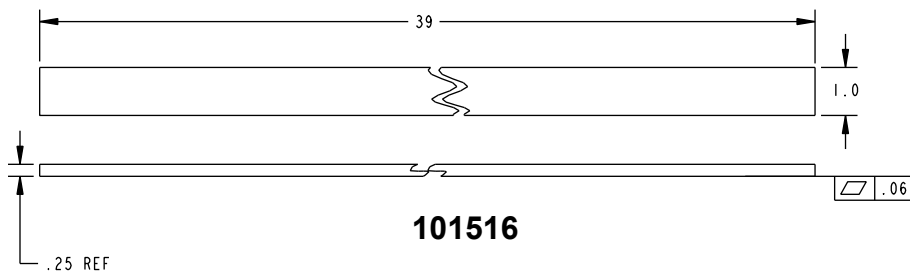

## GB9 Glass Bead Kits

The GB9 glass bead kit is used as a 1/4" shim for flush doors with light kit moldings. The GB9 is for use with the Advantex 50 Series Narrow Stile Surface Vertical Rod Exit Device at an 8-foot height.

### Glass Bead Kit For EC1 Endcap

Included in this kit:

- 1x- 101517
- 3x- 101516
- 1x- 101515
- 1x- 101367
- 1x- 101369

# Glass Bead Kit For EC2 Endcap

Included in this kit:

- 1x- 101517
- 3x- 101516
- 1x- 101515
- 1x- 101367
- 1x- 104688

Detex Corporation  
 302 Detex Drive  
 New Braunfels, Texas 78130-3045 USA  
 PH. (830) 629-2900  
 (800) 729-3839  
 FAX (800) 653-3839  
<http://www.detex.com>  
 USA Sales:  
[marketing@detex.com](mailto:marketing@detex.com)  
 International Sales:  
[export@detex.com](mailto:export@detex.com)