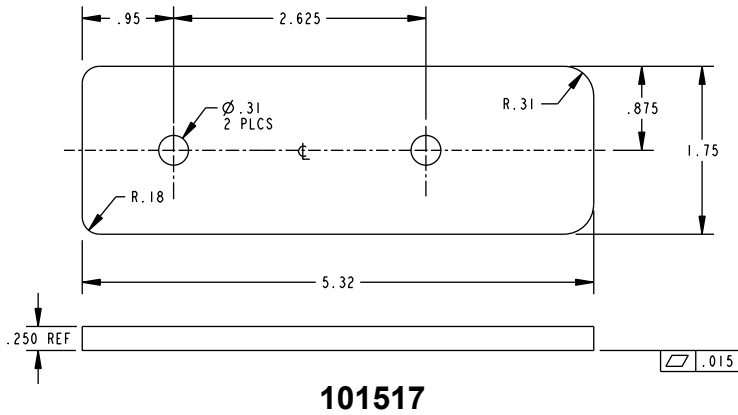

## GB9 Glass Bead Kits

The GB9 glass bead kit is used as a 1/4" shim for flush doors with light kit moldings. The GB9 is for use with the Advantex 50 Series Narrow Stile Surface Vertical Rod Exit Device at an 8-foot height.

### Glass Bead Kit For EC1 Endcap

Included in this kit:

- 1x- 101517
- 3x- 101516
- 1x- 101515
- 1x- 101367
- 1x- 101369

# Glass Bead Kit For EC2 Endcap

Included in this kit:

- 1x- 101517
- 3x- 101516
- 1x- 101515
- 1x- 101367
- 1x- 104688

Detex Corporation  
 302 Detex Drive  
 New Braunfels, Texas 78130-3045 USA  
 PH. (830) 629-2900  
 (800) 729-3839  
 FAX (800) 653-3839  
<http://www.detex.com>  
 USA Sales:  
[marketing@detex.com](mailto:marketing@detex.com)  
 International Sales:  
[export@detex.com](mailto:export@detex.com)