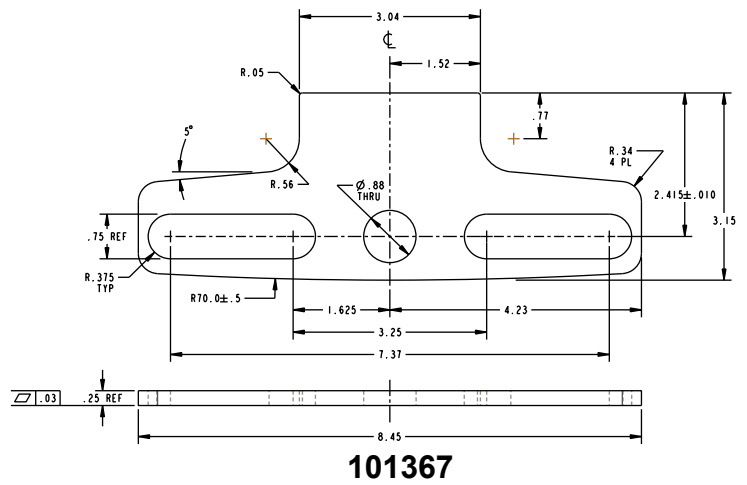

## GB9 Glass Bead Kits

The GB9 glass bead kit is used as a 1/4" shim for flush doors with light kit moldings. The GB9 is for use with the Advantex 50 Series Narrow Stile Surface Vertical Rod Exit Device at an 8-foot height.

### Glass Bead Kit For EC1 Endcap

Included in this kit:

- 1x- 101517
- 3x- 101516
- 1x- 101515
- 1x- 101367
- 1x- 101369

# Glass Bead Kit For EC2 Endcap

Included in this kit:

- 1x- 101517
- 3x- 101516
- 1x- 101515
- 1x- 101367
- 1x- 104688

Detex Corporation  
 302 Detex Drive  
 New Braunfels, Texas 78130-3045 USA  
 PH. (830) 629-2900  
 (800) 729-3839  
 FAX (800) 653-3839  
<http://www.detex.com>  
 USA Sales:  
[marketing@detex.com](mailto:marketing@detex.com)  
 International Sales:  
[export@detex.com](mailto:export@detex.com)