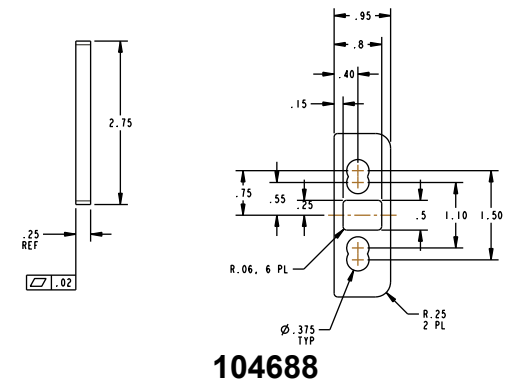

## GB9 Glass Bead Kits

The GB9 glass bead kit is used as a 1/4" shim for flush doors with light kit moldings. The GB9 is for use with the Advantex 50 Series Narrow Stile Surface Vertical Rod Exit Device at an 8-foot height.

### Glass Bead Kit For EC1 Endcap

Included in this kit:

- 1x- 101517
- 3x- 101516
- 1x- 101515
- 1x- 101367
- 1x- 101369

# Glass Bead Kit For EC2 Endcap

Included in this kit:

- 1x- 101517
- 3x- 101516
- 1x- 101515
- 1x- 101367
- 1x- 104688

Detex Corporation  
 302 Detex Drive  
 New Braunfels, Texas 78130-3045 USA  
 PH. (830) 629-2900  
 (800) 729-3839  
 FAX (800) 653-3839  
<http://www.detex.com>  
 USA Sales:  
[marketing@detex.com](mailto:marketing@detex.com)  
 International Sales:  
[export@detex.com](mailto:export@detex.com)