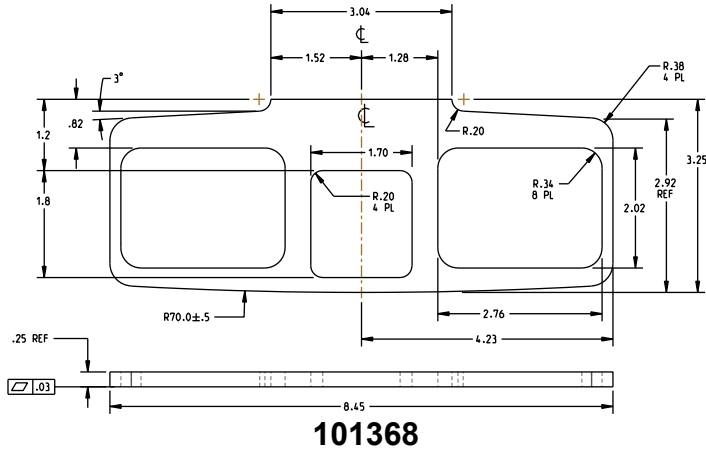

Glass Bead Kit For EC2 Endcap

Included in this kit:

- 1x- 101517
- 2x- 101516
- 1x- 101368
- 1x- 104688

101368

Detex Corporation
302 Detex Drive
New Braunfels, Texas 78130-3045 USA
PH. (830) 629-2900
(800) 729-3839
FAX (800) 653-3839
http://www.detex.com
USA Sales:
marketing@detex.com
International Sales:
export@detex.com

Cancer & Reproductive Harm - www.detex.com/prop65