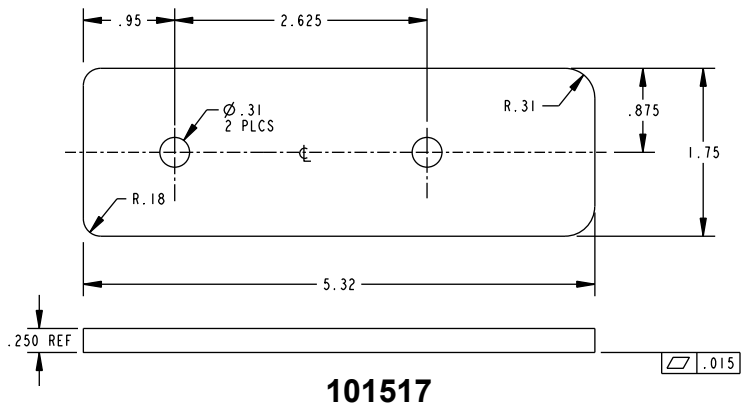

GB8 Glass Bead Kits

The GB8 glass bead kit is used as a 1/4" shim for flush doors with light kit moldings. The GB8 is for use with the Advantex 21 Series Top Rod Only Surface Vertical Rod Exit Device at an 8-foot height.

Glass Bead Kit For EC1 Endcap

Included in this kit:

- 1x- 101517
- 2x- 101516
- 1x- 101368
- 1x- 101369

Glass Bead Kit For EC2 Endcap

Included in this kit:

- 1x- 101517
- 2x- 101516
- 1x- 101368
- 1x- 104688