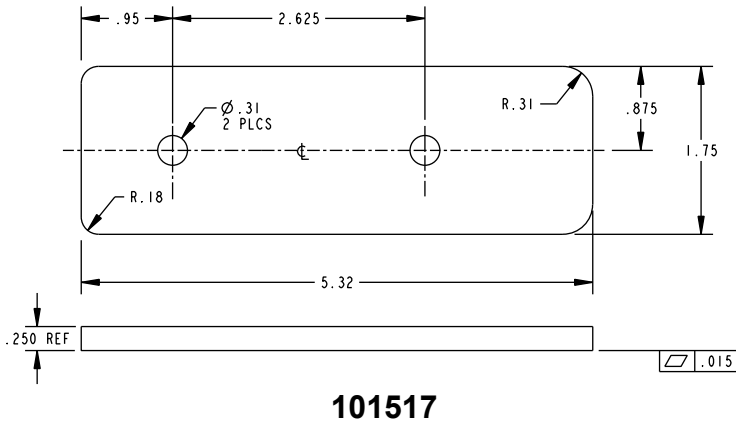

GB8 Glass Bead Kits

The GB8 glass bead kit is used as a 1/4" shim for flush doors with light kit moldings. The GB8 is for use with the Advantex 21 Series Top Rod Only Surface Vertical Rod Exit Device at an 8-foot height.

Glass Bead Kit For EC1 Endcap

Included in this kit:

- 1x- 101517
- 2x- 101516
- 1x- 101368
- 1x- 101369

Glass Bead Kit For EC2 Endcap

Included in this kit:

- 1x- 101517
- 2x- 101516
- 1x- 101368
- 1x- 104688