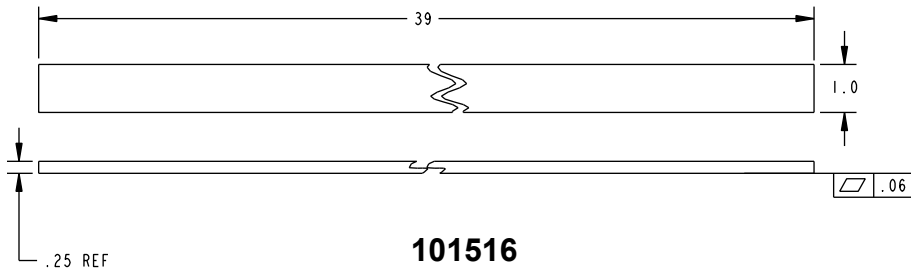

GB8 Glass Bead Kits

The GB8 glass bead kit is used as a 1/4" shim for flush doors with light kit moldings. The GB8 is for use with the Advantex 21 Series Top Rod Only Surface Vertical Rod Exit Device at an 8-foot height.

Glass Bead Kit For EC1 Endcap

Included in this kit:

- 1x- 101517
- 2x- 101516
- 1x- 101368
- 1x- 101369

Glass Bead Kit For EC2 Endcap

Included in this kit:

- 1x- 101517
- 2x- 101516
- 1x- 101368
- 1x- 104688