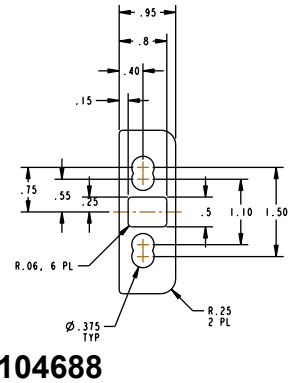

Glass Bead Kit For EC2 Endcap

Included in this kit:

- 1x- 101517
- 2x- 101516
- 1x- 101368
- 1x- 104688

104688

Detex Corporation
302 Detex Drive
New Braunfels, Texas 78130-3045 USA
PH. (830) 629-2900
(800) 729-3839
FAX (800) 653-3839
http://www.detex.com
USA Sales:
marketing@detex.com
International Sales:
export@detex.com

Cancer & Reproductive Harm - www.detex.com/prop65