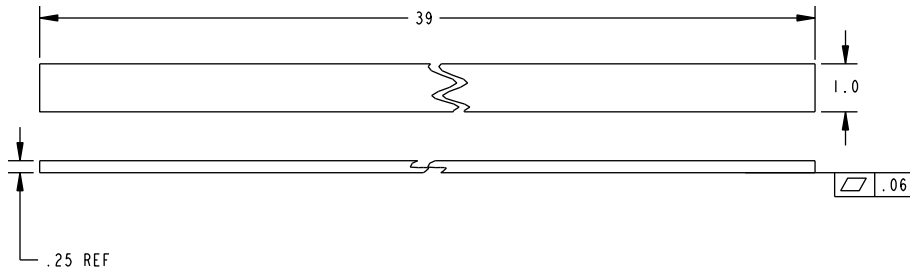

Glass Bead Kit For EC2 Endcap

Included in this kit:

- 1x- 101517
- 2x- 101516
- 1x- 101368
- 1x- 104688

101516

Detex Corporation
302 Detex Drive
New Braunfels, Texas 78130-3045 USA
PH. (830) 629-2900
(800) 729-3839
FAX (800) 653-3839
http://www.detex.com
USA Sales:
marketing@detex.com
International Sales:
export@detex.com

Cancer & Reproductive Harm - www.detex.com/prop65