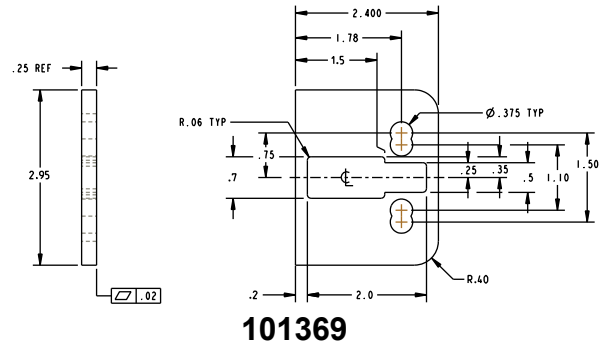

GB8 Glass Bead Kits

The GB8 glass bead kit is used as a 1/4" shim for flush doors with light kit moldings. The GB8 is for use with the Advantex 21 Series Top Rod Only Surface Vertical Rod Exit Device at an 8-foot height.

Glass Bead Kit For EC1 Endcap

Included in this kit:

- 1x- 101517
- 2x- 101516
- 1x- 101368
- 1x- 101369

Glass Bead Kit For EC2 Endcap

Included in this kit:

- 1x- 101517
- 2x- 101516
- 1x- 101368
- 1x- 104688