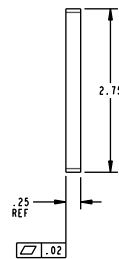

Glass Bead Kit For EC2 Endcap

Included in this kit:

- 1x- 101517
- 2x- 101516
- 1x- 101368
- 1x- 104688

104688

Detex Corporation
302 Detex Drive
New Braunfels, Texas 78130-3045 USA
PH. (830) 629-2900
(800) 729-3839
FAX (800) 653-3839
http://www.detex.com
USA Sales:
marketing@detex.com
International Sales:
export@detex.com

Cancer & Reproductive Harm - www.detex.com/prop65