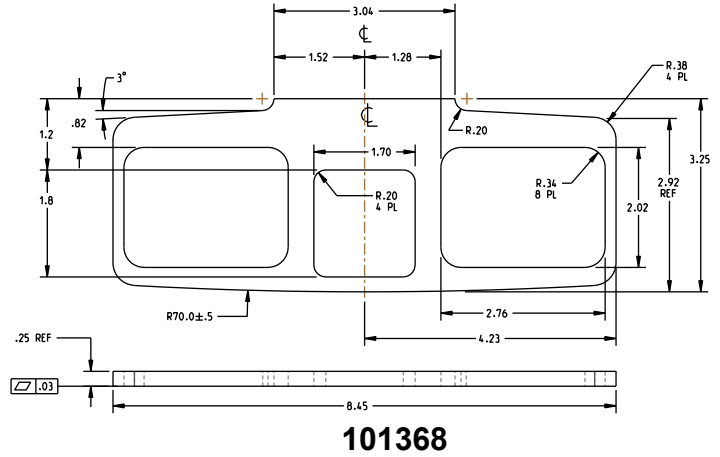

GB8 Glass Bead Kits

The GB8 glass bead kit is used as a 1/4" shim for flush doors with light kit moldings. The GB8 is for use with the Advantex 21 Series Top Rod Only Surface Vertical Rod Exit Device at an 8-foot height.

Glass Bead Kit For EC1 Endcap

Included in this kit:

- 1x- 101517
- 2x- 101516
- 1x- 101368
- 1x- 101369

Glass Bead Kit For EC2 Endcap

Included in this kit:

- 1x- 101517
- 2x- 101516
- 1x- 101368
- 1x- 104688