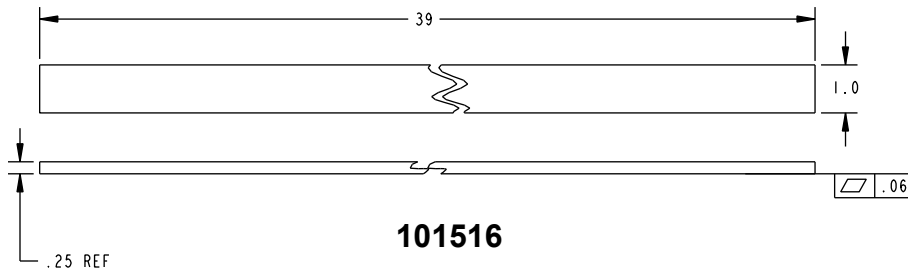

Glass Bead Kit For EC2 Endcap

Included in this kit:

- 1x- 101517
- 1x- 101516
- 1x- 101368
- 1x- 104688

101516

Detex Corporation
302 Detex Drive
New Braunfels, Texas 78130-3045 USA
PH. (830) 629-2900
(800) 729-3839
FAX (800) 653-3839
<http://www.detex.com>
USA Sales:
marketing@detex.com
International Sales:
export@detex.com

Cancer & Reproductive Harm - www.detex.com/prop65