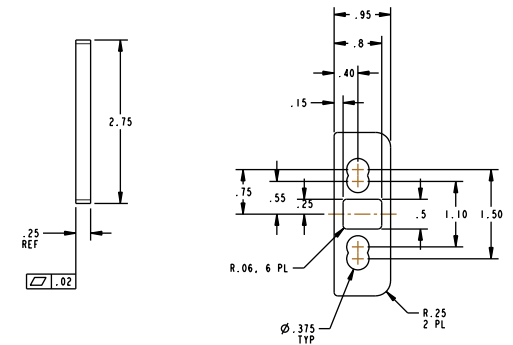

GB4 Glass Bead Kit

The GB4 glass bead kit is used as a 1/4" shim for flush doors with light kit moldings. The GB4 is for use with the Advantex 21 Series Top Rod Only Surface Vertical Rod Exit Device at a 7-foot height.

Included in this kit:

- 1x- 101517
- 1x- 101516
- 1x- 101368
- 1x- 104688

101368

101517

104688

101516

Detex Corporation
 302 Detex Drive
 New Braunfels, Texas 78130-3045 USA
 PH. (830) 629-2900
 (800) 729-3839
 FAX (800) 653-3839
<http://www.detex.com>
 USA Sales:
marketing@detex.com
 International Sales:
export@detex.com