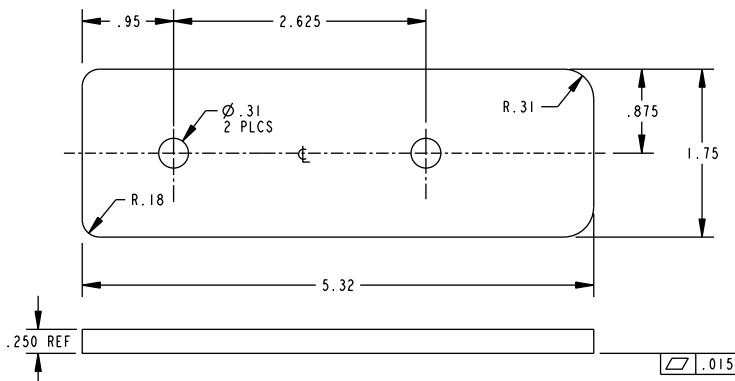

GB4 Glass Bead Kit

The GB4 glass bead kit is used as a 1/4" shim for flush doors with light kit moldings. The GB4 is for use with the Advantex 21 Series Top Rod Only Surface Vertical Rod Exit Device at a 7-foot height.

Glass Bead Kit For EC1 Endcap

Included in this kit:

- 1x- 101517
- 1x- 101516
- 1x- 101368
- 1x- 101369

101368

101517

101369

101516

Glass Bead Kit For EC2 Endcap