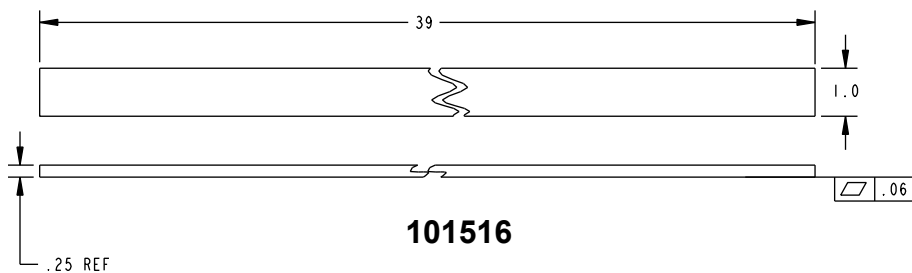

GB4 Glass Bead Kit

The GB4 glass bead kit is used as a 1/4" shim for flush doors with light kit moldings. The GB4 is for use with the Advantex 21 Series Top Rod Only Surface Vertical Rod Exit Device at a 7-foot height.

Glass Bead Kit For EC1 Endcap

Included in this kit:

- 1x- 101517
- 1x- 101516
- 1x- 101368
- 1x- 101369

101368

101517

101369

101516

Glass Bead Kit For EC2 Endcap