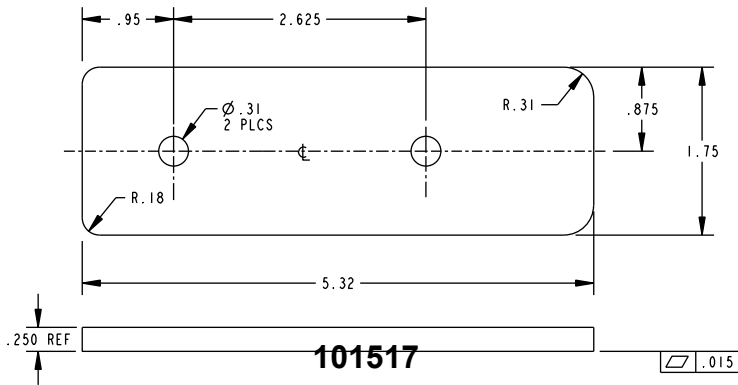

Glass Bead Kit For EC2 Endcap

Included in this kit:

- 1x- 101517
- 1x- 101516
- 1x- 101368
- 1x- 104688

101517

Detex Corporation
302 Detex Drive
New Braunfels, Texas 78130-3045 USA
PH. (830) 629-2900
(800) 729-3839
FAX (800) 653-3839
<http://www.detex.com>
USA Sales:
marketing@detex.com
International Sales:
export@detex.com

Cancer & Reproductive Harm - www.detex.com/prop65