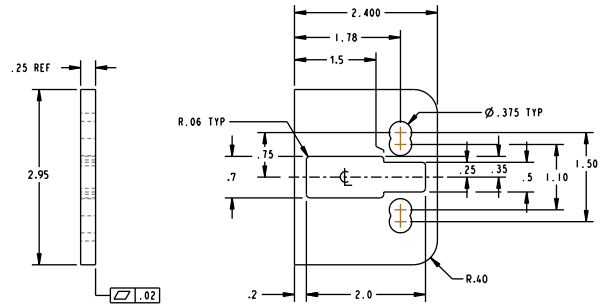

GB4 Glass Bead Kit

The GB4 glass bead kit is used as a 1/4" shim for flush doors with light kit moldings. The GB4 is for use with the Advantex 21 Series Top Rod Only Surface Vertical Rod Exit Device at a 7-foot height.

Glass Bead Kit For EC1 Endcap

Included in this kit:

- 1x- 101517
- 1x- 101516
- 1x- 101368
- 1x- 101369

101368

101517

101369

101516

Glass Bead Kit For EC2 Endcap

Included in this kit:

- 1x- 101517
- 1x- 101516
- 1x- 101368
- 1x- 104688

101368

101517

104688

101516

Detex Corporation
 302 Detex Drive
 New Braunfels, Texas 78130-3045 USA
 PH. (830) 629-2900
 (800) 729-3839
 FAX (800) 653-3839
<http://www.detex.com>
 USA Sales:
marketing@detex.com
 International Sales:
export@detex.com