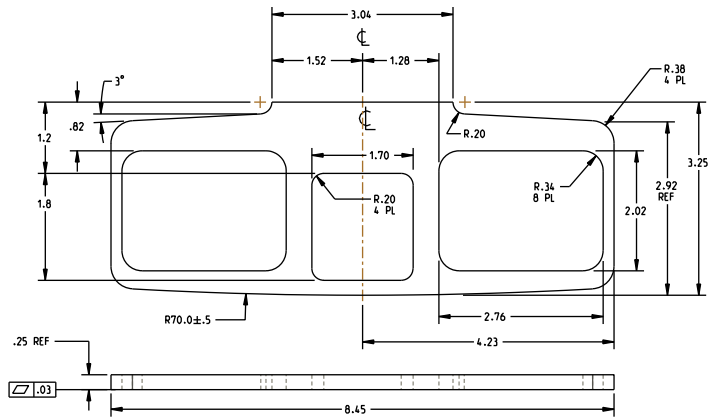

Glass Bead Kit For EC2 Endcap

Included in this kit:

- 1x- 101517
- 1x- 101516
- 1x- 101368
- 1x- 104688

101368