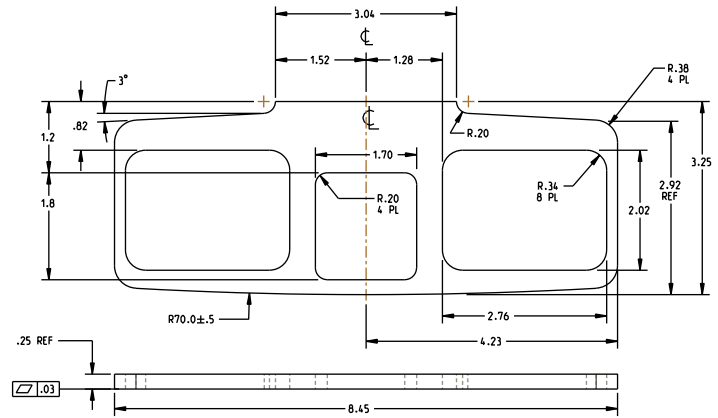

GB4 Glass Bead Kit

The GB4 glass bead kit is used as a 1/4" shim for flush doors with light kit moldings. The GB4 is for use with the Advantex 21 Series Top Rod Only Surface Vertical Rod Exit Device at a 7-foot height.

Glass Bead Kit For EC1 Endcap

Included in this kit:

- 1x- 101517
- 1x- 101516
- 1x- 101368
- 1x- 101369

101368

101517

101369

101516

Glass Bead Kit For EC2 Endcap