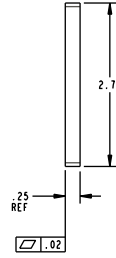

# Glass Bead Kit For EC2 Endcap

Included in this kit:

1x- 101368

1x- 104688

**101368**

**104688**

Detex Corporation  
 302 Detex Drive  
 New Braunfels, Texas 78130-3045 USA  
 PH. (830) 629-2900  
 (800) 729-3839  
 FAX (800) 653-3839  
<http://www.detex.com>  
 USA Sales:  
[marketing@detex.com](mailto:marketing@detex.com)  
 International Sales:  
[export@detex.com](mailto:export@detex.com)