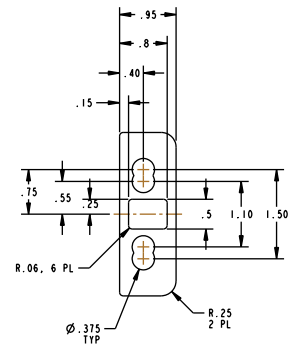

## GB16 Glass Bead Kit

The GB16 glass bead kit is used as a 1/4" shim for flush doors with light kit moldings. The GB16 is for use with the Advantex 30 Series Mortise Exit Device.

# Glass Bead Kit For EC2 Endcap

Included in this kit:

1x- 101368

1x- 104688

**101368**

**104688**

Detex Corporation  
 302 Detex Drive  
 New Braunfels, Texas 78130-3045 USA  
 PH. (830) 629-2900  
 (800) 729-3839  
 FAX (800) 653-3839  
<http://www.detex.com>  
 USA Sales:  
[marketing@detex.com](mailto:marketing@detex.com)  
 International Sales:  
[export@detex.com](mailto:export@detex.com)