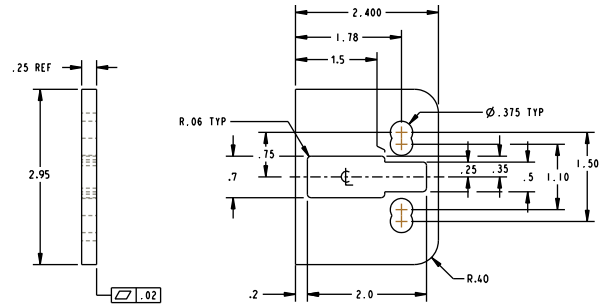

## GB16 Glass Bead Kit

The GB16 glass bead kit is used as a 1/4" shim for flush doors with light kit moldings. The GB16 is for use with the Advantex 30 Series Mortise Exit Device.

## Glass Bead Kit For EC1 Endcap

Included in this kit:

1x- 101368

1x- 101369

101368

101369

# Glass Bead Kit For EC2 Endcap

Included in this kit:

1x- 101368

1x- 104688

**101368**

**104688**

Detex Corporation  
 302 Detex Drive  
 New Braunfels, Texas 78130-3045 USA  
 PH. (830) 629-2900  
 (800) 729-3839  
 FAX (800) 653-3839  
<http://www.detex.com>  
 USA Sales:  
[marketing@detex.com](mailto:marketing@detex.com)  
 International Sales:  
[export@detex.com](mailto:export@detex.com)