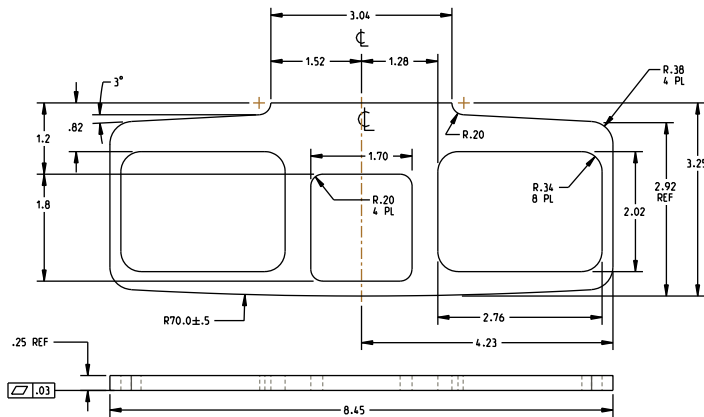

## GB16 Glass Bead Kit

The GB16 glass bead kit is used as a 1/4" shim for flush doors with light kit moldings. The GB16 is for use with the Advantex 30 Series Mortise Exit Device.

## Glass Bead Kit For EC1 Endcap

Included in this kit:

1x- 101368

1x- 101369

101368

101369

# Glass Bead Kit For EC2 Endcap

Included in this kit:

1x- 101368

1x- 104688

**101368**

**104688**

Detex Corporation  
 302 Detex Drive  
 New Braunfels, Texas 78130-3045 USA  
 PH. (830) 629-2900  
 (800) 729-3839  
 FAX (800) 653-3839  
<http://www.detex.com>  
 USA Sales:  
[marketing@detex.com](mailto:marketing@detex.com)  
 International Sales:  
[export@detex.com](mailto:export@detex.com)