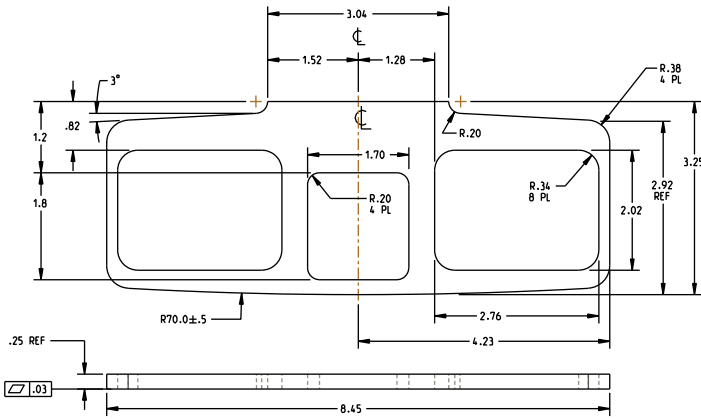

## GB16 Glass Bead Kit

The GB16 glass bead kit is used as a 1/4" shim for flush doors with light kit moldings. The GB16 is for use with the Advantex 30 Series Mortise Exit Device.

## Glass Bead Kit For EC1 Endcap

Included in this kit:

1x- 101368

1x- 101369

101368

101369

# Glass Bead Kit For EC2 Endcap

Included in this kit:

1x- 101368

1x- 104688

**101368**

**104688**

Detex Corporation  
 302 Detex Drive  
 New Braunfels, Texas 78130-3045 USA  
 PH. (830) 629-2900  
 (800) 729-3839  
 FAX (800) 653-3839  
<http://www.detex.com>  
 USA Sales:  
[marketing@detex.com](mailto:marketing@detex.com)  
 International Sales:  
[export@detex.com](mailto:export@detex.com)