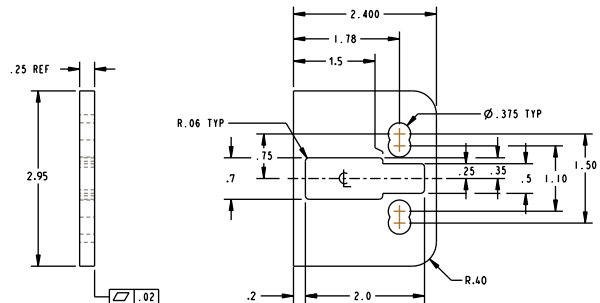

VALUE SERIES®

GB15 Glass Bead Kits

The GB15 glass bead kit is used as a 1/4" shim for flush doors with light kit moldings. The GB11 is for use with the Value Series V40 Rim Exit Device.

Glass Bead Kit For EC1 Endcap

Included in this kit:

- 1x- 101370
- 1x- 101367
- 1x- 101369

101369

Detex Corporation
302 Detex Drive
New Braunfels, Texas 78130-3045 USA
PH. (830) 629-2900
(800) 729-3839
FAX (800) 653-3839
<http://www.detex.com>
USA Sales:
marketing@detex.com
International Sales:
export@detex.com

Cancer & Reproductive Harm - www.detex.com/prop65