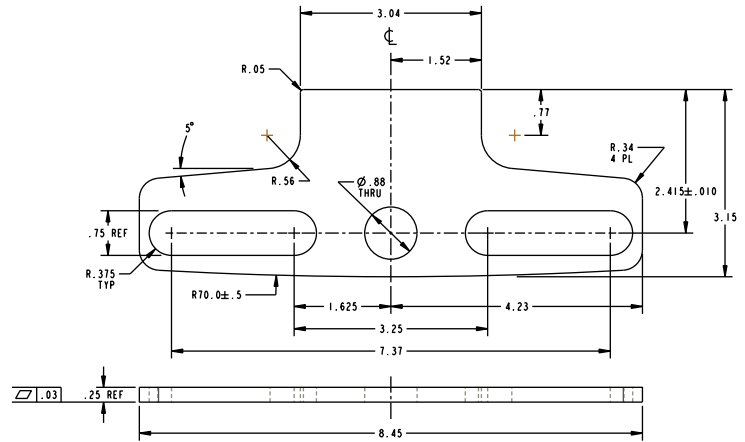

VALUE SERIES®

GB15 Glass Bead Kits

The GB15 glass bead kit is used as a 1/4" shim for flush doors with light kit moldings. The GB11 is for use with the Value Series V40 Rim Exit Device.

Glass Bead Kit For EC1 Endcap

Included in this kit:

- 1x- 101370
- 1x- 101367
- 1x- 101369

101370

101367

101369

Detex Corporation
 302 Detex Drive
 New Braunfels, Texas 78130-3045 USA
 PH. (830) 629-2900
 (800) 729-3839
 FAX (800) 653-3839
<http://www.detex.com>
 USA Sales:
marketing@detex.com
 International Sales:
export@detex.com