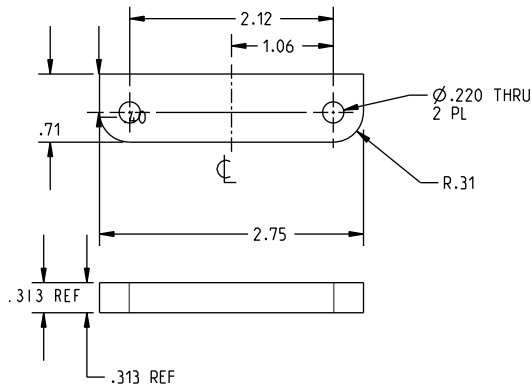

VALUE SERIES®

GB15 Glass Bead Kits

The GB15 glass bead kit is used as a 1/4" shim for flush doors with light kit moldings. The GB11 is for use with the Value Series V40 Rim Exit Device.

Glass Bead Kit For EC1 Endcap

Included in this kit:

- 1x- 101370
- 1x- 101367
- 1x- 101369

101370