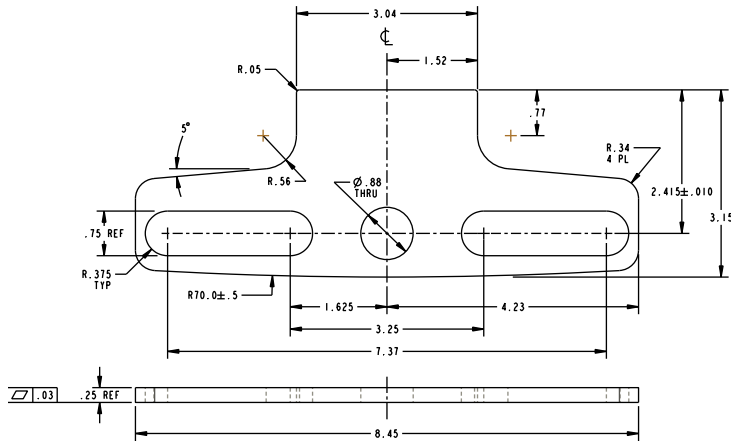

GB14 Glass Bead Kits

The GB14 glass bead kit is used as a 1/4" shim for flush doors with light kit moldings. The GB11 is for use with the Advantex 51 Series Top Rod Only Narrow Stile Surface Vertical Rod Exit Device at a 10-foot height.

Glass Bead Kit For EC1 Endcap

Included in this kit:

- 1x- 101517
- 2x- 101516
- 1x- 101367
- 1x- 101369

101367

101517

101369

101516

Glass Bead Kit For EC2 Endcap

Included in this kit:

- 1x- 101517
- 2x- 101516
- 1x- 101367
- 1x- 104688

101367

104688

101516

Detex Corporation
 302 Detex Drive
 New Braunfels, Texas 78130-3045 USA
 PH. (830) 629-2900
 (800) 729-3839
 FAX (800) 653-3839
 http://www.detex.com
 USA Sales:
 marketing@detex.com
 International Sales:
 export@detex.com