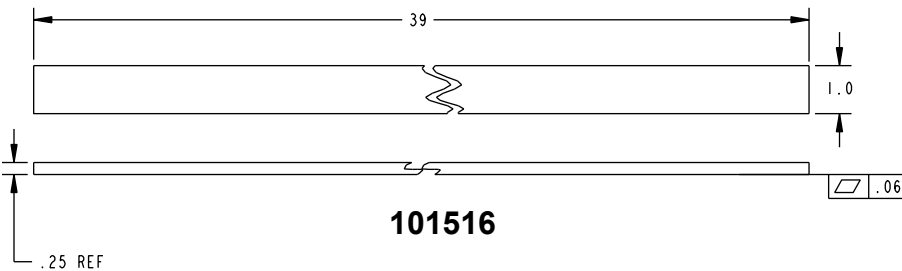

GB14 Glass Bead Kits

The GB14 glass bead kit is used as a 1/4" shim for flush doors with light kit moldings. The GB11 is for use with the Advantex 51 Series Top Rod Only Narrow Stile Surface Vertical Rod Exit Device at a 10-foot height.

Glass Bead Kit For EC1 Endcap

Included in this kit:

- 1x- 101517
- 2x- 101516
- 1x- 101367
- 1x- 101369

101367

101517

101369

101516

Glass Bead Kit For EC2 Endcap