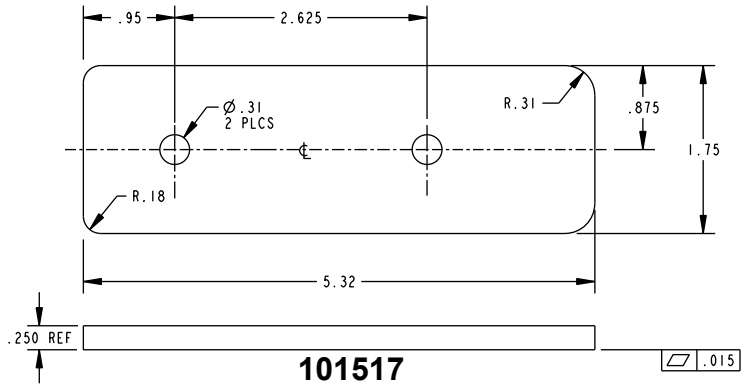

Glass Bead Kit For EC2 Endcap

Included in this kit:

- 1x- 101517
- 2x- 101516
- 1x- 101367
- 1x- 104688

101367