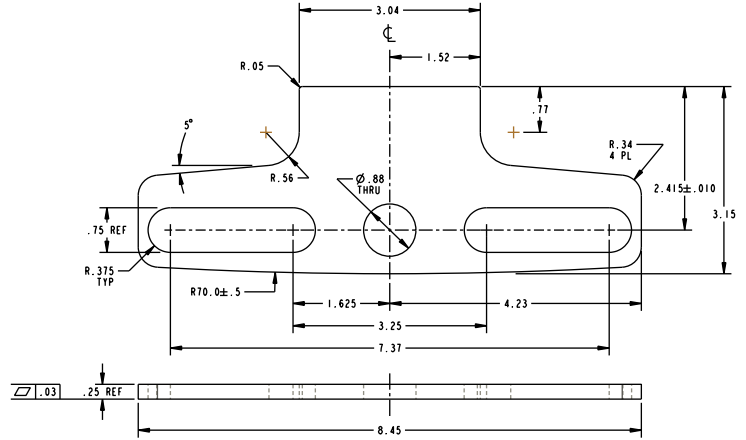

GB14 Glass Bead Kits

The GB14 glass bead kit is used as a 1/4" shim for flush doors with light kit moldings. The GB11 is for use with the Advantex 51 Series Top Rod Only Narrow Stile Surface Vertical Rod Exit Device at a 10-foot height.

Glass Bead Kit For EC1 Endcap

Included in this kit:

- 1x- 101517
- 2x- 101516
- 1x- 101367
- 1x- 101369

101367

101517

101369

101516

Glass Bead Kit For EC2 Endcap

Included in this kit:

- 1x- 101517
- 2x- 101516
- 1x- 101367
- 1x- 104688

101367

104688

101516

Detex Corporation
 302 Detex Drive
 New Braunfels, Texas 78130-3045 USA
 PH. (830) 629-2900
 (800) 729-3839
 FAX (800) 653-3839
 http://www.detex.com
 USA Sales:
 marketing@detex.com
 International Sales:
 export@detex.com