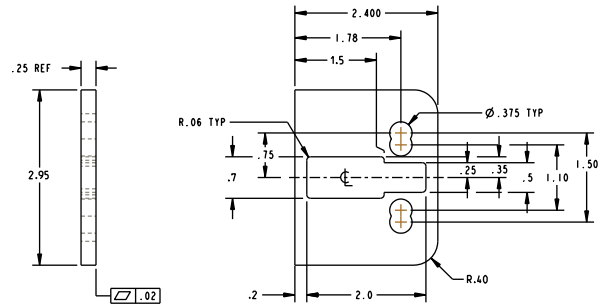

GB14 Glass Bead Kits

The GB14 glass bead kit is used as a 1/4" shim for flush doors with light kit moldings. The GB11 is for use with the Advantex 51 Series Top Rod Only Narrow Stile Surface Vertical Rod Exit Device at a 10-foot height.

Glass Bead Kit For EC1 Endcap

Included in this kit:

- 1x- 101517
- 2x- 101516
- 1x- 101367
- 1x- 101369

101367

101517

101369

101516

Glass Bead Kit For EC2 Endcap

Included in this kit:

- 1x- 101517
- 2x- 101516
- 1x- 101367
- 1x- 104688

101367

104688

101516

Detex Corporation
 302 Detex Drive
 New Braunfels, Texas 78130-3045 USA
 PH. (830) 629-2900
 (800) 729-3839
 FAX (800) 653-3839
 http://www.detex.com
 USA Sales:
 marketing@detex.com
 International Sales:
 export@detex.com