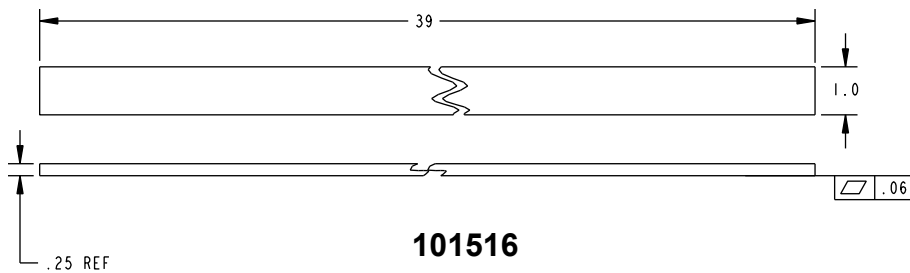

Glass Bead Kit For EC2 Endcap

Included in this kit:

- 1x- 101517
- 2x- 101516
- 1x- 101367
- 1x- 104688

101516

Detex Corporation
302 Detex Drive
New Braunfels, Texas 78130-3045 USA
PH. (830) 629-2900
(800) 729-3839
FAX (800) 653-3839
http://www.detex.com
USA Sales:
marketing@detex.com
International Sales:
export@detex.com

Cancer & Reproductive Harm - www.detex.com/prop65