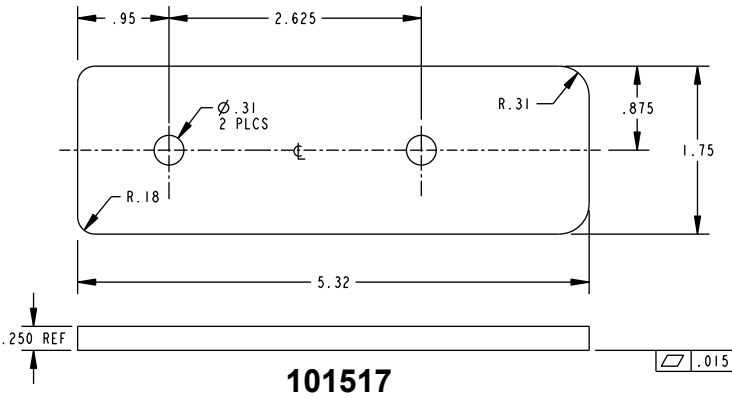

GB14 Glass Bead Kits

The GB14 glass bead kit is used as a 1/4" shim for flush doors with light kit moldings. The GB11 is for use with the Advantex 51 Series Top Rod Only Narrow Stile Surface Vertical Rod Exit Device at a 10-foot height.

Glass Bead Kit For EC1 Endcap

Included in this kit:

- 1x- 101517
- 2x- 101516
- 1x- 101367
- 1x- 101369

101367

101517

101369

101516

Glass Bead Kit For EC2 Endcap