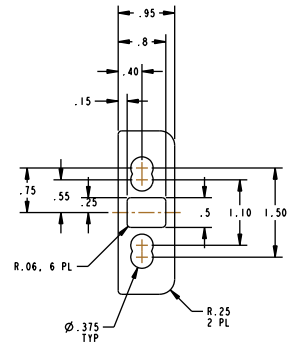

Glass Bead Kit For EC2 Endcap

Included in this kit:

- 1x- 101517
- 2x- 101516
- 1x- 101367
- 1x- 104688

104688

Detex Corporation
302 Detex Drive
New Braunfels, Texas 78130-3045 USA
PH. (830) 629-2900
(800) 729-3839
FAX (800) 653-3839
http://www.detex.com
USA Sales:
marketing@detex.com
International Sales:
export@detex.com

Cancer & Reproductive Harm - www.detex.com/prop65