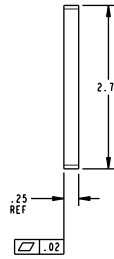

Glass Bead Kit For EC2 Endcap

Included in this kit:

- 1x- 101517
- 2x- 101516
- 1x- 101367
- 1x- 104688

104688

Detex Corporation
302 Detex Drive
New Braunfels, Texas 78130-3045 USA
PH. (830) 629-2900
(800) 729-3839
FAX (800) 653-3839
http://www.detex.com
USA Sales:
marketing@detex.com
International Sales:
export@detex.com

Cancer & Reproductive Harm - www.detex.com/prop65