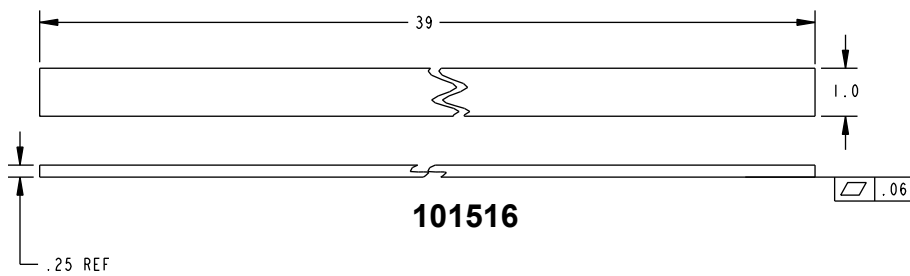

## GB13 Glass Bead Kits

The GB13 glass bead kit is used as a 1/4" shim for flush doors with light kit moldings. The GB13 is for use with the Advantex 50 Series Narrow Stile Surface Vertical Rod Exit Device at a 10-foot height.

### Glass Bead Kit For EC1 Endcap

Included in this kit:

- 1x- 101517
- 4x- 101516
- 1x- 101515
- 1x- 101367
- 1x- 101369

101367

101517

101369

101516

101515

# Glass Bead Kit For EC2 Endcap

Included in this kit:

- 1x- 101517
- 4x- 101516
- 1x- 101515
- 1x- 101367
- 1x- 104688

Detex Corporation  
 302 Detex Drive  
 New Braunfels, Texas 78130-3045 USA  
 PH. (830) 629-2900  
 (800) 729-3839  
 FAX (800) 653-3839  
 http://www.detex.com  
 USA Sales:  
 marketing@detex.com  
 International Sales:  
 export@detex.com