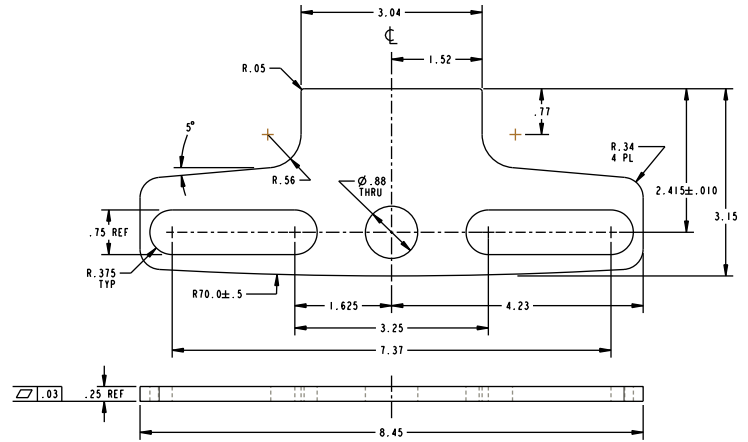

## GB13 Glass Bead Kits

The GB13 glass bead kit is used as a 1/4" shim for flush doors with light kit moldings. The GB13 is for use with the Advantex 50 Series Narrow Stile Surface Vertical Rod Exit Device at a 10-foot height.

### Glass Bead Kit For EC1 Endcap

Included in this kit:

- 1x- 101517
- 4x- 101516
- 1x- 101515
- 1x- 101367
- 1x- 101369

101367

101517

101369

101516

101515

# Glass Bead Kit For EC2 Endcap

Included in this kit:

- 1x- 101517
- 4x- 101516
- 1x- 101515
- 1x- 101367
- 1x- 104688

Detex Corporation  
 302 Detex Drive  
 New Braunfels, Texas 78130-3045 USA  
 PH. (830) 629-2900  
 (800) 729-3839  
 FAX (800) 653-3839  
 http://www.detex.com  
 USA Sales:  
 marketing@detex.com  
 International Sales:  
 export@detex.com