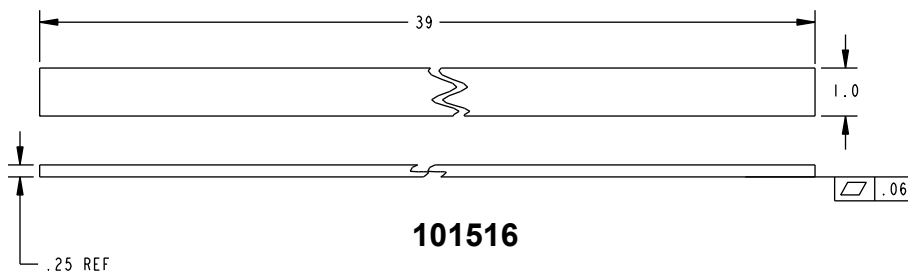

## GB13 Glass Bead Kits

The GB13 glass bead kit is used as a 1/4" shim for flush doors with light kit moldings. The GB13 is for use with the Advantex 50 Series Narrow Stile Surface Vertical Rod Exit Device at a 10-foot height.

### Glass Bead Kit For EC1 Endcap

Included in this kit:

- 1x- 101517
- 4x- 101516
- 1x- 101515
- 1x- 101367
- 1x- 101369

101367

101517

101369

101516

101515

# Glass Bead Kit For EC2 Endcap

Included in this kit:

- 1x- 101517
- 4x- 101516
- 1x- 101515
- 1x- 101367
- 1x- 104688

Detex Corporation  
 302 Detex Drive  
 New Braunfels, Texas 78130-3045 USA  
 PH. (830) 629-2900  
 (800) 729-3839  
 FAX (800) 653-3839  
 http://www.detex.com  
 USA Sales:  
 marketing@detex.com  
 International Sales:  
 export@detex.com