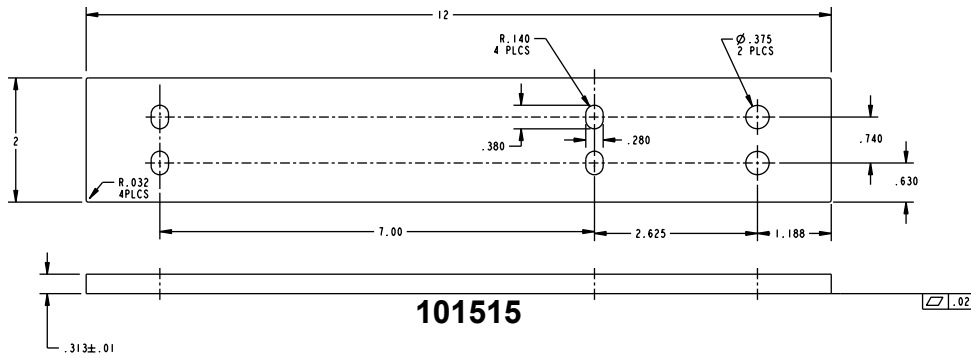

## GB13 Glass Bead Kits

The GB13 glass bead kit is used as a 1/4" shim for flush doors with light kit moldings. The GB13 is for use with the Advantex 50 Series Narrow Stile Surface Vertical Rod Exit Device at a 10-foot height.

### Glass Bead Kit For EC1 Endcap

Included in this kit:

- 1x- 101517
- 4x- 101516
- 1x- 101515
- 1x- 101367
- 1x- 101369

101367

101517

101369

101516

101515

# Glass Bead Kit For EC2 Endcap

Included in this kit:

- 1x- 101517
- 4x- 101516
- 1x- 101515
- 1x- 101367
- 1x- 104688

Detex Corporation  
 302 Detex Drive  
 New Braunfels, Texas 78130-3045 USA  
 PH. (830) 629-2900  
 (800) 729-3839  
 FAX (800) 653-3839  
 http://www.detex.com  
 USA Sales:  
 marketing@detex.com  
 International Sales:  
 export@detex.com