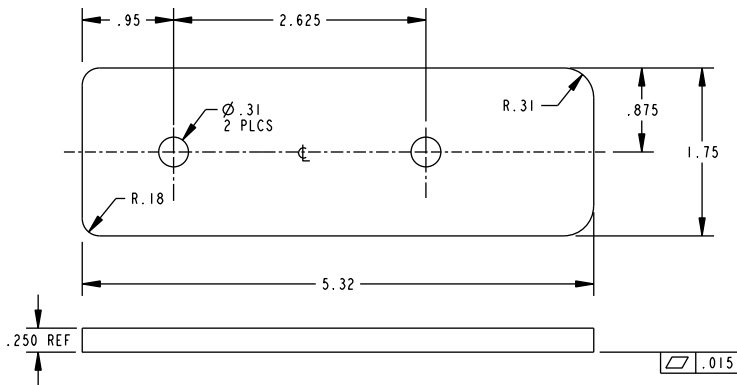

## GB13 Glass Bead Kits

The GB13 glass bead kit is used as a 1/4" shim for flush doors with light kit moldings. The GB13 is for use with the Advantex 50 Series Narrow Stile Surface Vertical Rod Exit Device at a 10-foot height.

### Glass Bead Kit For EC1 Endcap

Included in this kit:

- 1x- 101517
- 4x- 101516
- 1x- 101515
- 1x- 101367
- 1x- 101369

101367

101517

101369

101516

101515

# Glass Bead Kit For EC2 Endcap

Included in this kit:

- 1x- 101517
- 4x- 101516
- 1x- 101515
- 1x- 101367
- 1x- 104688

Detex Corporation  
 302 Detex Drive  
 New Braunfels, Texas 78130-3045 USA  
 PH. (830) 629-2900  
 (800) 729-3839  
 FAX (800) 653-3839  
 http://www.detex.com  
 USA Sales:  
 marketing@detex.com  
 International Sales:  
 export@detex.com