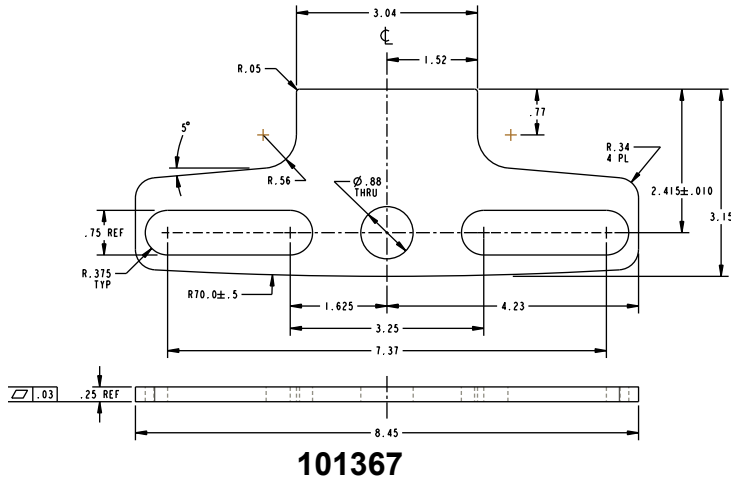

## GB13 Glass Bead Kits

The GB13 glass bead kit is used as a 1/4" shim for flush doors with light kit moldings. The GB13 is for use with the Advantex 50 Series Narrow Stile Surface Vertical Rod Exit Device at a 10-foot height.

### Glass Bead Kit For EC1 Endcap

Included in this kit:

- 1x- 101517
- 4x- 101516
- 1x- 101515
- 1x- 101367
- 1x- 101369

101367

101517

101369

101516

101515

# Glass Bead Kit For EC2 Endcap

Included in this kit:

- 1x- 101517
- 4x- 101516
- 1x- 101515
- 1x- 101367
- 1x- 104688

Detex Corporation  
 302 Detex Drive  
 New Braunfels, Texas 78130-3045 USA  
 PH. (830) 629-2900  
 (800) 729-3839  
 FAX (800) 653-3839  
 http://www.detex.com  
 USA Sales:  
 marketing@detex.com  
 International Sales:  
 export@detex.com