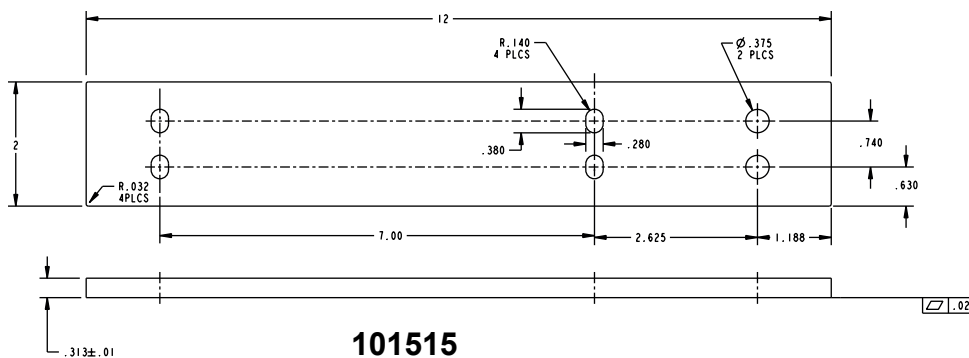

## GB13 Glass Bead Kits

The GB13 glass bead kit is used as a 1/4" shim for flush doors with light kit moldings. The GB13 is for use with the Advantex 50 Series Narrow Stile Surface Vertical Rod Exit Device at a 10-foot height.

### Glass Bead Kit For EC1 Endcap

Included in this kit:

- 1x- 101517
- 4x- 101516
- 1x- 101515
- 1x- 101367
- 1x- 101369

101367

101517

101369

101516

101515

# Glass Bead Kit For EC2 Endcap

Included in this kit:

- 1x- 101517
- 4x- 101516
- 1x- 101515
- 1x- 101367
- 1x- 104688

Detex Corporation  
 302 Detex Drive  
 New Braunfels, Texas 78130-3045 USA  
 PH. (830) 629-2900  
 (800) 729-3839  
 FAX (800) 653-3839  
 http://www.detex.com  
 USA Sales:  
 marketing@detex.com  
 International Sales:  
 export@detex.com