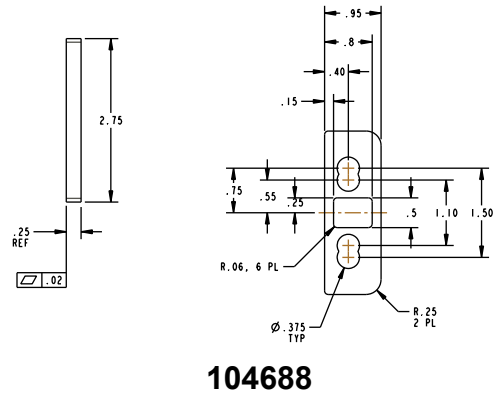

## GB13 Glass Bead Kits

The GB13 glass bead kit is used as a 1/4" shim for flush doors with light kit moldings. The GB13 is for use with the Advantex 50 Series Narrow Stile Surface Vertical Rod Exit Device at a 10-foot height.

### Glass Bead Kit For EC1 Endcap

Included in this kit:

- 1x- 101517
- 4x- 101516
- 1x- 101515
- 1x- 101367
- 1x- 101369

101367

101517

101369

101516

101515

# Glass Bead Kit For EC2 Endcap

Included in this kit:

- 1x- 101517
- 4x- 101516
- 1x- 101515
- 1x- 101367
- 1x- 104688

Detex Corporation  
 302 Detex Drive  
 New Braunfels, Texas 78130-3045 USA  
 PH. (830) 629-2900  
 (800) 729-3839  
 FAX (800) 653-3839  
 http://www.detex.com  
 USA Sales:  
 marketing@detex.com  
 International Sales:  
 export@detex.com