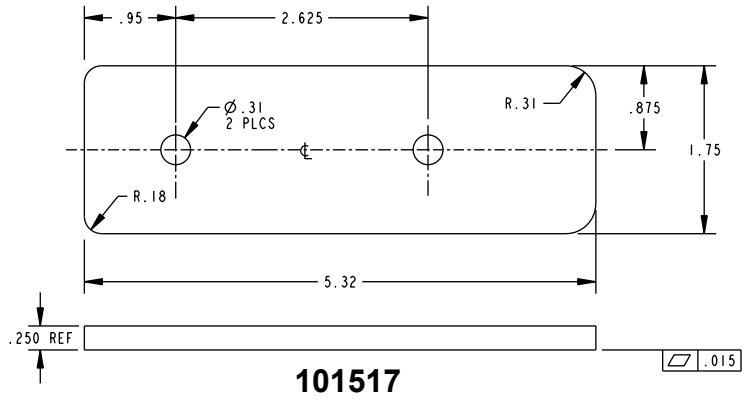

## GB13 Glass Bead Kits

The GB13 glass bead kit is used as a 1/4" shim for flush doors with light kit moldings. The GB13 is for use with the Advantex 50 Series Narrow Stile Surface Vertical Rod Exit Device at a 10-foot height.

### Glass Bead Kit For EC1 Endcap

Included in this kit:

- 1x- 101517
- 4x- 101516
- 1x- 101515
- 1x- 101367
- 1x- 101369

101367

101517

101369

101516

101515

# Glass Bead Kit For EC2 Endcap

Included in this kit:

- 1x- 101517
- 4x- 101516
- 1x- 101515
- 1x- 101367
- 1x- 104688

Detex Corporation  
 302 Detex Drive  
 New Braunfels, Texas 78130-3045 USA  
 PH. (830) 629-2900  
 (800) 729-3839  
 FAX (800) 653-3839  
 http://www.detex.com  
 USA Sales:  
 marketing@detex.com  
 International Sales:  
 export@detex.com