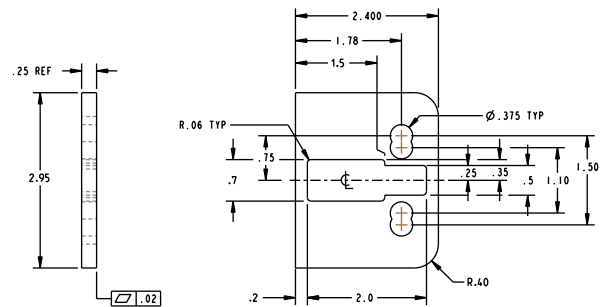

## GB13 Glass Bead Kits

The GB13 glass bead kit is used as a 1/4" shim for flush doors with light kit moldings. The GB13 is for use with the Advantex 50 Series Narrow Stile Surface Vertical Rod Exit Device at a 10-foot height.

### Glass Bead Kit For EC1 Endcap

Included in this kit:

- 1x- 101517
- 4x- 101516
- 1x- 101515
- 1x- 101367
- 1x- 101369

101367

101517

101369

101516

101515

# Glass Bead Kit For EC2 Endcap

Included in this kit:

- 1x- 101517
- 4x- 101516
- 1x- 101515
- 1x- 101367
- 1x- 104688

Detex Corporation  
 302 Detex Drive  
 New Braunfels, Texas 78130-3045 USA  
 PH. (830) 629-2900  
 (800) 729-3839  
 FAX (800) 653-3839  
 http://www.detex.com  
 USA Sales:  
 marketing@detex.com  
 International Sales:  
 export@detex.com