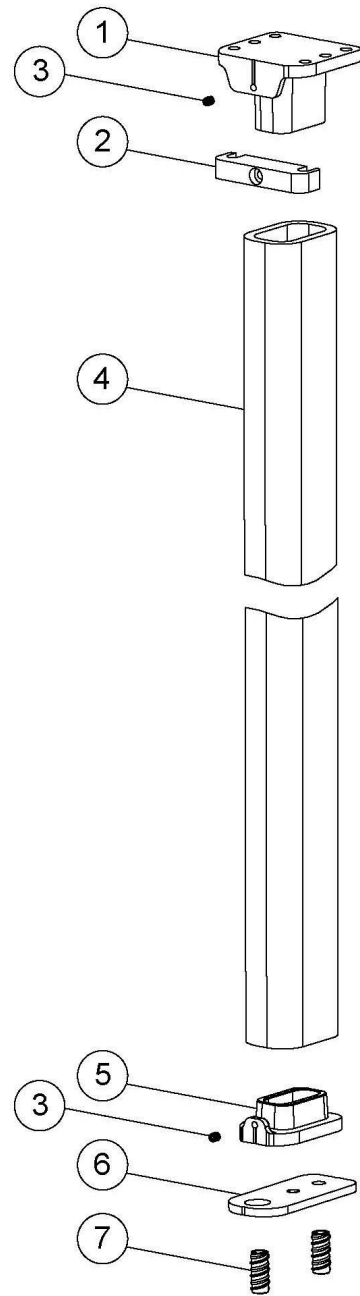

90 SERIES

H90R / H90R5 Parts List

Item	Order Part#	Description	Price
1	106079	Top fitting, Hurricane Mullion, H90R5	\$57.59
	106092	Top fitting, Hurricane Mullion, H90R	\$46.78
2	106074	Frame spacer block	\$44.81
3	106087	Set screw, 1/4-20 x 5/16, SS	\$0.56
4	106075-1	Mullion Channel, H90R5 7 foot	\$486.21
	106075-4	Mullion Channel, H90R5 7 foot, 230X prep	\$661.98
	106076-1	Mullion Channel, H90R 7 foot	\$283.29
	106076-2	Mullion Channel, H90R 8 foot	\$296.46
5	106078	Base fitting, Hurricane Mullion, H90R5	\$40.85
	106091	Base fitting, Hurricane Mullion, H90R	\$44.79
6	106093	Mullion base affixment plate	\$21.87
7	106071-2	Concrete floor anchor, 3/8 diameter	\$5.56