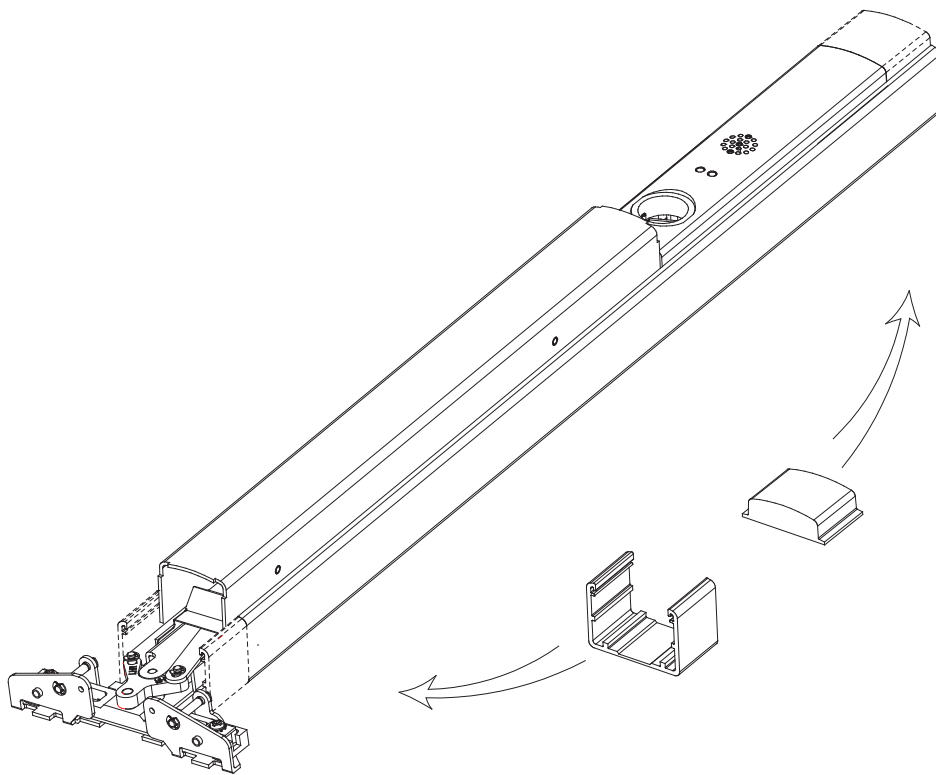

Detex Corporation, 302 Detex Drive, New Braunfels, Texas 78130-3045
(830)629-2900 / 1-800-729-3839 / Fax (830)620-6711
E-MAIL: detex@detex.com INTERNET: www.detex.com

INSTALLATION INSTRUCTIONS FOR NARROW STILE SVR DOOR KIT - DETEX VALUE SERIES™

Narrow Stile SVR Door Kit Installation

NSK Kit 104750