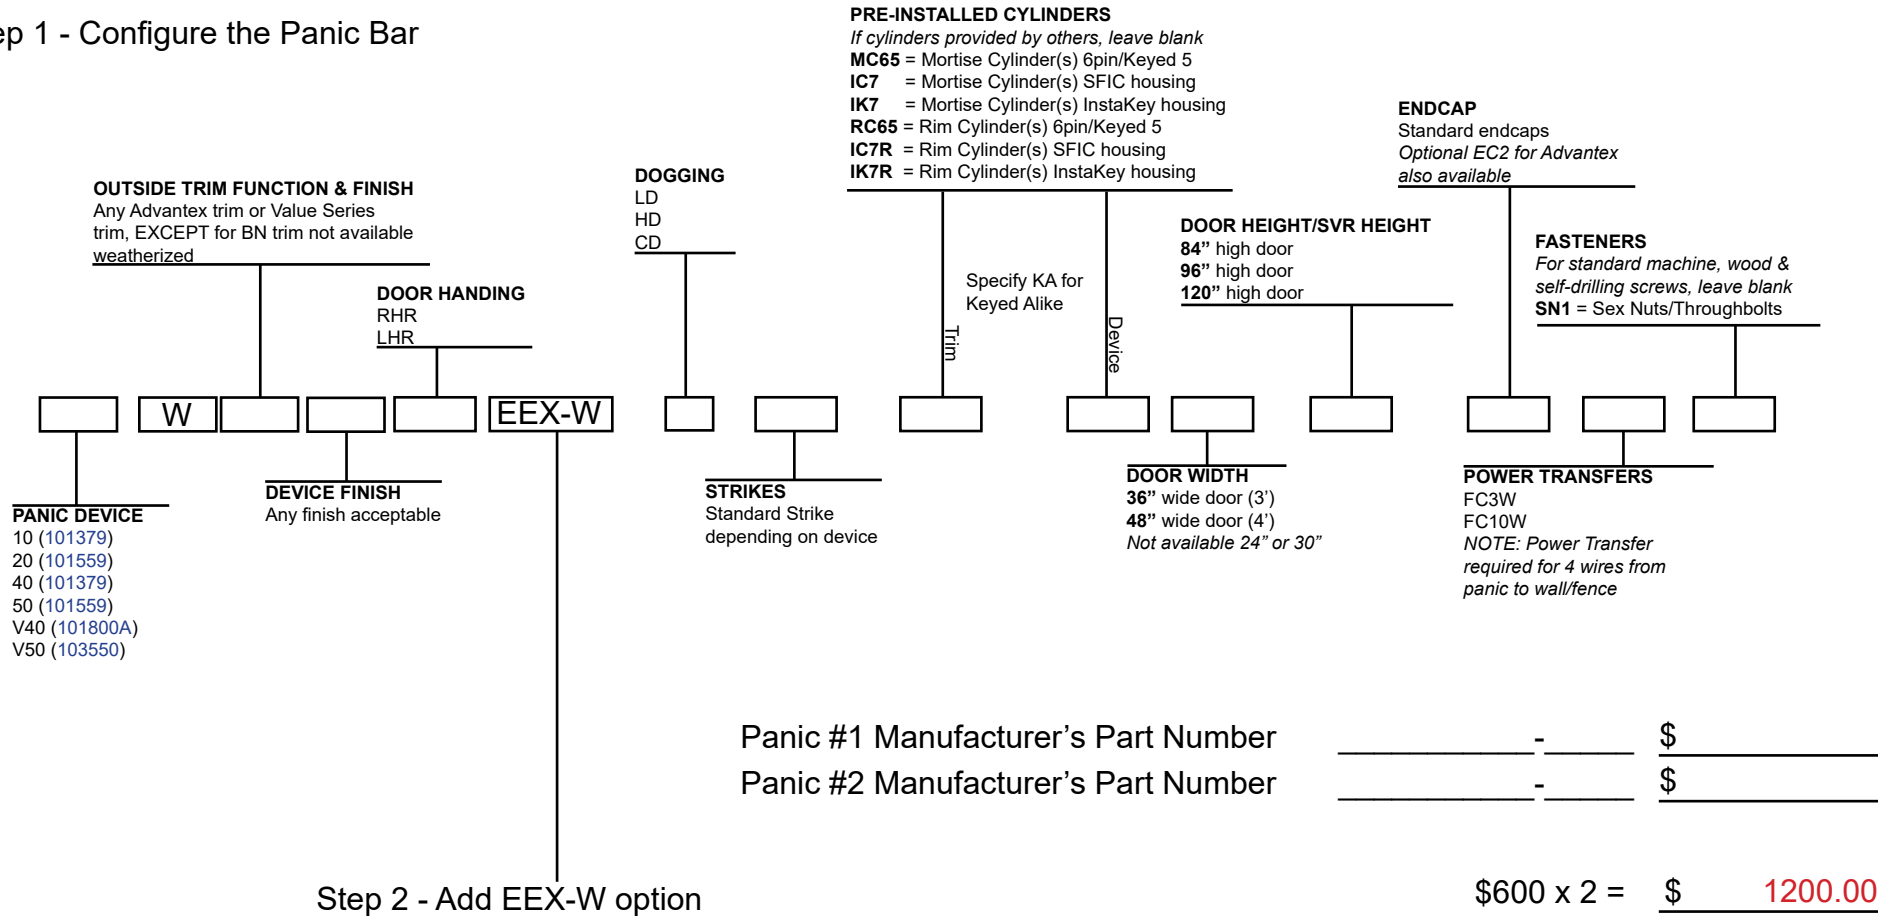

How to Price an EasyKit WDE - Pairs of Doors

Step 1 - Configure the Panic Bar

Step 3 - Add WDE Kit (does not include panic) - 106675-2

Includes:

- SRN5W
- Controller / Power Supply in NEMA 4X water tight enclosure
- Keyswitch with protective clear plastic cover
- Metal outdoor Delayed Egress, Code-Compliant Door Sign

NOTE: If logic controller can be located indoors and not exceed 75 feet from panic, exchange NEMA water tight box for indoor box - deduct \$1500 list price

Total Price \$ _____