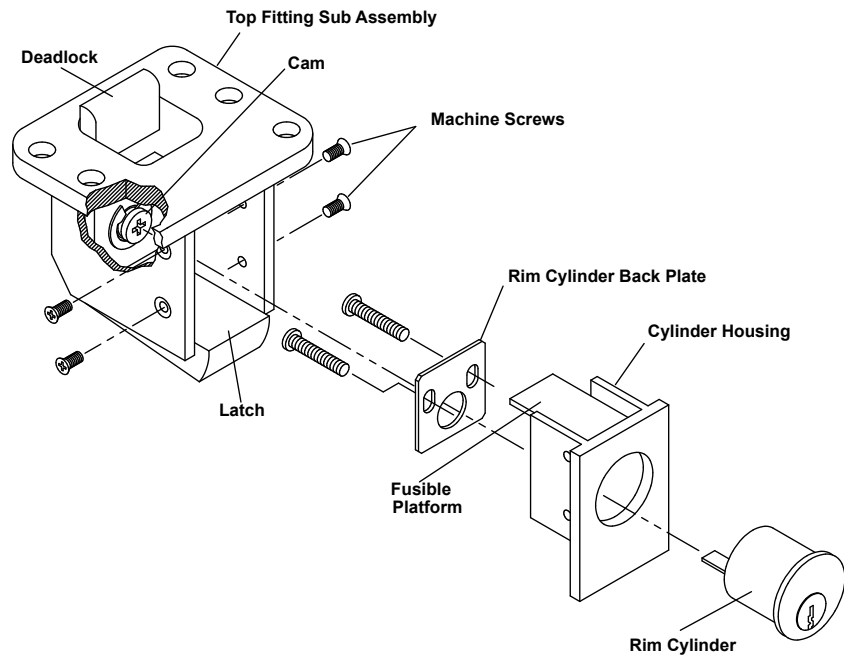

Features

- For use on standard pairs of doors
- Designed for heavy duty use
- Small profile base plate prevents interference when moving objects through doorway
- Locking head mounted to frame, not mullion
- Standard available for 7', 8' & 10' doors

Options

- E - Electrified (only available for 7' and 8' doors - specify 90KREx7 or 90KREx8)

Technical Information

- 11 gauge, 2" x 3" steel mullion tube
- Base anchors included

Top Fitting

Top fitting has a latch that allows the mullion to be locked back into place without use of the key.

Sill or Bottom Fitting

The sill or bottom fitting has a small footprint and, once installed, all fasteners are hidden by the mullion tube.

Wire Harness Connection

Strike Hook Installation

Riser Diagram

Cylinder Installation