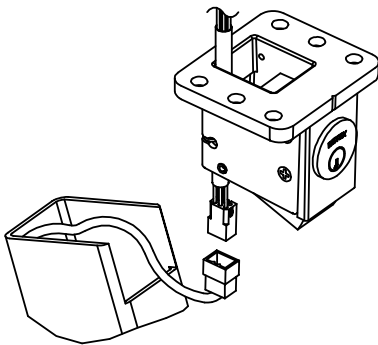

Features

- For use on standard pairs of doors
- Designed for heavy duty use
- Small profile base plate prevents interference when moving objects through doorway
- Locking head mounted to frame, not mullion
- Standard available for 7', 8' & 10' doors

Options

- E - Electrified (only available for 7' and 8' doors - specify 90KREx7 or 90KREx8)

Technical Information

- 11 gauge, 2" x 3" steel mullion tube
- Base anchors included

Top Fitting

Top fitting has a latch that allows the mullion to be locked back into place without use of the key.

Sill or Bottom Fitting

The sill or bottom fitting has a small footprint and, once installed, all fasteners are hidden by the mullion tube.

Wire Harness Connection

Strike Hook Installation

Riser Diagram

Cylinder Installation