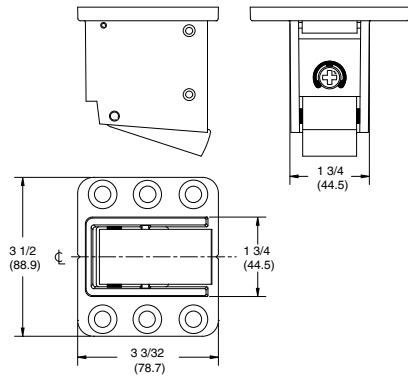

Features

- For use on standard pairs of doors
- Designed for heavy duty use
- Small profile base plate prevents interference when moving objects through doorway
- Locking head mounted to frame, not mullion
- Standard available for 7', 8' & 10' doors

Options

- E - Electrified (only available for 7' and 8' doors - specify 90KREx7 or 90KREx8)

Technical Information

- 11 gauge, 2" x 3" steel mullion tube
- Base anchors included

Top Fitting

Top fitting has a latch that allows the mullion to be locked back into place without use of the key.

Sill or Bottom Fitting

The sill or bottom fitting has a small footprint and, once installed, all fasteners are hidden by the mullion tube.

Wire Harness Connection

Strike Hook Installation

Riser Diagram

Cylinder Installation