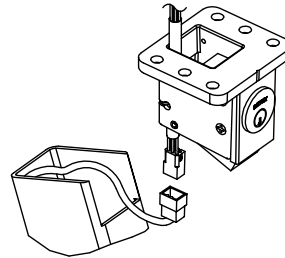

ELECTRIFIED KEYED REMOVABLE MULLION

90KRE

The Detex Keyed Removable Mullions are very durable, low cost mullions designed for use with rim exit devices on standard pairs of doors. The unique design of the latching head allows the mullion to be removed in seconds with one key turn, and then to be snapped back into place without needing the key.

Benefits

- Mullion can be removed in seconds with one key turn, and easily snaps back into place without needing the key
- Simple, user-friendly operation
- Provides years of trouble-free service and protection
- Easily cut to fit most any size application (10' and smaller)
- Easy retrofit application
- Cylinder located inside the building to prevent tampering (cylinder sold separately)
- Easily adapted to any double door application
- Easy installation, no drilling of the mullion tube
- Standard primer gray coating allows for easy field painting
- Provides ability to apply power to an electric strike

Features

- For use on standard pairs of doors
- Designed for heavy duty use
- Small profile base plate prevents interference when moving objects through doorway
- Locking head mounted to frame, not mullion
- Standard available for 7', 8' & 10' doors

Options

- E - Electrified (only available for 7' and 8' doors - specify 90KREx7 or 90KREx8)

Technical Information

- 11 gauge, 2" x 3" steel mullion tube
- Base anchors included

Top Fitting

Top fitting has a latch that allows the mullion to be locked back into place without use of the key.