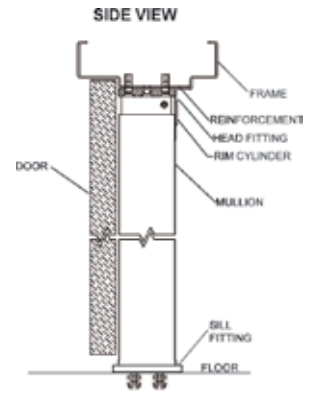

Features

- For use on standard pairs of doors
- Designed for heavy duty use
- Small profile base plate prevents interference when moving objects through doorway
- Locking head mounted to frame, not mullion
- Standard available for 7', 8' & 10' doors

Options

- E - Electrified (only available for 7' and 8' doors - specify 90KREx7 or 90KREx8)

Technical Information

- 11 gauge, 2" x 3" steel mullion tube
- Base anchors included

Top Fitting

Top fitting has a latch that allows the mullion to be locked back into place without use of the key.

Sill or Bottom Fitting

The sill or bottom fitting has a small footprint and, once installed, all fasteners are hidden by the mullion tube.

Wire Harness Connection

Strike Hook Installation

Riser Diagram

Cylinder Installation

Listings and Approvals

UL and Warnock Hersey Listed for 3 hour fire rated pairs of doors up to 8'x8'

WHI labeled for use with other manufacturers' fire exit hardware (Call for non-Detex product applications)