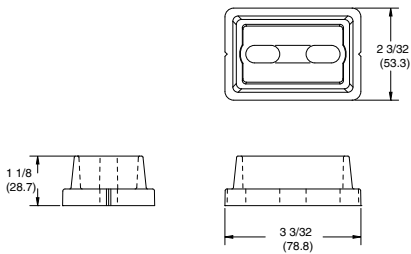

Options

- E - Electrified (only available for 7' and 8' doors - specify 90KREx7 or 90KREx8)

Technical Information

- 11 gauge, 2" x 3" steel mullion tube
- Base anchors included

Top Fitting

Top fitting has a latch that allows the mullion to be locked back into place without use of the key.

Sill or Bottom Fitting

The sill or bottom fitting has a small footprint and, once installed, all fasteners are hidden by the mullion tube.

Wire Harness Connection

Strike Hook Installation

Riser Diagram

Cylinder Installation