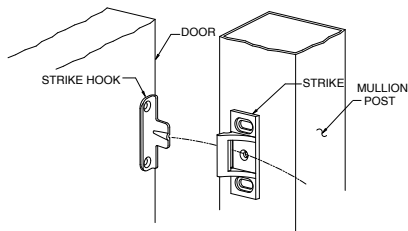

Features

- For use on standard pairs of doors
- Designed for heavy duty use
- Small profile base plate prevents interference when moving objects through doorway
- Locking head mounted to frame, not mullion
- Standard available for 7', 8' & 10' doors

Options

- E - Electrified (only available for 7' and 8' doors - specify 90KREx7 or 90KREx8)

Technical Information

- 11 gauge, 2" x 3" steel mullion tube
- Base anchors included

Top Fitting

Top fitting has a latch that allows the mullion to be locked back into place without use of the key.

Sill or Bottom Fitting

The sill or bottom fitting has a small footprint and, once installed, all fasteners are hidden by the mullion tube.

Wire Harness Connection

Strike Hook Installation

Riser Diagram

Cylinder Installation