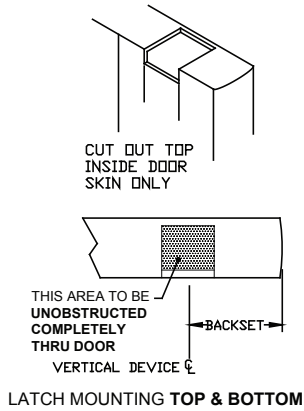

Technical Information

• Door Types - Aluminum/
Aluminum Channel FRP

• Door Thickness - Fits standard
1-3/4" - 2-1/4" (for other door
thicknesses contact factory)

• Fasteners - Machine and Self-
Drilling Screws standard

• Door Stile - Fits minimum 4-1/2"

• Rail is heavy ribbed aluminum
extrusion

Finishes

605 / US3 Polished Brass
606 / US4 Brushed Brass
611 / US9 Polished Bronze
612 / US10 Brushed Bronze
613 / US10B Oil Rubbed Bronze

628 / US28 Satin Aluminum
629 / US32 Polished Stainless
Steel
630 / US32D Brushed Stainless
Steel

693 / SPBLK Black, painted
695 / SP313 Dark Bronze, painted

Top & Bottom Latch Door Prep for 82 & 83 Series