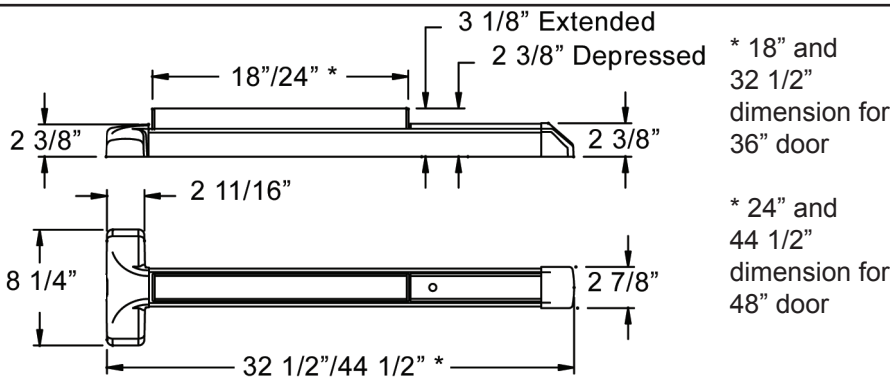

Top Latch Installation for 82 & 83 Series

Top Strike Installation for 82 & 83 Series

Bottom Latch Installation for 83 Series only

Dimensions

Detex Limited Warranty

10 Year Mechanical/3 year Electrical
Limited Manufacturer's Warranty