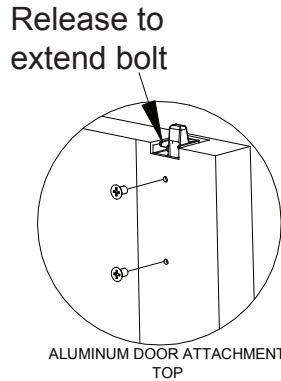

Top Latch Installation for 82 & 83 Series