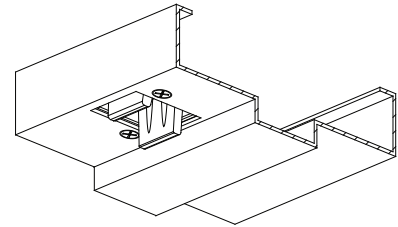

Top Latch Installation for 82 & 83 Series

Top Strike Installation for 82 & 83 Series

Bottom Latch Installation for 83 Series only

Dimensions

Detex Limited Warranty

10 Year Mechanical/3 year Electrical
Limited Manufacturer's Warranty