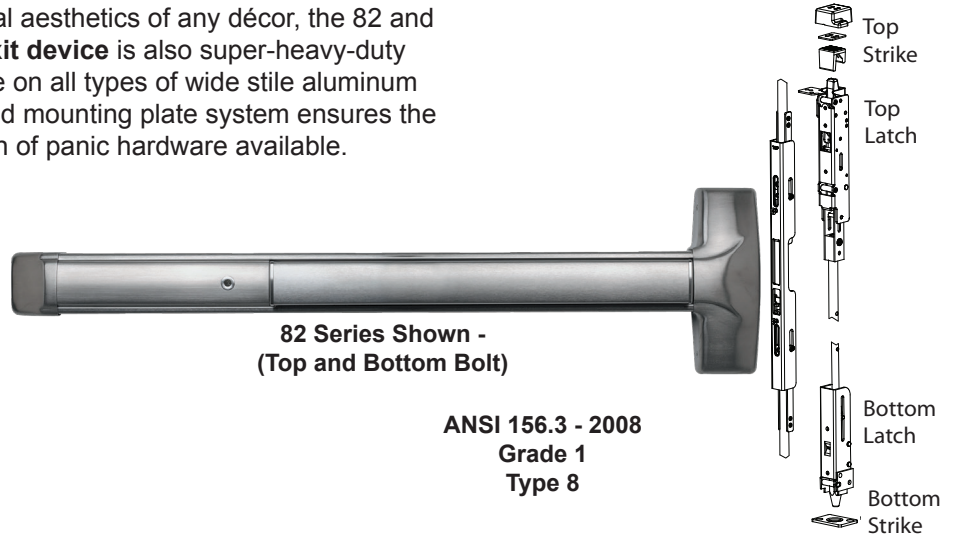

82 SERIES 83 SERIES (Top Rod Only)

Concealed Vertical Rod Device - Wide Stile Aluminum Door

Designed to enhance the architectural aesthetics of any décor, the 82 and 83 Series **concealed vertical rod exit device** is also super-heavy-duty **panic and fire exit hardware** for use on all types of wide stile aluminum doors without a mullion. The patented mounting plate system ensures the easiest and most accurate installation of panic hardware available.

Note: For Top Rod Only -
Specify 83 Series

Also Available:

- 60/61 CVR Narrow Stile Alum. Door
- 62/63 CVR Narrow Stile H.M. Door
- 70/71 CVR Wide Stile Wood Door
- 80/81 CVR Wide Stile H.M. Door

Benefits

- Tough and durable design for years of trouble-free service in high-use, high-abuse environments
- Minimal door prep saves time and money
- Fast and easy installation saves time and money
- Heavy duty angled end cap deflects damage away from device
- Except for 03WSV, outside trims are easily changed or rekeyed without removing device from door

Features

- 6-position multi-step action in top latch keeps top and bottom bolts retracted until door closes and provides more consistent re-latching and security to door
- Top strike fully adjustable both vertically and to accommodate a variety of varying weather strip thicknesses
- Top strike both secures the door and re-engages the latchbolts
- Patented deadlocking of top (82 and 83 Series) and bottom bolt (82 Series) assemblies
- Durable steel bottom drop bolt (82 Series)
- Rods are easily adjustable with rods installed in door
- Handed - field reversible
- Field sizeable
- 1/8 turn dogging

Mechanical Options

1. F - 3-Hour Fire Rated without astragal up to 10 foot (steel) door
   - AM - Anti-Microbial Coating
   - HD - Hex Dogging (Std.)
   - CD - Cylinder Dogging
   - SLR - Silencer
   - 24 - Fits 24" Door Width
   - 30 - Fits 30" Door Width
   - 36 - Fits 36" Door Width (Std.)
   - 48 - Fits 48" Door Width
   - EC1 - Heavy duty angled end cap (standard on 630, 606, 612, 613, 605, 611 & 629 finishes only)
   - EC2 - Flush end cap (standard on 628, 693 & 695 finishes only), specify when used on 2" - 3-1/2" stiles
2. For full list of available mechanical options, see 80 Series How To Order page

Electrical Options

1. Exit Alarm (EA)
   - Electric Dogging (ED)
   - Delayed Egress Self-Contained (EE)
   - Electric Latch Retraction (ER)
   - Request to Exit (EX)
   - Request to Exit for High Voltage (EXV)
   - Electric Delayed Egress with Latch Retraction (EE ER)
2. Refer to Electrified Options section for more information

Accessories

- SSK4- Security Torx Screw Kit
- Trim Functions (see Outside Trims)