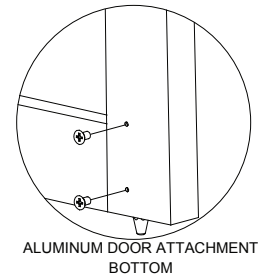

Accessories

- SSK4- Security Torx Screw Kit
- Trim Functions (see Outside Trims)

Technical Information

• Door Types - Aluminum/
Aluminum Channel FRP

• Door Thickness - Fits standard
1-3/4" - 2-1/4" (for other door
thicknesses contact factory)

• Fasteners - Machine and Self-
Drilling Screws standard

• Door Stile - Fits minimum 4-1/2"

• Rail is heavy ribbed aluminum
extrusion

Finishes

605 / US3 Polished Brass
606 / US4 Brushed Brass
611 / US9 Polished Bronze
612 / US10 Brushed Bronze
613 / US10B Oil Rubbed Bronze

Top Latch Installation for 82 & 83 Series

Top Strike Installation for 82 & 83 Series

Bottom Latch Installation for 83 Series only

Dimensions

Detex Limited Warranty

10 Year Mechanical/3 year Electrical
Limited Manufacturer's Warranty