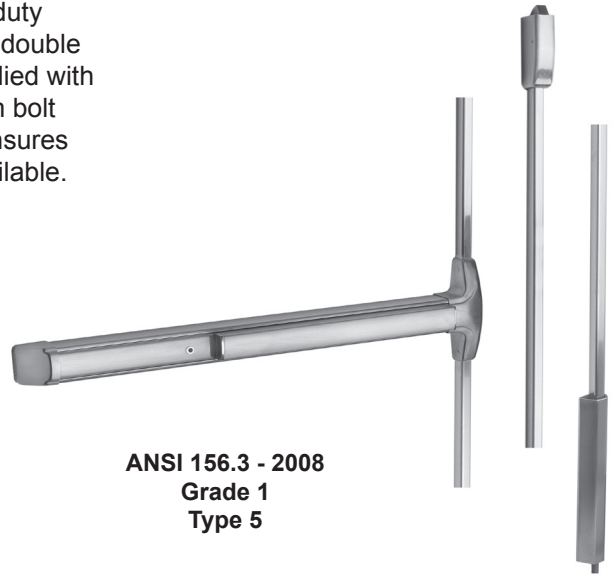

### Narrow Stile Surface Vertical Rod Device

The 50 Series **surface vertical rod exit device** is super-heavy-duty **panic and fire exit hardware** for use on all types of narrow stile double doors without a mullion. All 50 series SVR exit devices are supplied with top and bottom rod covers and an ADA compliant ramped bottom bolt cover. The patented mounting plate and strike locator system ensures the easiest and most accurate installation of panic hardware available.

#### Features

- Stainless steel deadlocking top latch
- Hardened steel bottom drop bolt with dust proof strike
- ADA ramped bottom bolt cover
- 1/8 turn hex or cylinder dogging
- Handed - field reversible
- Field sizeable
- All exposed surfaces are finished over stainless steel with PVD, an environmentally friendly finishing process