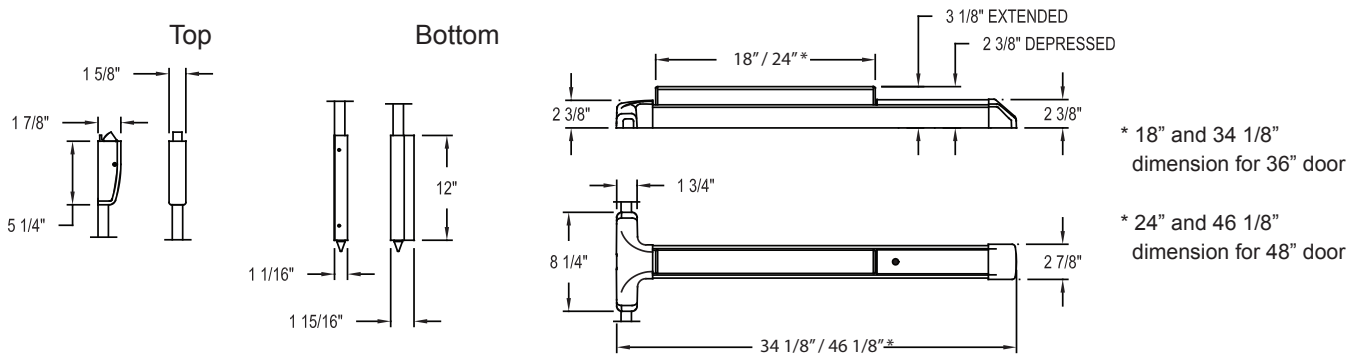

## Accessories

- GB5 - Glass Bead Kit - 7' Door Height (84")
- GB9 - Glass Bead Kit - 8' Door Height (85" - 96")
- GB13 - Glass Bead Kit - 10' Door Height (97" - 120")
- SN1 - Sex Nut Kit (2 per package)
- SSK- Security Torx Screw Kit
- Trim Functions (see Outside Trims)

## Dimensions