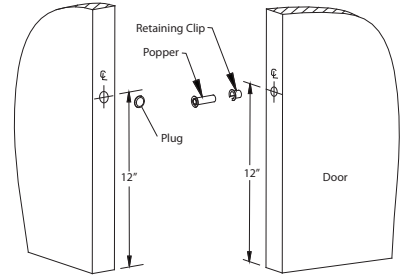

Accessories

- GB4 - Glass Bead Kit - 7' Door Height (84")
- GB8 - Glass Bead Kit - 8' Door Height (85" - 96")
- GB12 - Glass Bead Kit - 10' Door Height (97" - 120")
- SN1 - Sex Nut Kit (2 per package)
- SSK- Security Torx Screw Kit
- Trim Functions (see Outside Trims)

Technical Information

- Door Types - Wood, Hollow Metal, Fiberglass or Aluminum
- Door Thickness - Fits standard 1-3/4" - 2-1/4" doors (for other door thicknesses contact factory)
- Minimum Stile - 4-1/2" with standard 97 strike
- Fasteners - Machine and Self-Drilling Screws standard

Finishes

605 / US3	Polished Brass	629 / US32	Polished Stainless Steel
606 / US4	Brushed Brass	630 / US32D	Brushed Stainless Steel
611 / US9	Polished Bronze	693 / SPBLK	Black, Painted
612 / US10	Brushed Bronze	695 / SP 313	Dark Bronze, Painted
613 / US10B	Oil Rubbed Bronze		
628 / US28	Aluminum Satin		

Popper Detail for Fire Rated Device

Detex Limited Warranty

10 Year Mechanical/3 year Electrical Limited Manufacturer's Warranty