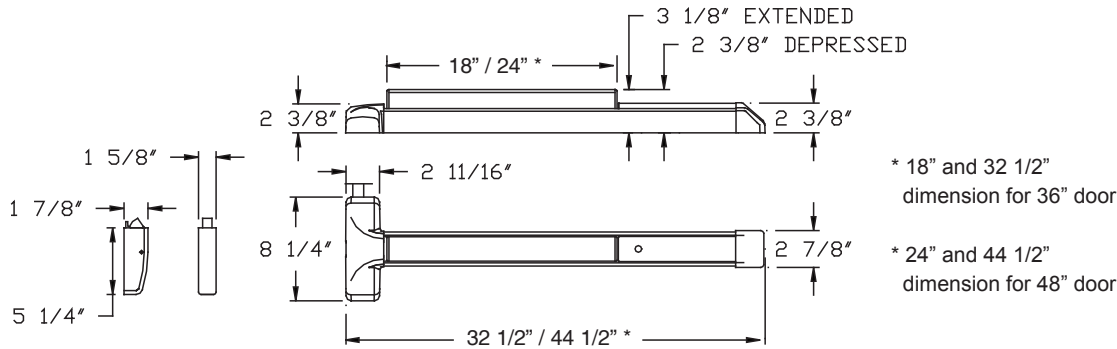

Dimensions

Listings and Approvals

UL Listed Panic Hardware

UBC 97, Standard 7-2 and UL10B/UL10C for positive pressure

UL Listed Fire Exit Hardware for 3 hours, maximum 4'x10' single doors and 8'x10' pairs of doors

Meets NFPA 80 & 101 for Life Safety

Meets ADA requirements

California State Fire Marshall

ANSI/BHMA certified A156.3

For detailed fire listings, visit www.detex.com/PROVEN