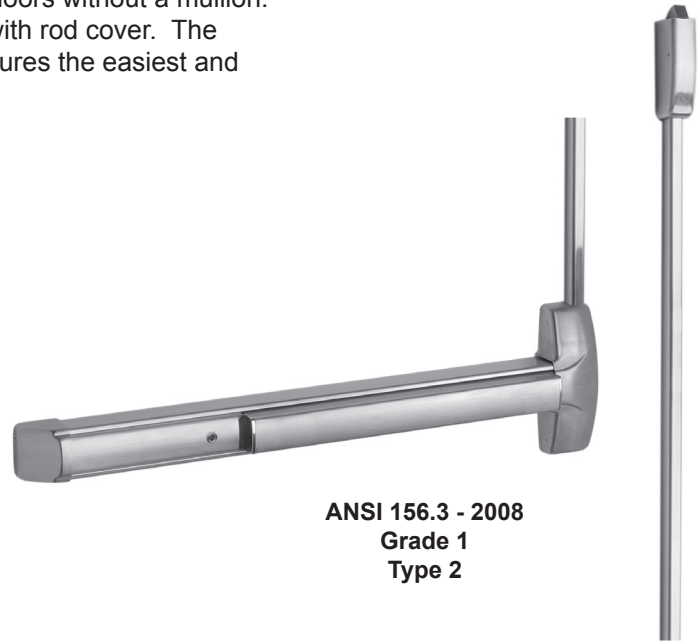

### Surface Vertical Top Rod Only Device

The 21 Series **surface vertical rod exit device** is super-heavy-duty **panic** and **fire exit hardware** for use on all types of double doors without a mullion. All 21 Series Top Rod Only exit devices are supplied with rod cover. The patented mounting plate and strike locator system ensures the easiest and most accurate installation of panic hardware available.

#### Features

- Stainless steel deadlocking top latch
- 1/8 turn hex or cylinder dogging
- All exposed surfaces are finished over stainless steel with PVD, an environmentally friendly finishing process
- Handed - field reversible
- Field sizeable