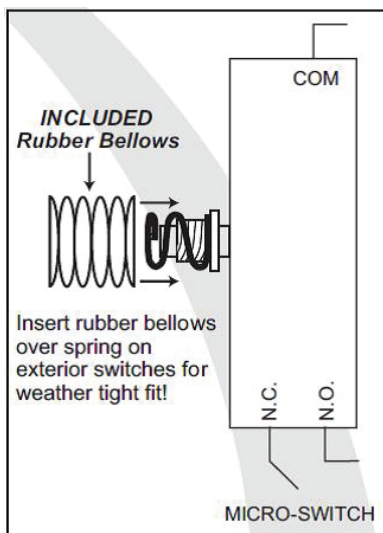

Riser Diagram

Listings and Approvals

American National Standards Institute (ANSI)

Building Hardware Manufacturers Association (BHMA) - ANSI/BHMA A156.10 & A156.19

UL Approved Switches

Warranty

1 Year Limited Manufacturer's Warranty

Cancer & Reproductive Harm - www.detex.com/prop65

Where Trust is Built™
DETEx®
Life Safety, Security and Security Assurance

Detex Corporation
302 Detex Drive
New Braunfels, Texas 78130-3045 USA
PH. (830) 629-2900
(800) 729-3839
FAX (800) 653-3839
<http://www.detex.com>
USA Sales:
marketing@detex.com
International Sales:
export@detex.com