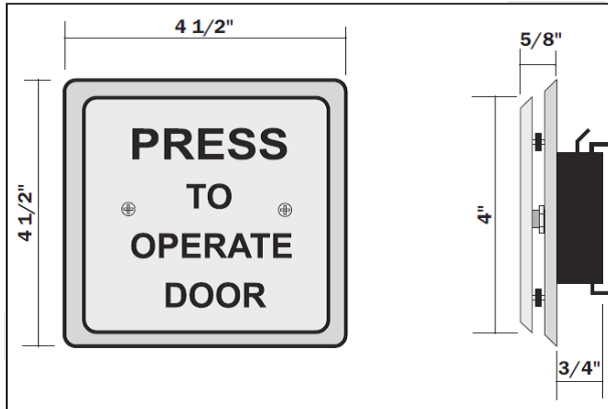

Technical Information

- 4" x 4" All Active Face Plate
- 4 1/2" x 4 1/2" Formed Stainless Steel Back Plate
- UL Listed Momentary Switch, SPDT, 15 Amp @ 125V AC
- Rubber "Bellows" increases weather protection (included)

Dimensions