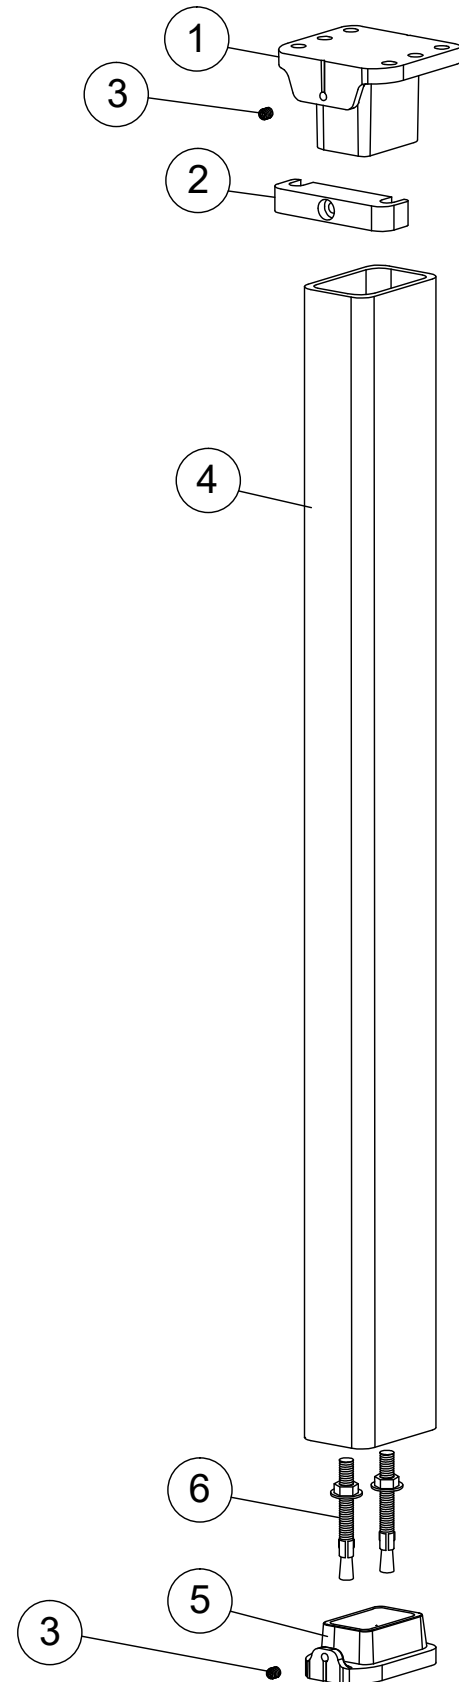

90 SERIES

90R/F90R Parts List

Item	Part No	Description	List Price
1	106732	Top fitting, Mullion, 90R	\$ 46.00
2	106074	Frame spacer block	\$ 38.00
3	106087	Set screw, 1/4-20 x 5/16, SS	\$ 0.25
4	106730-1	Mullion Channel, 90R, 7 foot	\$ 145.00
	106730-2	Mullion Channel, 90R, 8 foot	\$ 149.00
5	106731	Base fitting, Mullion, 90R	\$ 35.00
6	100217	Anchor, Wedge	\$ 2.00