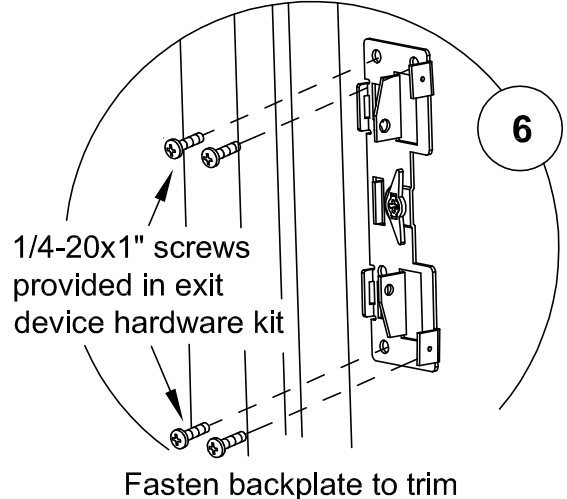

Drawing & p/n:
 101998
 105662

NOT DESIGNED FOR 2" STILE DOOR

Right Hand Reverse (RHR) shown

Switching Handing from RHR to LHR (if required)

Tools Required	
 Power Drill	 Pencil
 Hammer	 Tape Measure
 Safety Glasses	 Center Punch
 Screw Driver	

Wide Stile
mounting plate
subassembly
(4 mounting holes)

Narrow Stile
mounting plate
subassembly
(2 mounting holes)

NOTE: Wide stile mounting shown, Narrow stile similar

Note: All Holes Must Be Drilled Straight and Level