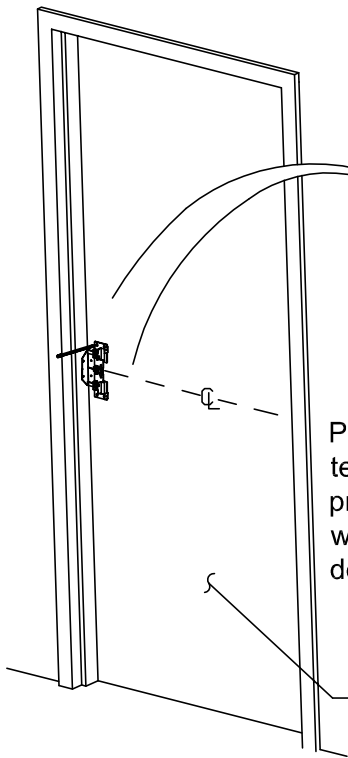

Drawing & p/n:
 101998
 105662

NOT DESIGNED FOR 2" STILE DOOR

Right Hand Reverse (RHR) shown

Switching Handing from RHR to LHR (if required)

Tools Required	
 Power Drill	 Pencil
 Hammer	 Tape Measure
 Safety Glasses	 Center Punch
 Screw Driver	

Wide Stile
mounting plate
subassembly
(4 mounting holes)

Narrow Stile
mounting plate
subassembly
(2 mounting holes)

NOTE: Wide stile mounting shown, Narrow stile similar

Note: All Holes Must Be Drilled Straight and Level