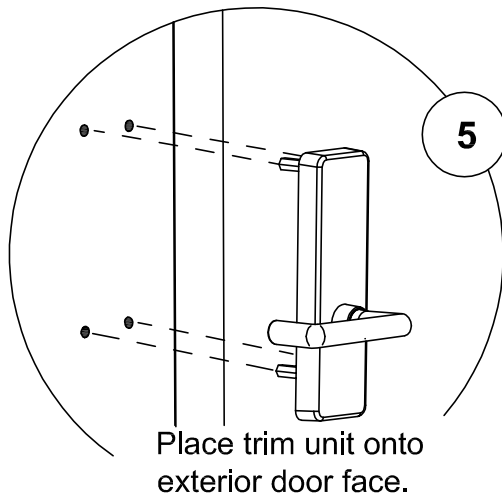

Drawing & p/n:
 101998
 105662

NOT DESIGNED FOR 2" STILE DOOR

Right Hand Reverse (RHR) shown

Switching Handing from RHR to LHR (if required)

Tools Required	
 Power Drill	 Pencil
 Hammer	 Tape Measure
 Safety Glasses	 Center Punch
 Screw Driver	

Wide Stile
mounting plate
subassembly
(4 mounting holes)

Narrow Stile
mounting plate
subassembly
(2 mounting holes)

NOTE: Wide stile mounting shown, Narrow stile similar

Note: All Holes Must Be Drilled Straight and Level