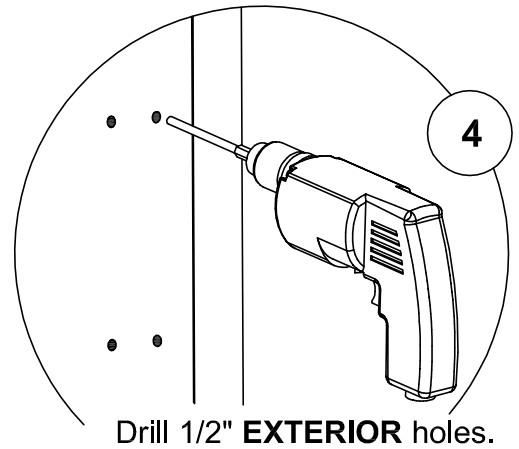

Drawing & p/n:
 101998
 105662

NOT DESIGNED FOR 2" STILE DOOR

Right Hand Reverse (RHR) shown

Switching Handing from RHR to LHR (if required)

Tools Required	
 Power Drill	 Pencil
 Hammer	 Tape Measure
 Safety Glasses	 Center Punch
 Screw Driver	

Wide Stile
mounting plate
subassembly
(4 mounting holes)

Narrow Stile
mounting plate
subassembly
(2 mounting holes)

NOTE: Wide stile mounting shown, Narrow stile similar

Note: All Holes Must Be Drilled Straight and Level