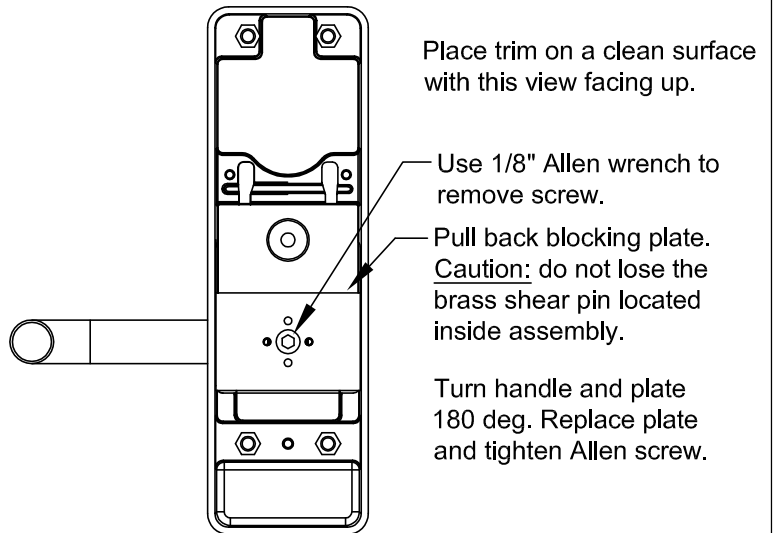

Drawing & p/n:
 101998
 105662

NOT DESIGNED FOR 2" STILE DOOR

Right Hand Reverse (RHR) shown

Switching Handing from RHR to LHR (if required)

Tools Required	
 Power Drill	 Pencil
 Hammer	 Tape Measure
 Safety Glasses	 Center Punch
 Screw Driver	

Wide Stile
mounting plate
subassembly
(4 mounting holes)

Narrow Stile
mounting plate
subassembly
(2 mounting holes)

NOTE: Wide stile mounting shown, Narrow stile similar

Note: All Holes Must Be Drilled Straight and Level