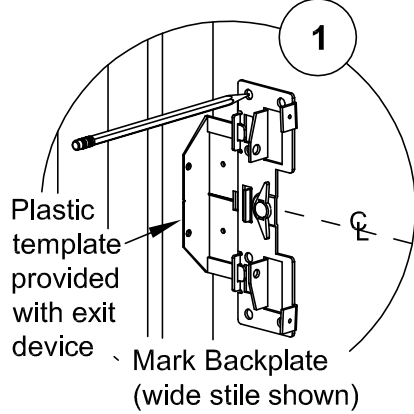

Drawing & p/n:
 101998
 105662

NOT DESIGNED FOR 2" STILE DOOR

Right Hand Reverse (RHR) shown

Switching Handing from RHR to LHR (if required)

Tools Required	
 Power Drill	 Pencil
 Hammer	 Tape Measure
 Safety Glasses	 Center Punch
 Screw Driver	

Wide Stile
mounting plate
subassembly
(4 mounting holes)

Narrow Stile
mounting plate
subassembly
(2 mounting holes)

NOTE: Wide stile mounting shown, Narrow stile similar

Note: All Holes Must Be Drilled Straight and Level