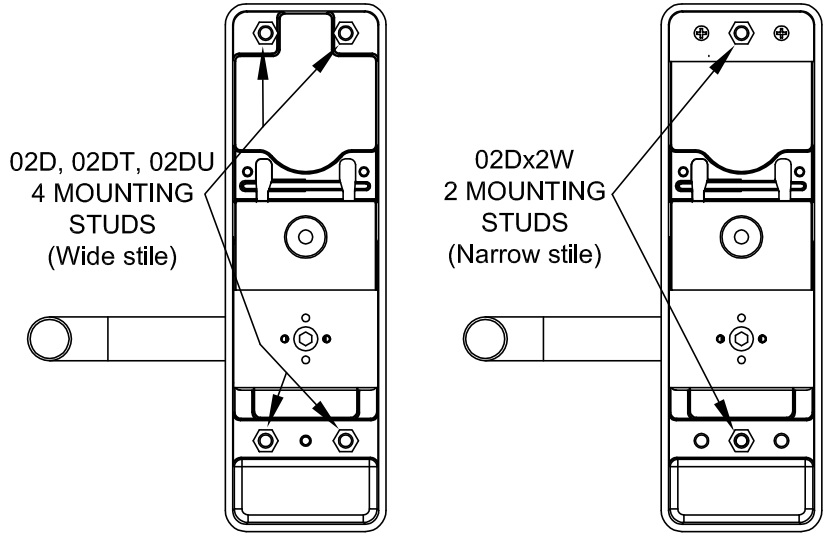

Detex Corporation, 302 Detex Drive, New Braunfels, Texas 78130-3045
 (830)629-2900 / 1-800-729-3839 / Fax (830)620-6711
 E-MAIL: detex@detex.com INTERNET: www.detex.com

INSTALLATION INSTRUCTIONS FOR 02D, 02DT, 02DU, 02Dx2W OUTSIDE LEVER TRIM

Drawing & p/n:
 101998
 105662

NOT DESIGNED FOR 2" STILE DOOR

Right Hand Reverse (RHR) shown

Switching Handing from RHR to LHR (if required)

Tools Required	
 Power Drill	 Pencil
 Hammer	 Tape Measure
 Safety Glasses	 Center Punch
 Screw Driver	

Wide Stile
mounting plate
subassembly
(4 mounting holes)

Narrow Stile
mounting plate
subassembly
(2 mounting holes)

NOTE: Wide stile mounting shown, Narrow stile similar

Note: All Holes Must Be Drilled Straight and Level