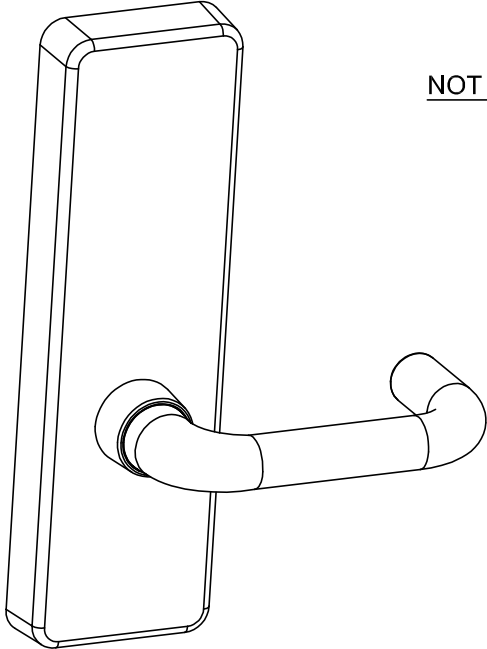

Detex Corporation, 302 Detex Drive, New Braunfels, Texas 78130-3045
 (830)629-2900 / 1-800-729-3839 / Fax (830)620-6711
 E-MAIL: detex@detex.com INTERNET: www.detex.com

INSTALLATION INSTRUCTIONS FOR 02D, 02DT, 02DU, 02Dx2W OUTSIDE LEVER TRIM

Drawing & p/n:
 101998
 105662

NOT DESIGNED FOR 2" STILE DOOR

Right Hand Reverse (RHR) shown

Switching Handing from RHR to LHR (if required)

Tools Required	
 Power Drill	 Pencil
 Hammer	 Tape Measure
 Safety Glasses	 Center Punch
 Screw Driver	

Wide Stile
mounting plate
subassembly
(4 mounting holes)

Narrow Stile
mounting plate
subassembly
(2 mounting holes)

NOTE: Wide stile mounting shown, Narrow stile similar

Note: All Holes Must Be Drilled Straight and Level