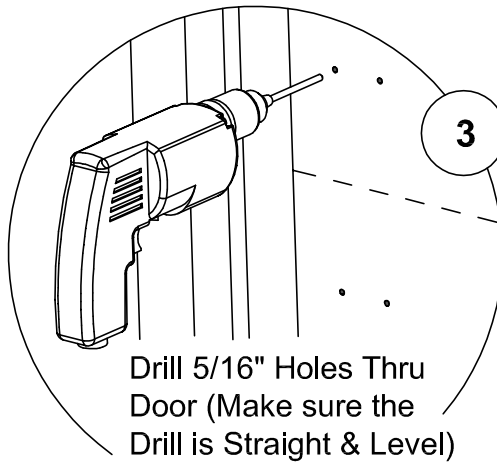

Drawing & p/n:
 101998
 105662

NOT DESIGNED FOR 2" STILE DOOR

Right Hand Reverse (RHR) shown

Switching Handing from RHR to LHR (if required)

Tools Required	
 Power Drill	 Pencil
 Hammer	 Tape Measure
 Safety Glasses	 Center Punch
 Screw Driver	

Wide Stile
mounting plate
subassembly
(4 mounting holes)

Narrow Stile
mounting plate
subassembly
(2 mounting holes)

NOTE: Wide stile mounting shown, Narrow stile similar

Note: All Holes Must Be Drilled Straight and Level