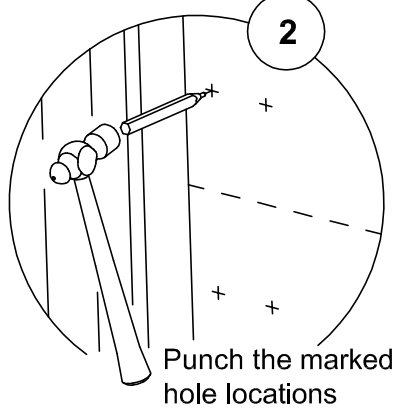

Drawing & p/n:
 101998
 105662

NOT DESIGNED FOR 2" STILE DOOR

Right Hand Reverse (RHR) shown

Switching Handing from RHR to LHR (if required)

Tools Required	
 Power Drill	 Pencil
 Hammer	 Tape Measure
 Safety Glasses	 Center Punch
 Screw Driver	

Wide Stile
mounting plate
subassembly
(4 mounting holes)

Narrow Stile
mounting plate
subassembly
(2 mounting holes)

NOTE: Wide stile mounting shown, Narrow stile similar

Note: All Holes Must Be Drilled Straight and Level