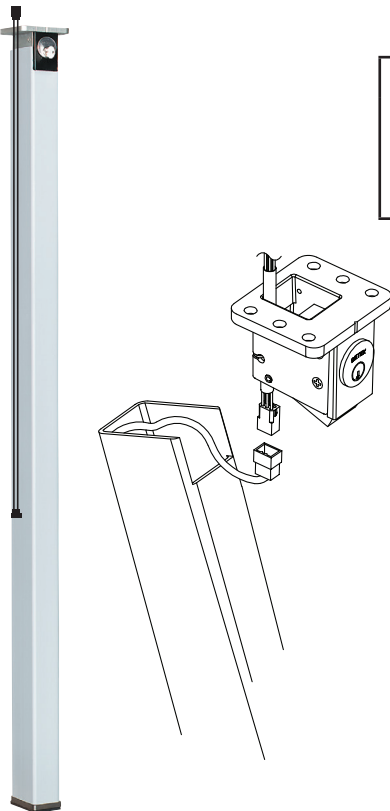

ELECTRIFIED KEYED REMOVABLE MULLIONS

Electrified Mullions	PRICE
90KREx7 - Electrified Keyed Removable Mullion - 7-foot	$836
90KREx8 - Electrified Keyed Removable Mullion - 8-foot	$836
90KREx10 - Electrified Keyed Removable Mullion - 10-foot	$897

Shipped less rim cylinder - Rim Cylinder available at additional cost (see p. 122)