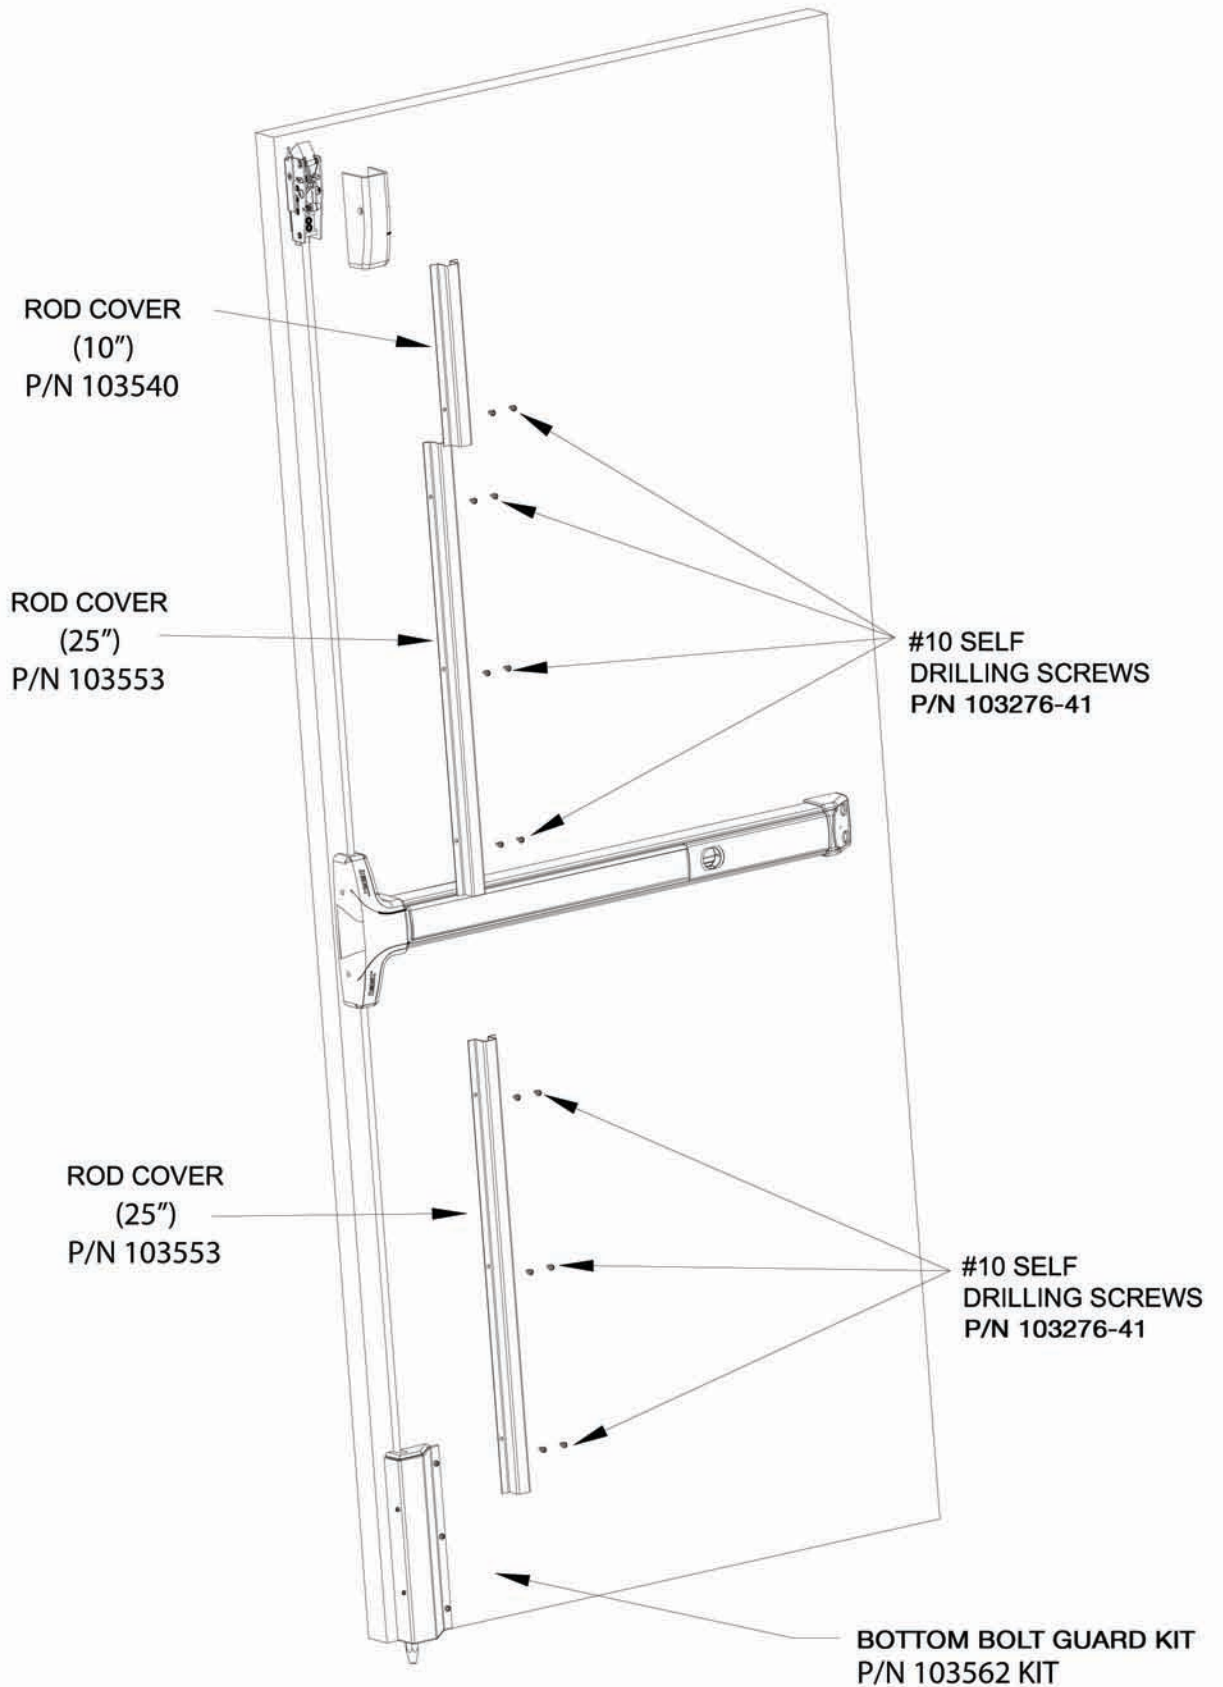

V50 TOP AND BOTTOM ROD COVERS

NOTE: Not all parts listed are available for individual purchase.