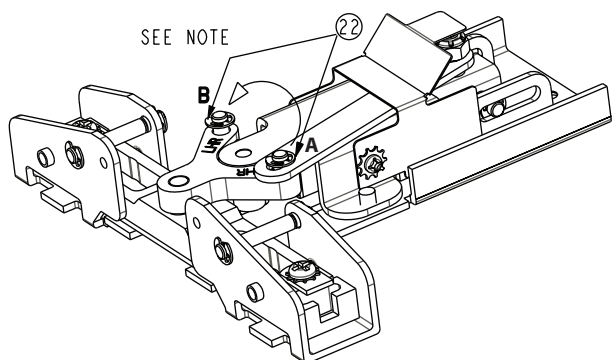

VALUE SERIES®

V50/51 Surface Vertical Rod Parts Catalog

12/16/08

Where Trust is Built™
DETEX®
Life Safety and Security Door Hardware

V50/51 Parts Breakdown

NOTE: Not all parts listed are available for individual purchase.

SV Centercase Assembly

Detex Part # 101463

P/N	ITEM	DESCRIPTION
100159	1	CHASSIS, VERT., WIDE
100159-1		CHASSIS, VERT., NARROW
100159-2		CHASSIS, VERT., WIDE, EE, SVR
100159-3		CHASSIS, VERT., NARROW, EE, SVR
100188	2	SLIDE, TRIM
100192	3	PIN, SPRING GUIDE
100204	4	SPRING, CARRIAGE
100447-1	5	PIN, ACTION ROD CARRIAGE
100449	6	PUSHNUT, SPRING GUIDE 1/8
101403	7	PIN, UNIVERSAL
101410-1	8	CARRIAGE
101411	9	BRACKET, CAM
101413	10	PLATE, DEADLOCK
101414	11	CARRIAGE LINK, SV
101415	12	RETAINER, BOLT
101416	13	SHAFT, CAM
101417	14	LINK, CENTERCASE
101421	15	BEARING, SLEEVE
101469	16	BEARING
101471	17	CENTER LIFT ASSEMBLY
103276-25	18	SCREW, #8 x 3/8" PPH SELF DRILLING
101634	19	LOCKNUT, 10-32
100156-104	20	SCREW, MACH., 8-32 PFH UNC
PP-5067-10	21	LOCKWASHER #10
PP-5090-1	22	RETAINING RING E TYPE
PP-5195-104	23	SCREW, MACH., 4-40 PPH
PP-5378-104	24	SCREW, MACH, 8-32 PPH
102884	25	GREASE
PP-5794-3	26	ADHESIVE THREAD LOCKER RED
104053	27	GUARD, TAMPER, SURFACE VERTICAL

NOTE
 RIGHT HAND REVERSE SHOWN, FOR LEFT HAND REVERSE MOVE CENTERCASE LINK FROM POSITION "A" TO POSITION "B".

NOTE: Not all parts listed are available for individual purchase.

SV Top Latch Assembly

Detex Part # 101464