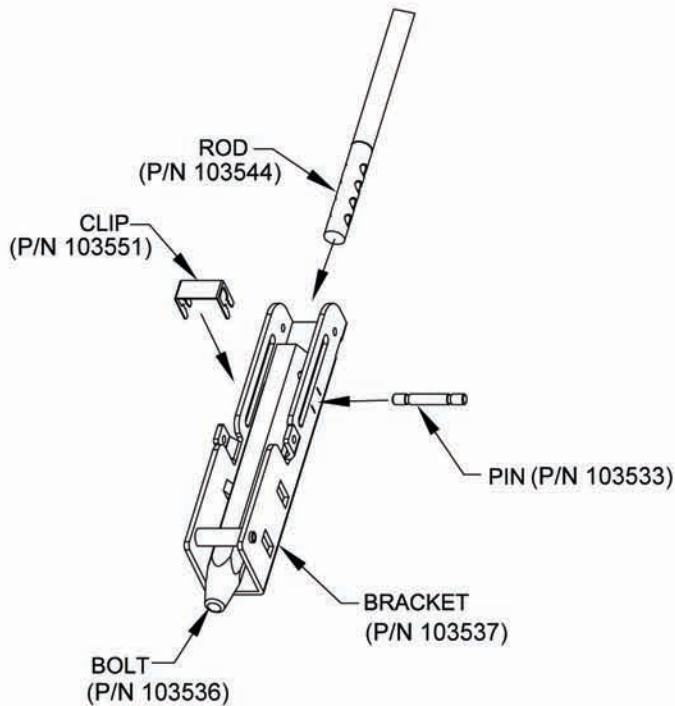

SV Bottom Bolt, Rod Assembly and Bottom Bracket

Bottom Bolt Guard Assembly (p/n 103562)

Rod Cover/Bottom Bolt Guard Kit

P/N:

103558-1	V50x84xRCxBG
103558-2	V50x96xRCxBG
103558-3	V50x120xRCxBG
103558-4	V51x84xRC
103558-5	V51x96xRC
103558-6	V51x120xRC
103558-7	V50x84xRC
103558-8	V50x96xRC
103558-9	V50x120xRC