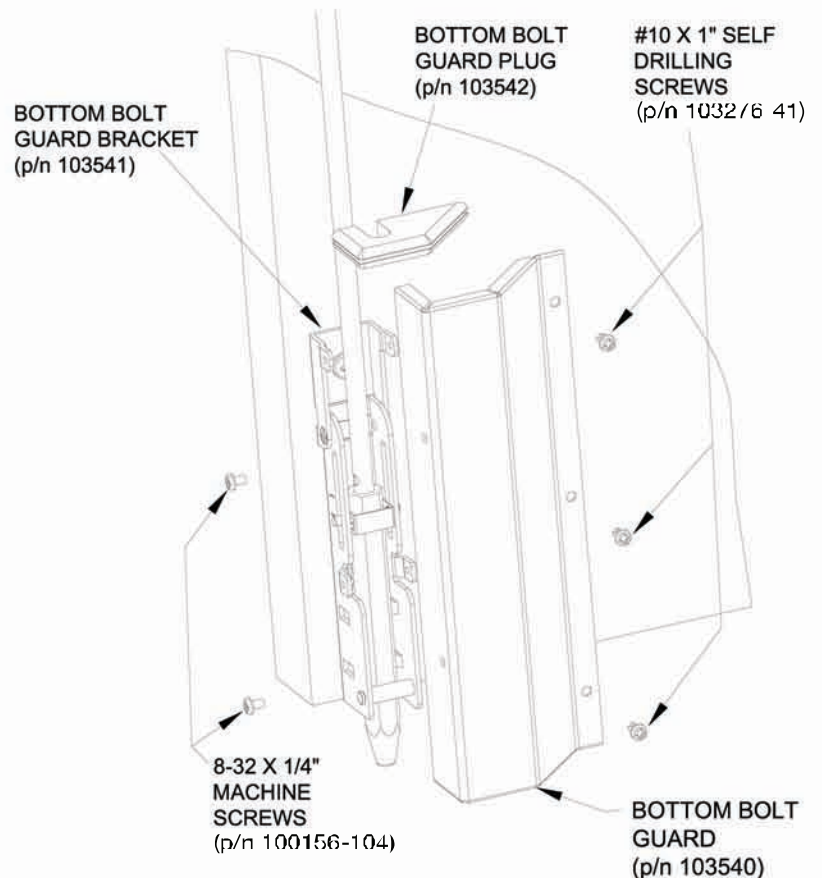

Bottom Bolt Guard Kit

P/N: 103562

NOTE: Not all parts listed are available for individual purchase.