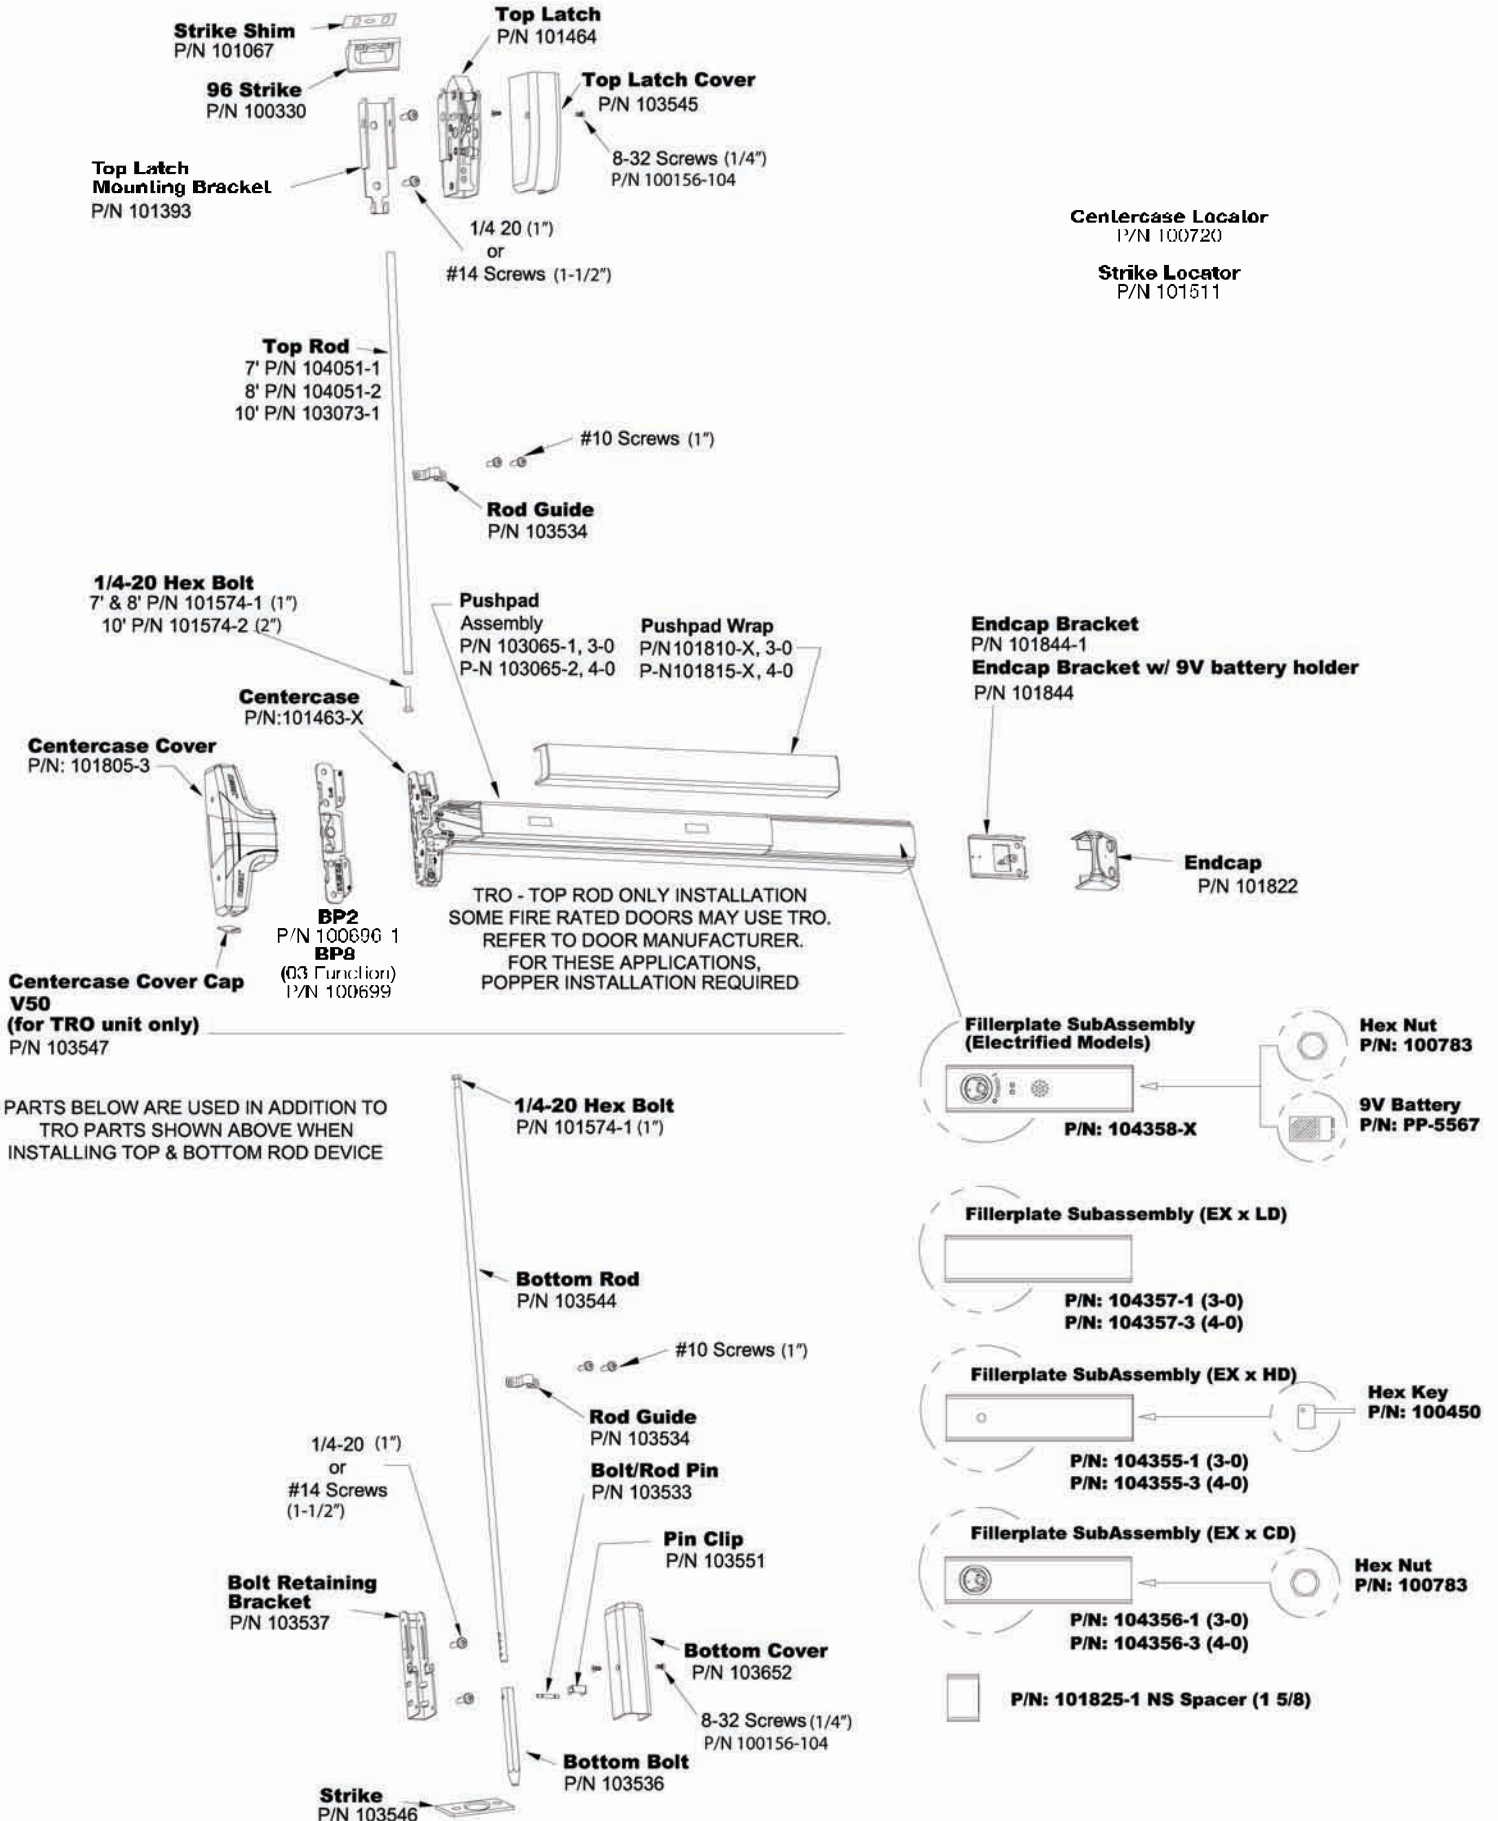

V50/51 Parts Breakdown

NOTE: Not all parts listed are available for individual purchase.