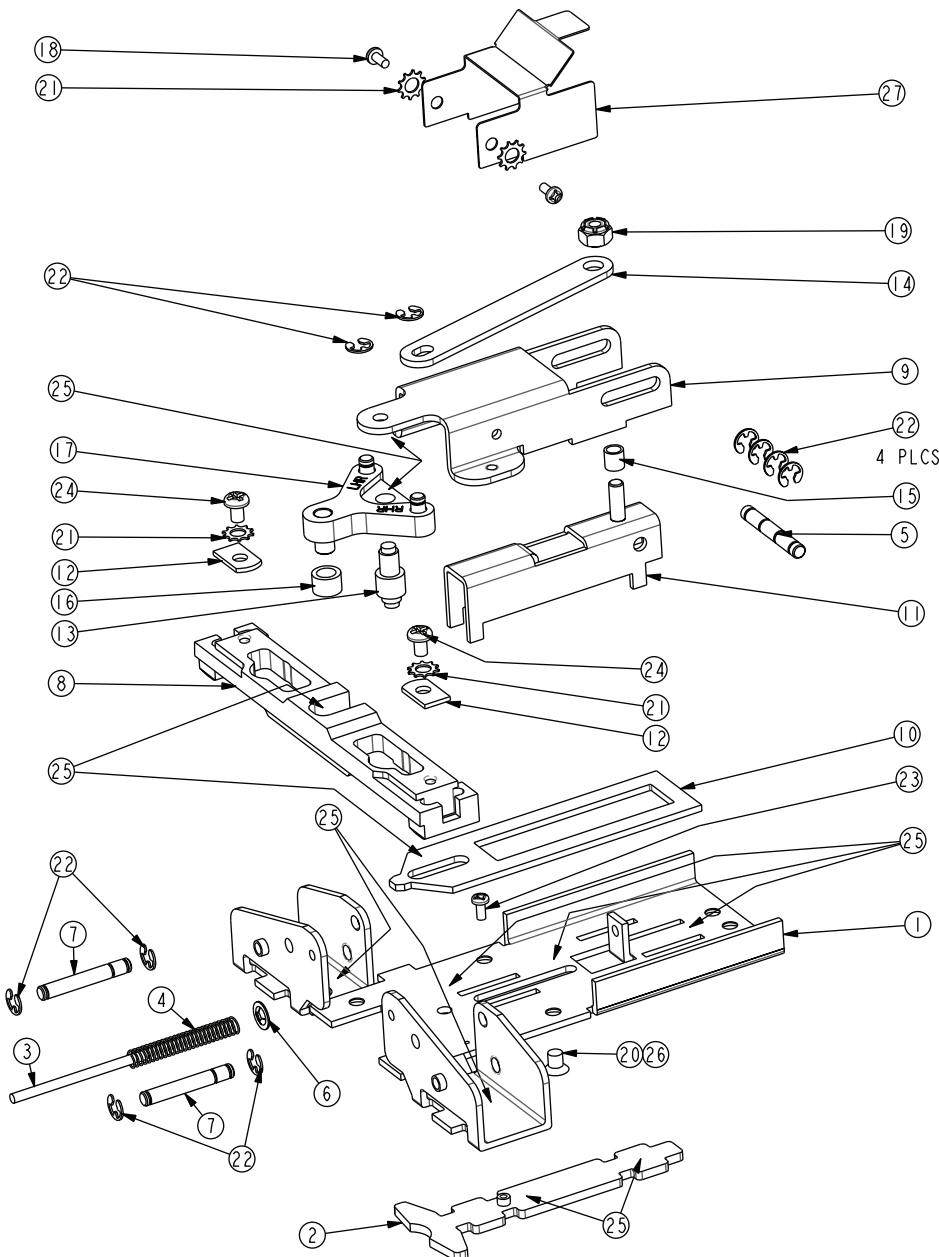

VALUE SERIES®

V50/51 Surface Vertical Rod Parts Catalog

12/16/08

Where Trust is Built™
DETEX®
Life Safety and Security Door Hardware

V50/51 Parts Breakdown

NOTE: Not all parts listed are available for individual purchase.

SV Centercase Assembly

Detex Part # 101463

P/N	ITEM	DESCRIPTION
100159	1	CHASSIS, VERT., WIDE
100159-1		CHASSIS, VERT., NARROW
100159-2		CHASSIS, VERT., WIDE, EE, SVR
100159-3		CHASSIS, VERT., NARROW, EE, SVR
100188	2	SLIDE, TRIM
100192	3	PIN, SPRING GUIDE
100204	4	SPRING, CARRIAGE
100447-1	5	PIN, ACTION ROD CARRIAGE
100449	6	PUSHNUT, SPRING GUIDE 1/8
101403	7	PIN, UNIVERSAL
101410-1	8	CARRIAGE
101411	9	BRACKET, CAM
101413	10	PLATE, DEADLOCK
101414	11	CARRIAGE LINK, SV
101415	12	RETAINER, BOLT
101416	13	SHAFT, CAM
101417	14	LINK, CENTERCASE
101421	15	BEARING, SLEEVE
101469	16	BEARING
101471	17	CENTER LIFT ASSEMBLY
103276-25	18	SCREW, #8 x 3/8" PPH SELF DRILLING
101634	19	LOCKNUT, 10-32
100156-104	20	SCREW, MACH., 8-32 PFH UNC
PP-5067-10	21	LOCKWASHER #10
PP-5090-1	22	RETAINING RING E TYPE
PP-5195-104	23	SCREW, MACH., 4-40 PPH
PP-5378-104	24	SCREW, MACH, 8-32 PPH
102884	25	GREASE
PP-5794-3	26	ADHESIVE THREAD LOCKER RED
104053	27	GUARD, TAMPER, SURFACE VERTICAL

NOTE
 RIGHT HAND REVERSE SHOWN, FOR LEFT HAND REVERSE MOVE CENTERCASE LINK FROM POSITION "A" TO POSITION "B".

NOTE: Not all parts listed are available for individual purchase.

SV Top Latch Assembly

Detex Part # 101464