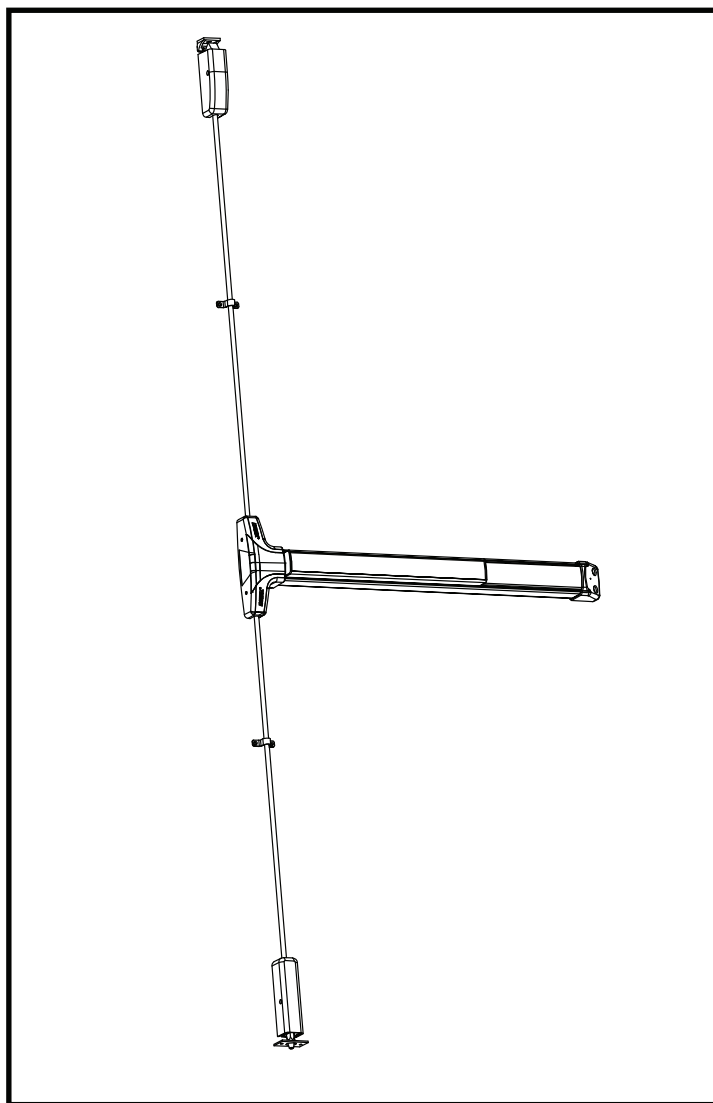

VALUE SERIES®

V50/51 Surface Vertical Rod Parts Catalog

12/16/08

Where Trust is Built™
DETEX®
Life Safety and Security Door Hardware

V50/51 Parts Breakdown

NOTE: Not all parts listed are available for individual purchase.

SV Centercase Assembly

Detex Part # 101463

P/N	ITEM	DESCRIPTION
100159	1	CHASSIS, VERT., WIDE
100159-1		CHASSIS, VERT., NARROW
100159-2		CHASSIS, VERT., WIDE, EE, SVR
100159-3		CHASSIS, VERT., NARROW, EE, SVR
100188	2	SLIDE, TRIM
100192	3	PIN, SPRING GUIDE
100204	4	SPRING, CARRIAGE
100447-1	5	PIN, ACTION ROD CARRIAGE
100449	6	PUSHNUT, SPRING GUIDE 1/8
101403	7	PIN, UNIVERSAL
101410-1	8	CARRIAGE
101411	9	BRACKET, CAM
101413	10	PLATE, DEADLOCK
101414	11	CARRIAGE LINK, SV
101415	12	RETAINER, BOLT
101416	13	SHAFT, CAM
101417	14	LINK, CENTERCASE
101421	15	BEARING, SLEEVE
101469	16	BEARING
101471	17	CENTER LIFT ASSEMBLY
103276-25	18	SCREW, #8 x 3/8" PPH SELF DRILLING
101634	19	LOCKNUT, 10-32
100156-104	20	SCREW, MACH., 8-32 PFH UNC
PP-5067-10	21	LOCKWASHER #10
PP-5090-1	22	RETAINING RING E TYPE
PP-5195-104	23	SCREW, MACH., 4-40 PPH
PP-5378-104	24	SCREW, MACH, 8-32 PPH
102884	25	GREASE
PP-5794-3	26	ADHESIVE THREAD LOCKER RED
104053	27	GUARD, TAMPER, SURFACE VERTICAL

NOTE
 RIGHT HAND REVERSE SHOWN, FOR LEFT HAND REVERSE MOVE CENTERCASE LINK FROM POSITION "A" TO POSITION "B".

NOTE: Not all parts listed are available for individual purchase.

SV Top Latch Assembly

Detex Part # 101464