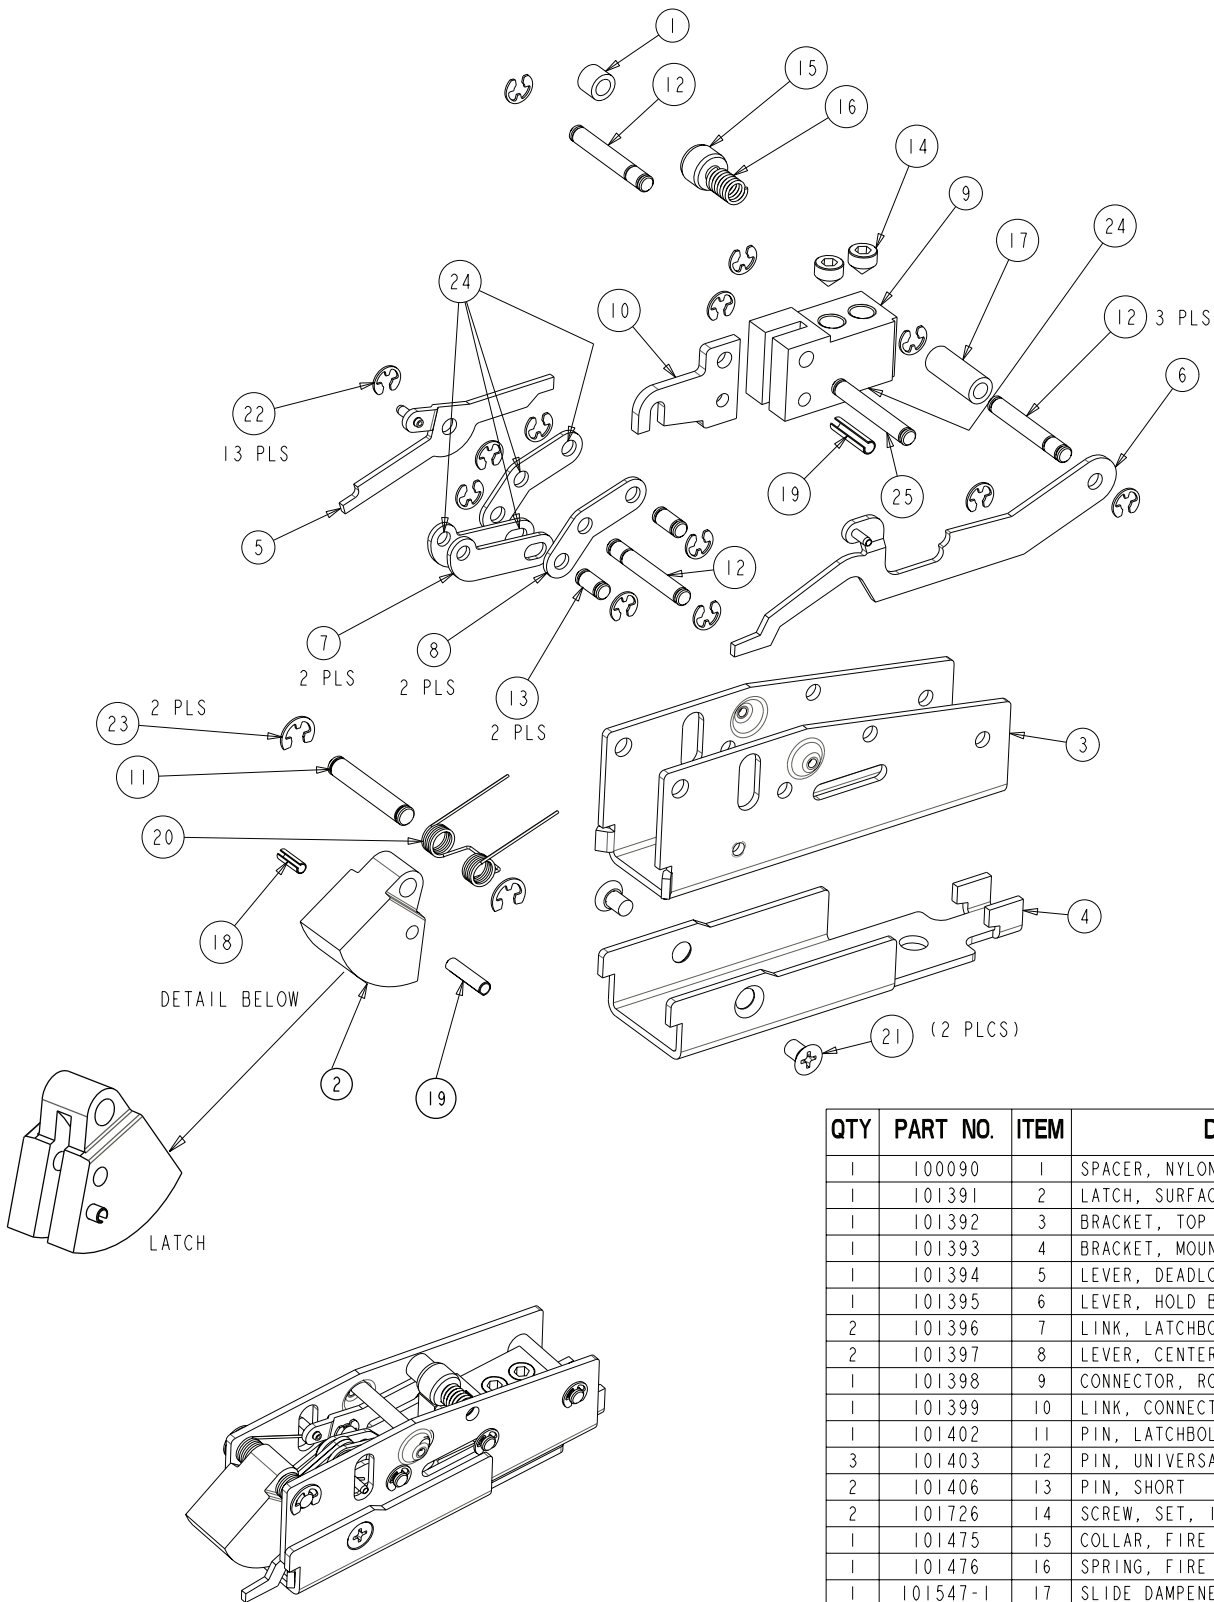

SV Centercase Assembly

Detex Part # 101463

P/N	ITEM	DESCRIPTION
100159	1	CHASSIS, VERT., WIDE
100159-1		CHASSIS, VERT., NARROW
100159-2		CHASSIS, VERT., WIDE, EE, SVR
100159-3		CHASSIS, VERT., NARROW, EE, SVR
100188	2	SLIDE, TRIM
100192	3	PIN, SPRING GUIDE
100204	4	SPRING, CARRIAGE
100447-1	5	PIN, ACTION ROD CARRIAGE
100449	6	PUSHNUT, SPRING GUIDE 1/8
101403	7	PIN, UNIVERSAL
101410-1	8	CARRIAGE
101411	9	BRACKET, CAM
101413	10	PLATE, DEADLOCK
101414	11	CARRIAGE LINK, SV
101415	12	RETAINER, BOLT
101416	13	SHAFT, CAM
101417	14	LINK, CENTERCASE
101421	15	BEARING, SLEEVE
101469	16	BEARING
101471	17	CENTER LIFT ASSEMBLY
103276-25	18	SCREW, #8 x 3/8" PPH SELF DRILLING
101634	19	LOCKNUT, 10-32
100156-104	20	SCREW, MACH., 8-32 PFH UNC
PP-5067-10	21	LOCKWASHER #10
PP-5090-1	22	RETAINING RING E TYPE
PP-5195-104	23	SCREW, MACH., 4-40 PPH
PP-5378-104	24	SCREW, MACH, 8-32 PPH
102884	25	GREASE
PP-5794-3	26	ADHESIVE THREAD LOCKER RED
104053	27	GUARD, TAMPER, SURFACE VERTICAL

NOTE
 RIGHT HAND REVERSE SHOWN, FOR LEFT HAND REVERSE MOVE CENTERCASE LINK FROM POSITION "A" TO POSITION "B".

NOTE: Not all parts listed are available for individual purchase.

SV Top Latch Assembly

Detex Part # 101464

QTY	PART NO.	ITEM	DESCRIPTION
1	100090	1	SPACER, NYLON
1	101391	2	LATCH, SURFACE VERTICAL
1	101392	3	BRACKET, TOP LATCH
1	101393	4	BRACKET, MOUNTING
1	101394	5	LEVER, DEADLOCK
1	101395	6	LEVER, HOLD BACK
2	101396	7	LINK, LATCHBOLT
2	101397	8	LEVER, CENTER
1	101398	9	CONNECTOR, ROD
1	101399	10	LINK, CONNECTOR
1	101402	11	PIN, LATCHBOLT
3	101403	12	PIN, UNIVERSAL
2	101406	13	PIN, SHORT
2	101726	14	SCREW, SET, 10-32, HEX SOCKET CUP
1	101475	15	COLLAR, FIRE LOCK
1	101476	16	SPRING, FIRE LOCK
1	101547-1	17	SLIDE DAMPENER
2	101605	18	PIN, SPRING 1/8 X 3/8
1	101606	19	PIN, SPRING 5/32 X 5/8
1	101401	20	SPRING
2	101632-2	21	SCREW, MACH., 10-32
13	PP-5090-1	22	RETAINING RING, E TYPE
2	PP-5090-5	23	RETAINING RING, E TYPE
A/R	102884	24	GREASE
1	103548	25	PIN, CONNECTOR, ROD