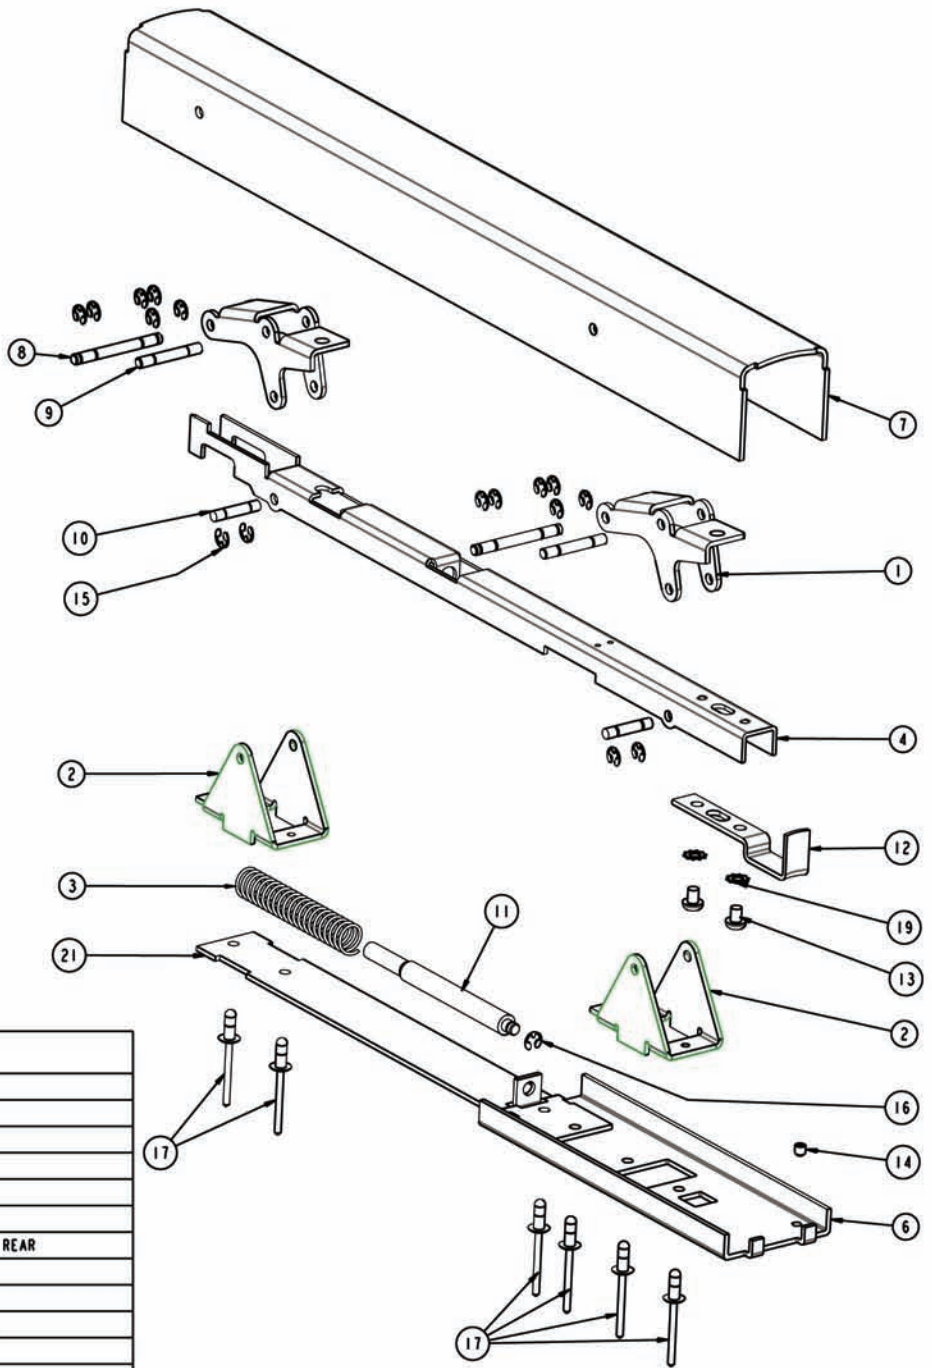

NOTE: Not all parts listed are available for individual purchase.

Pushpad Subassembly

Detex Part # 103065

PART NUMBER	ITEM	DESCRIPTION
100139	1	BELLCRANK
100140-1	2	SUPPORT BELLCRANK
100142	3	SPRING MAIN PAD
103062-1	4	ACTION ROD, 3-0
103062-2		ACTION ROD, 4-0
	5	
101807-1	6	PUSHPAD, INTERIOR MOUNTING PLATE, REAR
101808-1	7	PUSHPAD, 3-0, VALUE SERIES
101808-2		PUSHPAD, 4-0, VALUE SERIES
101814	8	PIN, PAD-BELLCRANK, VALUE SERIES
100189	9	PIN, BELLCRANK, SUPPORT
100190	10	PIN, BELLCRANK, ACTION ROD
100206	11	PIN, SPRING GUIDE
100207	12	HOOK, ACTION ROD
PP-5304-104	13	SCREW, MACH. 10-24 x 1/4 PPH
101875	14	SCREW, SET, 10-24 x 3/16 HEX
PP-5090-1	15	RING, RETAINING, E-TYPE, .145
PP-5090-5	16	RING, RETAINING, E-TYPE, .182
103074-1	17	RIVET, STEEL
102884	18	GREASE
PP-5067-10	19	LOCKWASHER, #10
	20	
102887-1	21	STABILIZER BAR, BASEPLATE, V40, 3-0
102887-2		STABILIZER BAR, BASEPLATE, V40, 3-0