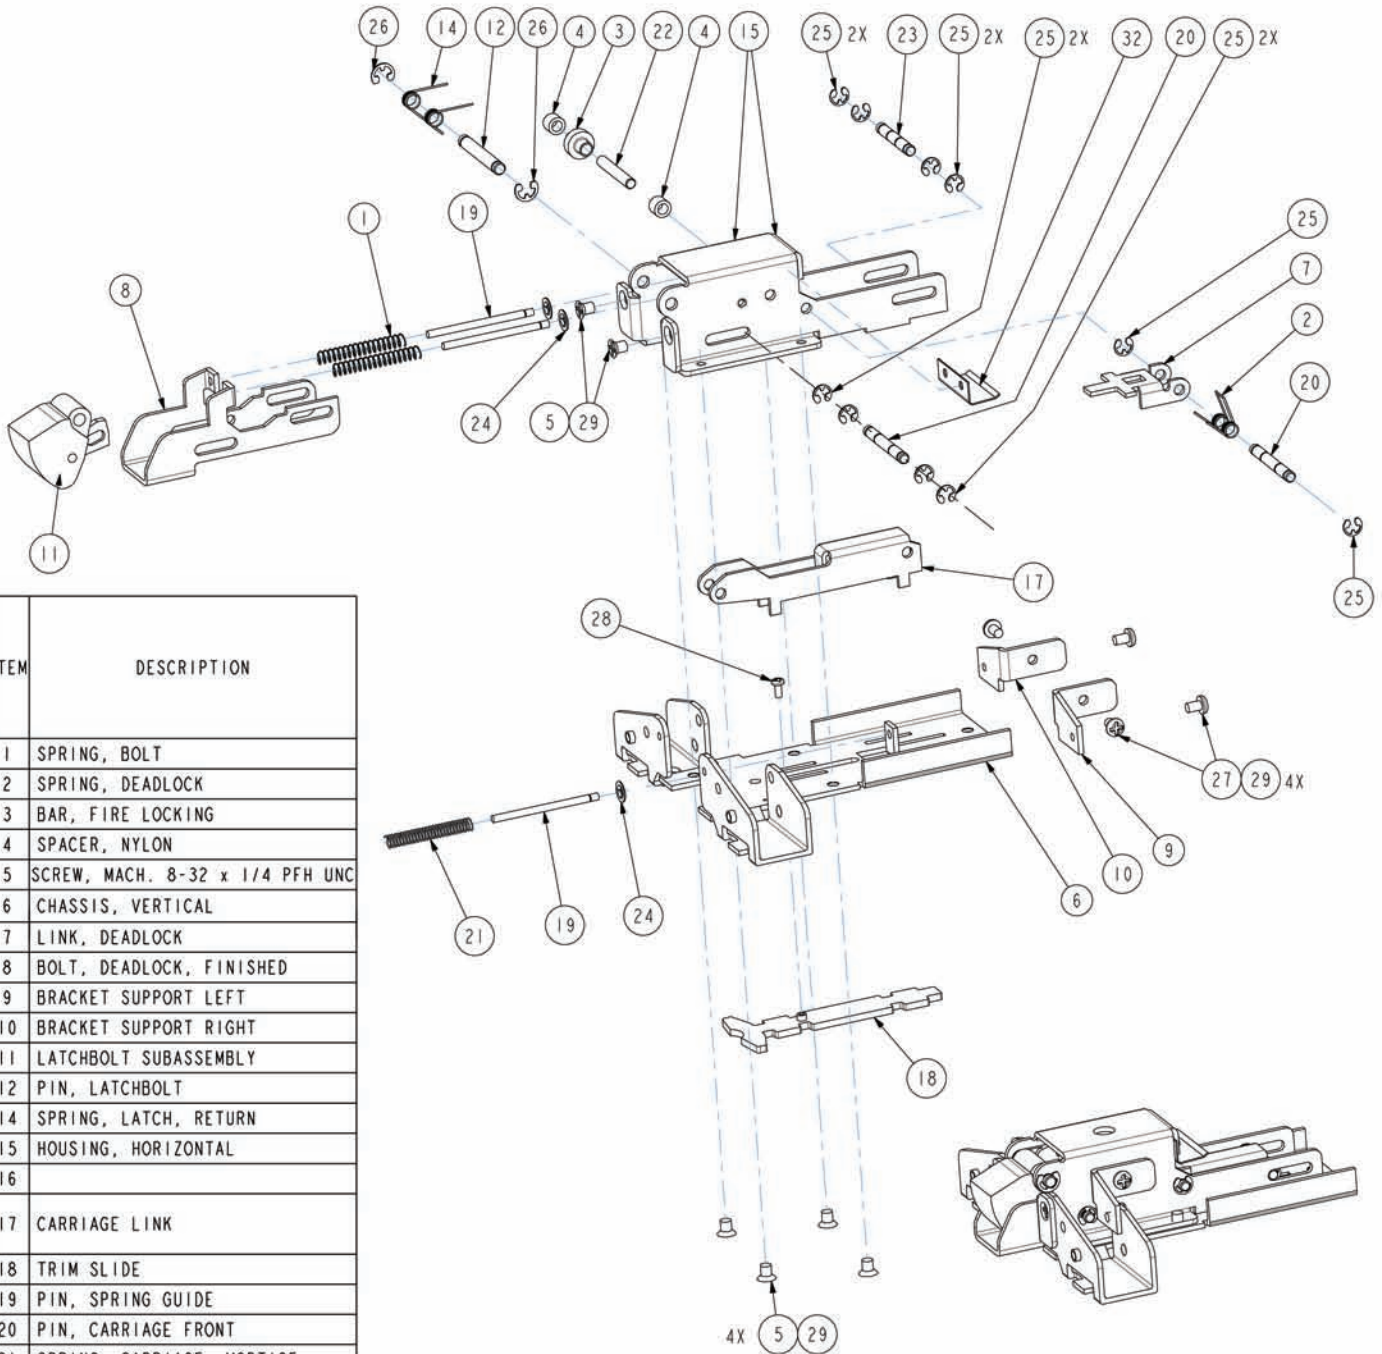

Rim Centercase Assembly

Detex Part # 100698

P/N	ITEM	DESCRIPTION
102817	1	SPRING, BOLT
100364	2	SPRING, DEADLOCK
100089	3	BAR, FIRE LOCKING
100090	4	SPACER, NYLON
100156-104	5	SCREW, MACH. 8-32 x 1/4 PFH UNC
100159-1	6	CHASSIS, VERTICAL
100169	7	LINK, DEADLOCK
100925	8	BOLT, DEADLOCK, FINISHED
100175	9	BRACKET SUPPORT LEFT
100176	10	BRACKET SUPPORT RIGHT
102290-1	11	LATCHBOLT SUBASSEMBLY
100178	12	PIN, LATCHBOLT
100183	14	SPRING, LATCH, RETURN
100184	15	HOUSING, HORIZONTAL
	16	
102288-1	17	CARRIAGE LINK
102288-2		
100188	18	TRIM SLIDE
100192	19	PIN, SPRING GUIDE
100202	20	PIN, CARRIAGE FRONT
103269	21	SPRING, CARRIAGE, MORTISE
100365	22	PIN, FIRE LOCK
100447-1	23	PIN, ACTION ROD, CARRIAGE
100449	24	PUSHNUT, SPRING GUIDE, 1/8
PP-5090-1	25	RETAINING RING "E TYPE"
PP-5090-5	26	RETAINING RING "E TYPE"
PP-5378-104	27	SCREW, MACH. 8-32 x 1/4 PPH
PP-5195-104	28	SCREW, MACH. 4-40 x 1/4 PPH
PP-5794-3	29	ADHESIVE THREAD LOCKER
102884	30	GREASE
	31	
101785	32	GUARD

NOTE: Not all parts listed are available for individual purchase.