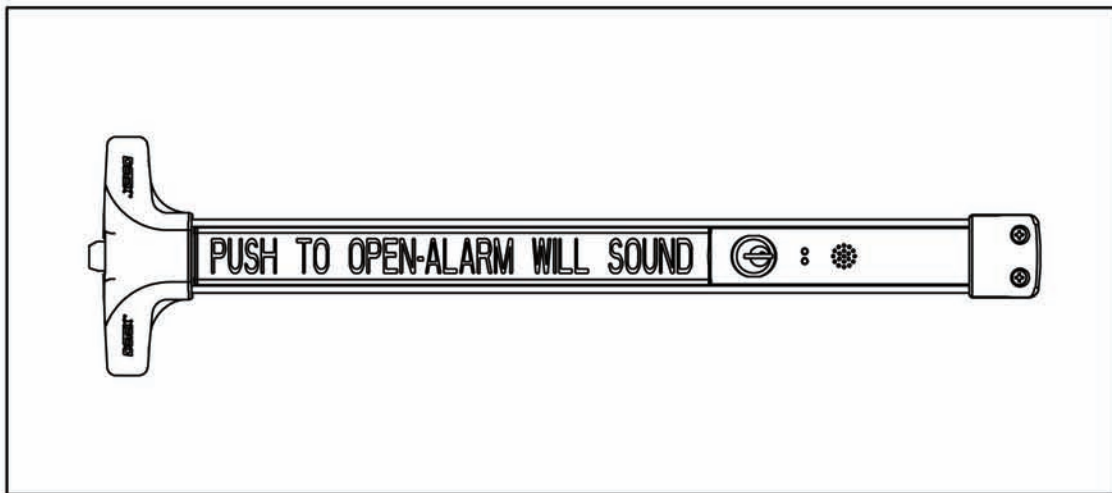

VALUE SERIES®

V40 Value Series Rim Parts Catalog