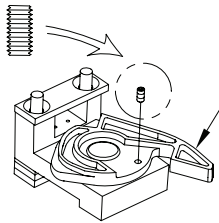

Key Stop Kit

(Momentary Shunt)
Catalog No: KS
p/n: 101867

Dogging Lever Assembly
(shown for reference ONLY)

Key Stop Screw