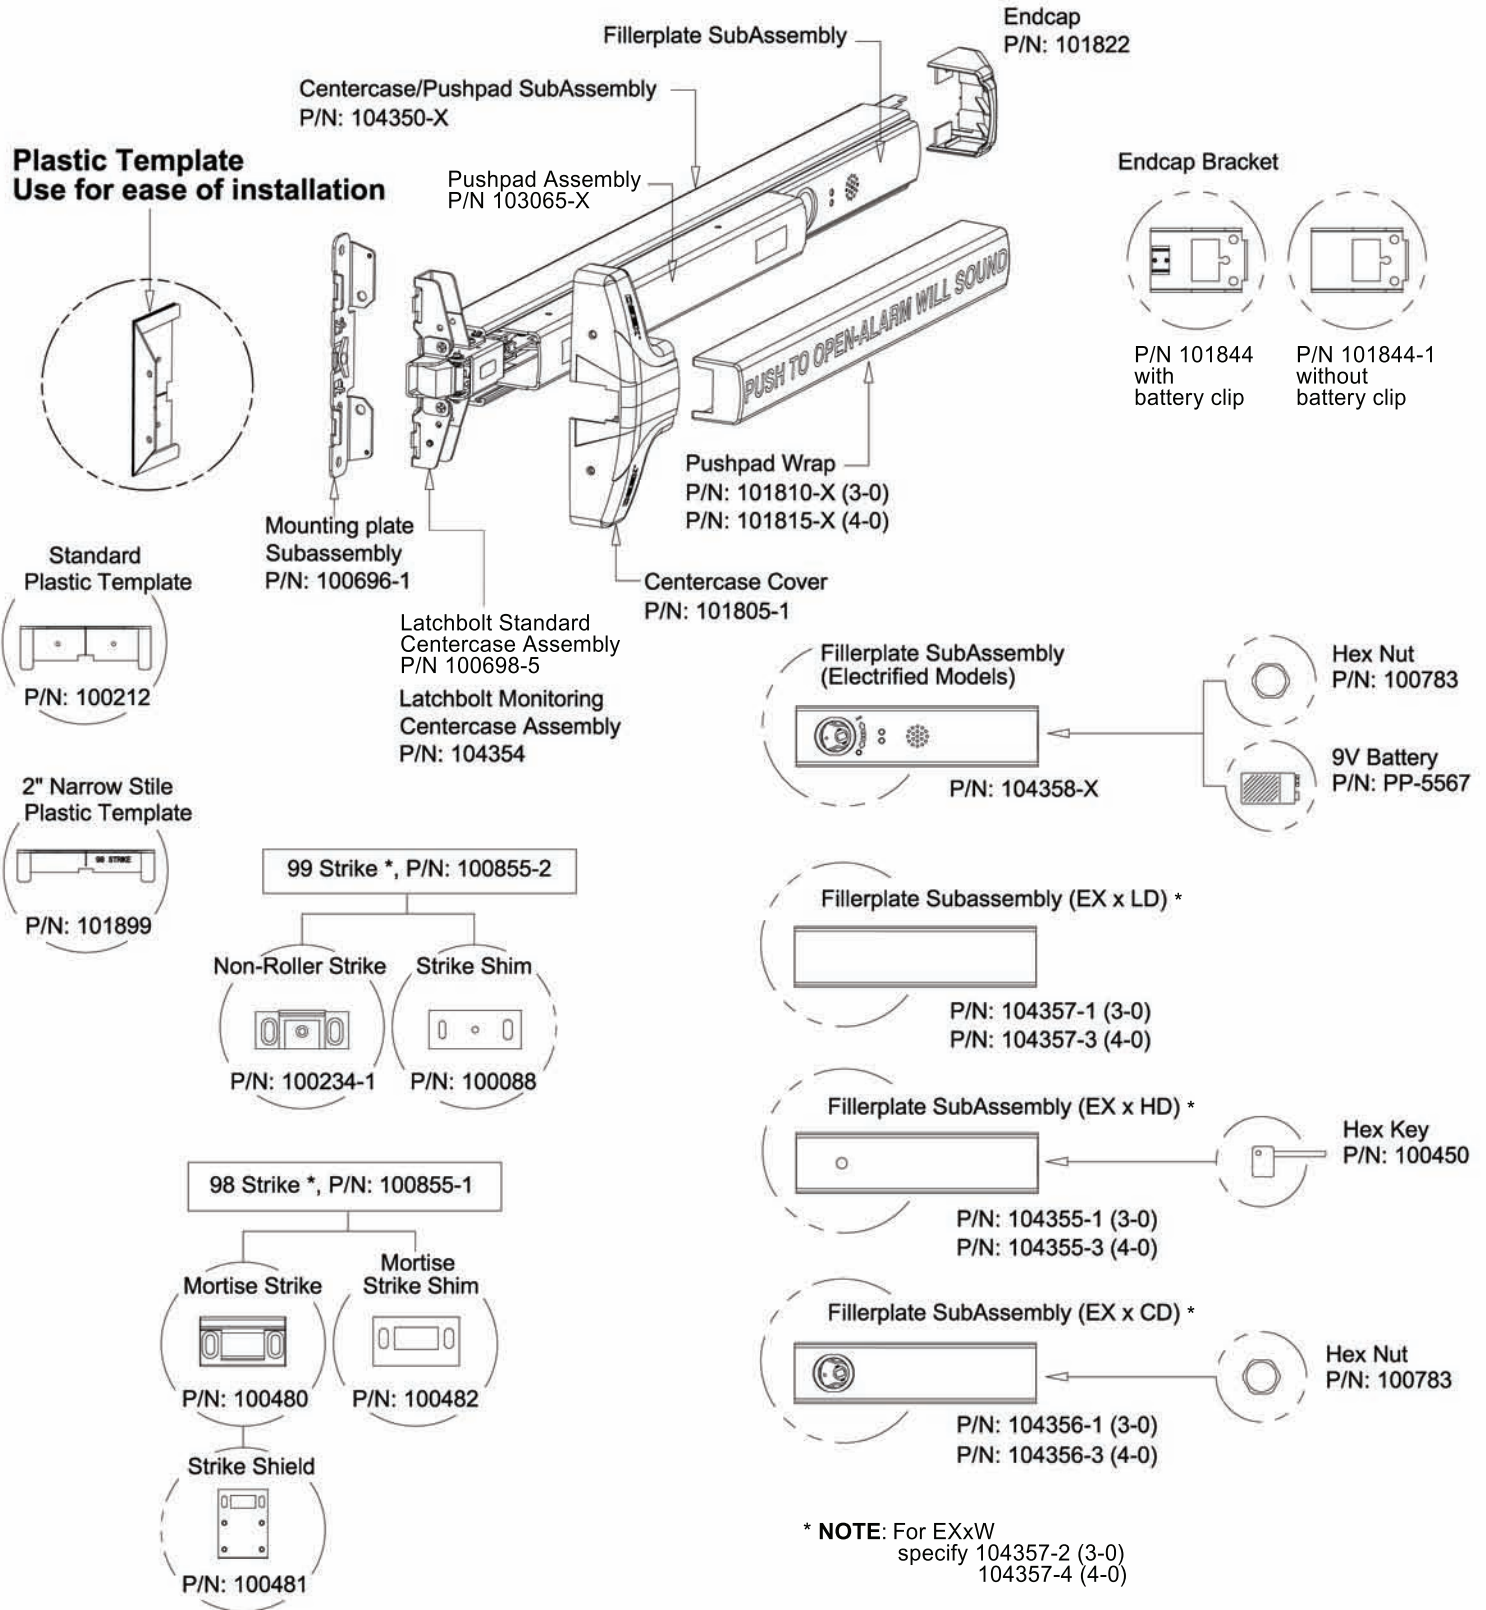

V40 Parts Breakdown

NOTE: Not all parts listed are available for individual purchase.