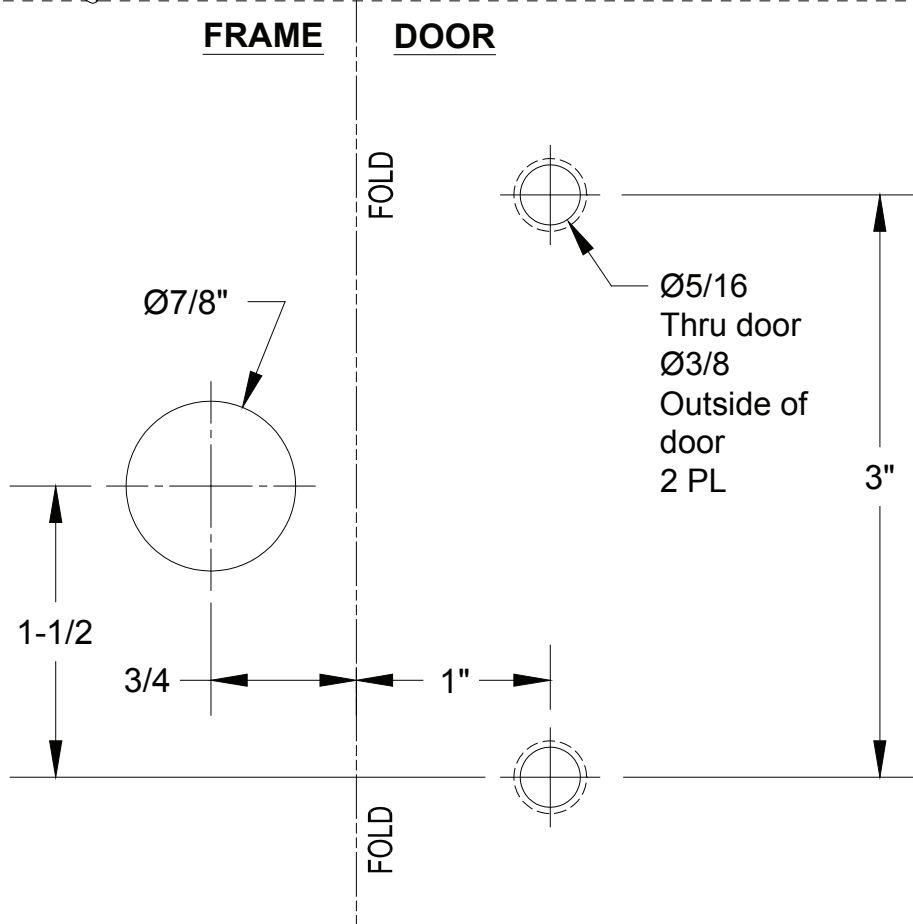

DX bolt kits		
Part No	Color	BOLT QTY per Kit
DX1	GRAY	1
DX2		2
DX3		3
DX1-BK	BLACK	1
DX2-BK		2
DX3-BK		3

Use template for marking holes!