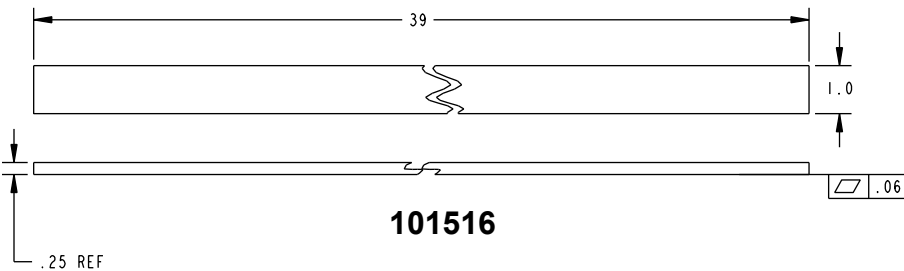

## GB14 Glass Bead Kits

The GB14 glass bead kit is used as a 1/4" shim for flush doors with light kit moldings. The GB11 is for use with the Advantex 51 Series Top Rod Only Narrow Stile Surface Vertical Rod Exit Device at a 10-foot height.

### Glass Bead Kit For EC1 Endcap

Included in this kit:

- 1x- 101517
- 2x- 101516
- 1x- 101367
- 1x- 101369

101367

101517

101369

101516

# Glass Bead Kit For EC2 Endcap

Included in this kit:

- 1x- 101517
- 2x- 101516
- 1x- 101367
- 1x- 104688

**101367**

**104688**

**101516**

Detex Corporation  
302 Detex Drive  
New Braunfels, Texas 78130-3045 USA  
PH. (830) 629-2900  
(800) 729-3839  
FAX (800) 653-3839  
<http://www.detex.com>  
USA Sales:  
[marketing@detex.com](mailto:marketing@detex.com)  
International Sales:  
[export@detex.com](mailto:export@detex.com)