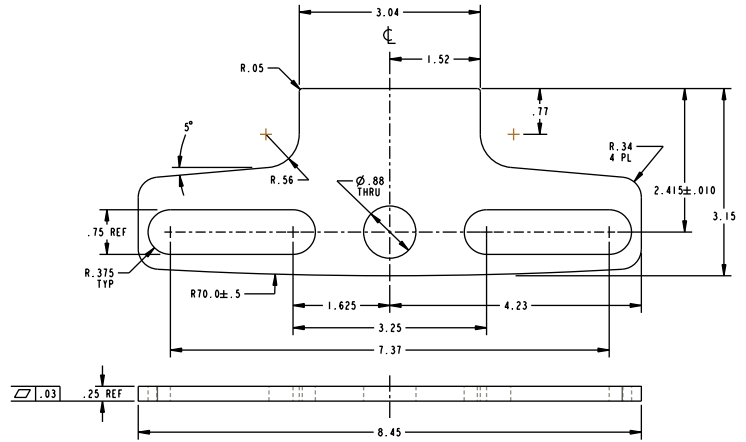

## GB14 Glass Bead Kits

The GB14 glass bead kit is used as a 1/4" shim for flush doors with light kit moldings. The GB11 is for use with the Advantex 51 Series Top Rod Only Narrow Stile Surface Vertical Rod Exit Device at a 10-foot height.

### Glass Bead Kit For EC1 Endcap

Included in this kit:

- 1x- 101517
- 2x- 101516
- 1x- 101367
- 1x- 101369

101367

101517

101369

101516

# Glass Bead Kit For EC2 Endcap

Included in this kit:

- 1x- 101517
- 2x- 101516
- 1x- 101367
- 1x- 104688

**101367**

**104688**

**101516**

Detex Corporation  
302 Detex Drive  
New Braunfels, Texas 78130-3045 USA  
PH. (830) 629-2900  
(800) 729-3839  
FAX (800) 653-3839  
<http://www.detex.com>  
USA Sales:  
[marketing@detex.com](mailto:marketing@detex.com)  
International Sales:  
[export@detex.com](mailto:export@detex.com)