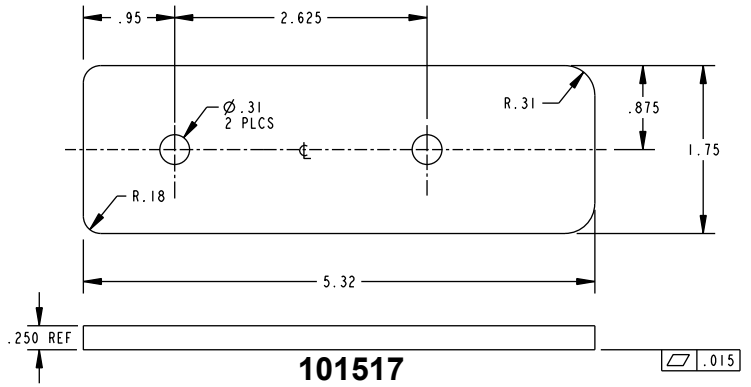

## GB14 Glass Bead Kits

The GB14 glass bead kit is used as a 1/4" shim for flush doors with light kit moldings. The GB11 is for use with the Advantex 51 Series Top Rod Only Narrow Stile Surface Vertical Rod Exit Device at a 10-foot height.

### Glass Bead Kit For EC1 Endcap

Included in this kit:

- 1x- 101517
- 2x- 101516
- 1x- 101367
- 1x- 101369

101367

101517

101369

101516

# Glass Bead Kit For EC2 Endcap

Included in this kit:

- 1x- 101517
- 2x- 101516
- 1x- 101367
- 1x- 104688

**101367**

**104688**

**101516**

Detex Corporation  
302 Detex Drive  
New Braunfels, Texas 78130-3045 USA  
PH. (830) 629-2900  
(800) 729-3839  
FAX (800) 653-3839  
<http://www.detex.com>  
USA Sales:  
[marketing@detex.com](mailto:marketing@detex.com)  
International Sales:  
[export@detex.com](mailto:export@detex.com)