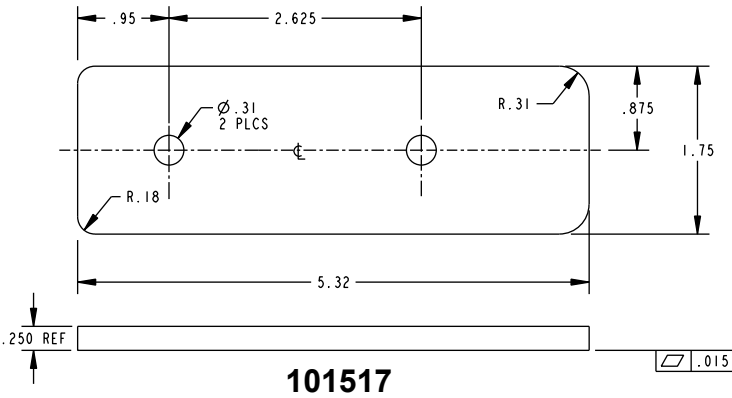

## GB14 Glass Bead Kits

The GB14 glass bead kit is used as a 1/4" shim for flush doors with light kit moldings. The GB11 is for use with the Advantex 51 Series Top Rod Only Narrow Stile Surface Vertical Rod Exit Device at a 10-foot height.

### Glass Bead Kit For EC1 Endcap

Included in this kit:

- 1x- 101517
- 2x- 101516
- 1x- 101367
- 1x- 101369

101367

101517

101369

101516

# Glass Bead Kit For EC2 Endcap

Included in this kit:

- 1x- 101517
- 2x- 101516
- 1x- 101367
- 1x- 104688

**101367**

**104688**

**101516**

Detex Corporation  
302 Detex Drive  
New Braunfels, Texas 78130-3045 USA  
PH. (830) 629-2900  
(800) 729-3839  
FAX (800) 653-3839  
<http://www.detex.com>  
USA Sales:  
[marketing@detex.com](mailto:marketing@detex.com)  
International Sales:  
[export@detex.com](mailto:export@detex.com)