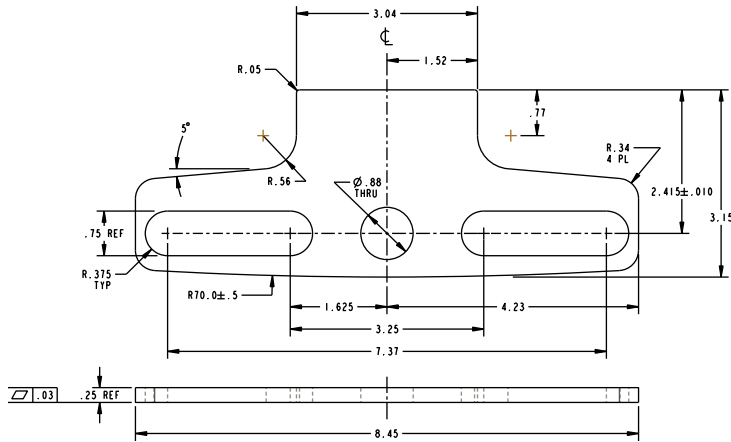

## GB14 Glass Bead Kits

The GB14 glass bead kit is used as a 1/4" shim for flush doors with light kit moldings. The GB11 is for use with the Advantex 51 Series Top Rod Only Narrow Stile Surface Vertical Rod Exit Device at a 10-foot height.

### Glass Bead Kit For EC1 Endcap

Included in this kit:

- 1x- 101517
- 2x- 101516
- 1x- 101367
- 1x- 101369

101367

101517

101369

101516

# Glass Bead Kit For EC2 Endcap

Included in this kit:

- 1x- 101517
- 2x- 101516
- 1x- 101367
- 1x- 104688

**101367**

**104688**

**101516**

Detex Corporation  
302 Detex Drive  
New Braunfels, Texas 78130-3045 USA  
PH. (830) 629-2900  
(800) 729-3839  
FAX (800) 653-3839  
<http://www.detex.com>  
USA Sales:  
[marketing@detex.com](mailto:marketing@detex.com)  
International Sales:  
[export@detex.com](mailto:export@detex.com)