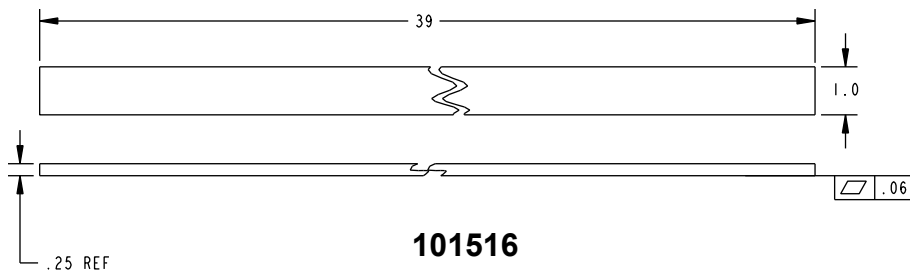

## GB14 Glass Bead Kits

The GB14 glass bead kit is used as a 1/4" shim for flush doors with light kit moldings. The GB11 is for use with the Advantex 51 Series Top Rod Only Narrow Stile Surface Vertical Rod Exit Device at a 10-foot height.

# Glass Bead Kit For EC2 Endcap

Included in this kit:

- 1x- 101517
- 2x- 101516
- 1x- 101367
- 1x- 104688

**101367**

**104688**

**101516**

Detex Corporation  
302 Detex Drive  
New Braunfels, Texas 78130-3045 USA  
PH. (830) 629-2900  
(800) 729-3839  
FAX (800) 653-3839  
<http://www.detex.com>  
USA Sales:  
[marketing@detex.com](mailto:marketing@detex.com)  
International Sales:  
[export@detex.com](mailto:export@detex.com)