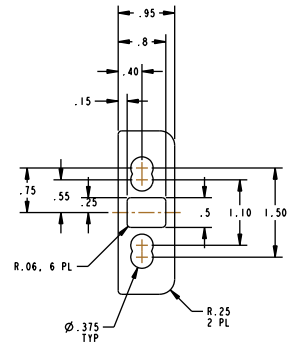

## GB14 Glass Bead Kits

The GB14 glass bead kit is used as a 1/4" shim for flush doors with light kit moldings. The GB11 is for use with the Advantex 51 Series Top Rod Only Narrow Stile Surface Vertical Rod Exit Device at a 10-foot height.

### Glass Bead Kit For EC1 Endcap

Included in this kit:

- 1x- 101517
- 2x- 101516
- 1x- 101367
- 1x- 101369

101367

101517

101369

101516

# Glass Bead Kit For EC2 Endcap

Included in this kit:

- 1x- 101517
- 2x- 101516
- 1x- 101367
- 1x- 104688

**101367**

**104688**

**101516**

Detex Corporation  
302 Detex Drive  
New Braunfels, Texas 78130-3045 USA  
PH. (830) 629-2900  
(800) 729-3839  
FAX (800) 653-3839  
<http://www.detex.com>  
USA Sales:  
[marketing@detex.com](mailto:marketing@detex.com)  
International Sales:  
[export@detex.com](mailto:export@detex.com)