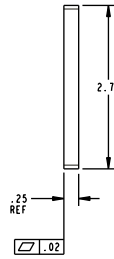

## GB14 Glass Bead Kits

The GB14 glass bead kit is used as a 1/4" shim for flush doors with light kit moldings. The GB11 is for use with the Advantex 51 Series Top Rod Only Narrow Stile Surface Vertical Rod Exit Device at a 10-foot height.

### Glass Bead Kit For EC1 Endcap

Included in this kit:

- 1x- 101517
- 2x- 101516
- 1x- 101367
- 1x- 101369

101367

101517

101369

101516

# Glass Bead Kit For EC2 Endcap

Included in this kit:

- 1x- 101517
- 2x- 101516
- 1x- 101367
- 1x- 104688

**101367**

**104688**

**101516**

Detex Corporation  
302 Detex Drive  
New Braunfels, Texas 78130-3045 USA  
PH. (830) 629-2900  
(800) 729-3839  
FAX (800) 653-3839  
<http://www.detex.com>  
USA Sales:  
[marketing@detex.com](mailto:marketing@detex.com)  
International Sales:  
[export@detex.com](mailto:export@detex.com)