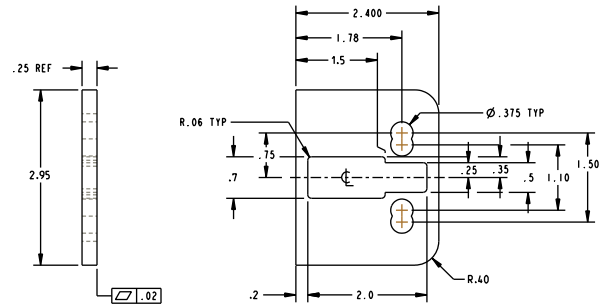

## GB14 Glass Bead Kits

The GB14 glass bead kit is used as a 1/4" shim for flush doors with light kit moldings. The GB11 is for use with the Advantex 51 Series Top Rod Only Narrow Stile Surface Vertical Rod Exit Device at a 10-foot height.

### Glass Bead Kit For EC1 Endcap

Included in this kit:

- 1x- 101517
- 2x- 101516
- 1x- 101367
- 1x- 101369

101367

101517

101369

101516

# Glass Bead Kit For EC2 Endcap

Included in this kit:

- 1x- 101517
- 2x- 101516
- 1x- 101367
- 1x- 104688

**101367**

**104688**

**101516**

Detex Corporation  
302 Detex Drive  
New Braunfels, Texas 78130-3045 USA  
PH. (830) 629-2900  
(800) 729-3839  
FAX (800) 653-3839  
<http://www.detex.com>  
USA Sales:  
[marketing@detex.com](mailto:marketing@detex.com)  
International Sales:  
[export@detex.com](mailto:export@detex.com)