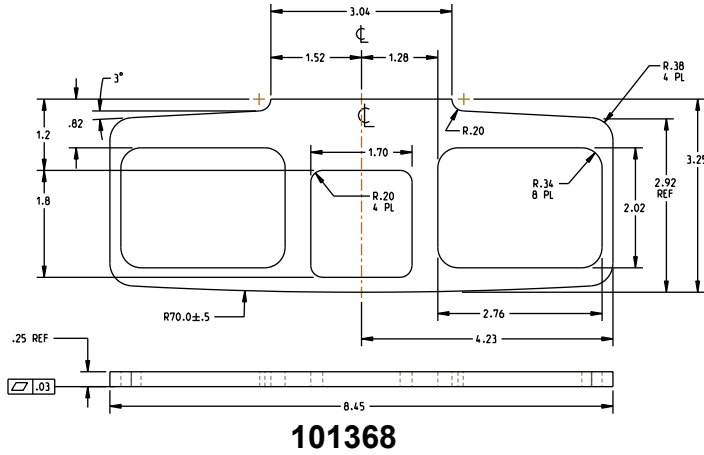

## GB11 Glass Bead Kits

The GB11 glass bead kit is used as a 1/4" shim for flush doors with light kit moldings. The GB11 is for use with the Advantex 20 Series Surface Vertical Rod Exit Device at a 10-foot height.

### Glass Bead Kit For EC1 Endcap

Included in this kit:

- 1x- 101517
- 4x- 101516
- 1x- 101515
- 1x- 101368
- 1x- 101369

101368

101369

101516

101515

# Glass Bead Kit For EC2 Endcap

Included in this kit:

- 1x- 101517
- 4x- 101516
- 1x- 101515
- 1x- 101368
- 1x- 104688

Detex Corporation  
302 Detex Drive  
New Braunfels, Texas 78130-3045 USA  
PH. (830) 629-2900  
(800) 729-3839  
FAX (800) 653-3839  
<http://www.detex.com>  
USA Sales:  
[marketing@detex.com](mailto:marketing@detex.com)  
International Sales:  
[export@detex.com](mailto:export@detex.com)