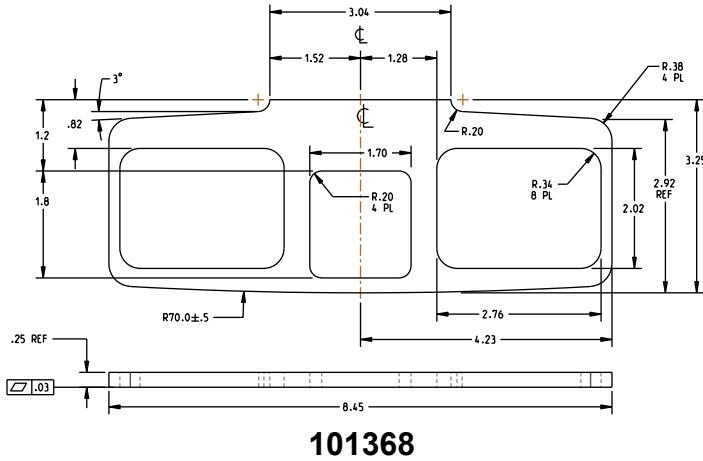

## GB11 Glass Bead Kits

The GB11 glass bead kit is used as a 1/4" shim for flush doors with light kit moldings. The GB11 is for use with the Advantex 20 Series Surface Vertical Rod Exit Device at a 10-foot height.

### Glass Bead Kit For EC1 Endcap

Included in this kit:

- 1x- 101517
- 4x- 101516
- 1x- 101515
- 1x- 101368
- 1x- 101369

101368

101369

101516

101515

# Glass Bead Kit For EC2 Endcap

Included in this kit:

- 1x- 101517
- 4x- 101516
- 1x- 101515
- 1x- 101368
- 1x- 104688

Detex Corporation  
302 Detex Drive  
New Braunfels, Texas 78130-3045 USA  
PH. (830) 629-2900  
(800) 729-3839  
FAX (800) 653-3839  
<http://www.detex.com>  
USA Sales:  
[marketing@detex.com](mailto:marketing@detex.com)  
International Sales:  
[export@detex.com](mailto:export@detex.com)