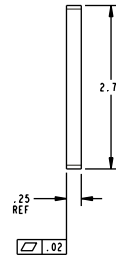

## GB11 Glass Bead Kits

The GB11 glass bead kit is used as a 1/4" shim for flush doors with light kit moldings. The GB11 is for use with the Advantex 20 Series Surface Vertical Rod Exit Device at a 10-foot height.

### Glass Bead Kit For EC1 Endcap

Included in this kit:

- 1x- 101517
- 4x- 101516
- 1x- 101515
- 1x- 101368
- 1x- 101369

101368

101369

101516

101515

# Glass Bead Kit For EC2 Endcap

Included in this kit:

- 1x- 101517
- 4x- 101516
- 1x- 101515
- 1x- 101368
- 1x- 104688

Detex Corporation  
302 Detex Drive  
New Braunfels, Texas 78130-3045 USA  
PH. (830) 629-2900  
(800) 729-3839  
FAX (800) 653-3839  
<http://www.detex.com>  
USA Sales:  
[marketing@detex.com](mailto:marketing@detex.com)  
International Sales:  
[export@detex.com](mailto:export@detex.com)