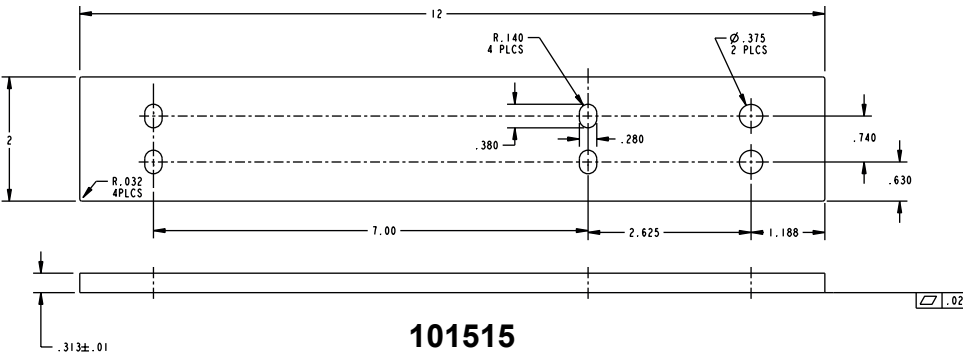

## GB11 Glass Bead Kits

The GB11 glass bead kit is used as a 1/4" shim for flush doors with light kit moldings. The GB11 is for use with the Advantex 20 Series Surface Vertical Rod Exit Device at a 10-foot height.

### Glass Bead Kit For EC1 Endcap

Included in this kit:

- 1x- 101517
- 4x- 101516
- 1x- 101515
- 1x- 101368
- 1x- 101369

101368

101369

101516

101515

# Glass Bead Kit For EC2 Endcap

Included in this kit:

- 1x- 101517
- 4x- 101516
- 1x- 101515
- 1x- 101368
- 1x- 104688

Detex Corporation  
302 Detex Drive  
New Braunfels, Texas 78130-3045 USA  
PH. (830) 629-2900  
(800) 729-3839  
FAX (800) 653-3839  
<http://www.detex.com>  
USA Sales:  
[marketing@detex.com](mailto:marketing@detex.com)  
International Sales:  
[export@detex.com](mailto:export@detex.com)