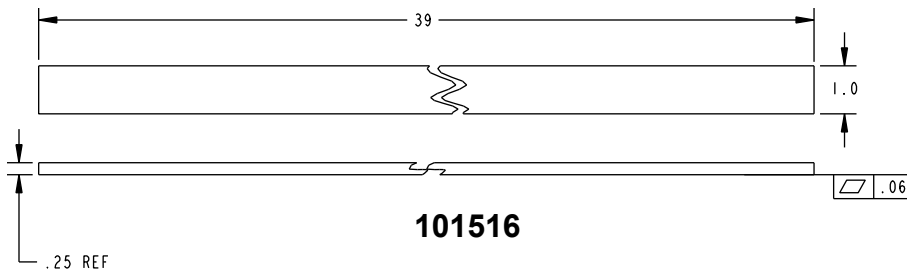

## GB11 Glass Bead Kits

The GB11 glass bead kit is used as a 1/4" shim for flush doors with light kit moldings. The GB11 is for use with the Advantex 20 Series Surface Vertical Rod Exit Device at a 10-foot height.

### Glass Bead Kit For EC1 Endcap

Included in this kit:

- 1x- 101517
- 4x- 101516
- 1x- 101515
- 1x- 101368
- 1x- 101369

101368

101369

101516

101515

# Glass Bead Kit For EC2 Endcap

Included in this kit:

- 1x- 101517
- 4x- 101516
- 1x- 101515
- 1x- 101368
- 1x- 104688

Detex Corporation  
302 Detex Drive  
New Braunfels, Texas 78130-3045 USA  
PH. (830) 629-2900  
(800) 729-3839  
FAX (800) 653-3839  
<http://www.detex.com>  
USA Sales:  
[marketing@detex.com](mailto:marketing@detex.com)  
International Sales:  
[export@detex.com](mailto:export@detex.com)