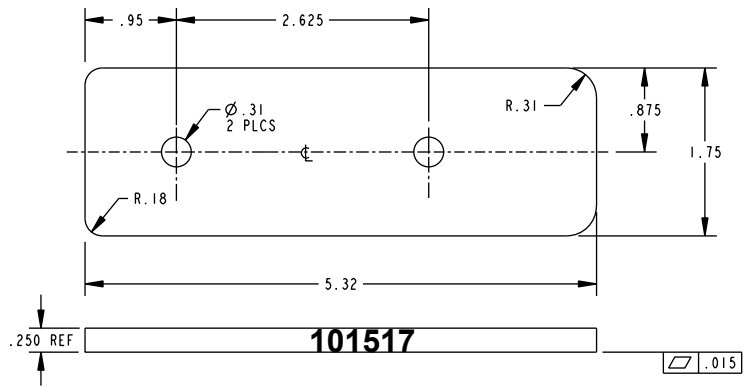

## GB11 Glass Bead Kits

The GB11 glass bead kit is used as a 1/4" shim for flush doors with light kit moldings. The GB11 is for use with the Advantex 20 Series Surface Vertical Rod Exit Device at a 10-foot height.

### Glass Bead Kit For EC1 Endcap

Included in this kit:

- 1x- 101517
- 4x- 101516
- 1x- 101515
- 1x- 101368
- 1x- 101369

101368

101369

101516

101515

# Glass Bead Kit For EC2 Endcap

Included in this kit:

- 1x- 101517
- 4x- 101516
- 1x- 101515
- 1x- 101368
- 1x- 104688

Detex Corporation  
302 Detex Drive  
New Braunfels, Texas 78130-3045 USA  
PH. (830) 629-2900  
(800) 729-3839  
FAX (800) 653-3839  
<http://www.detex.com>  
USA Sales:  
[marketing@detex.com](mailto:marketing@detex.com)  
International Sales:  
[export@detex.com](mailto:export@detex.com)