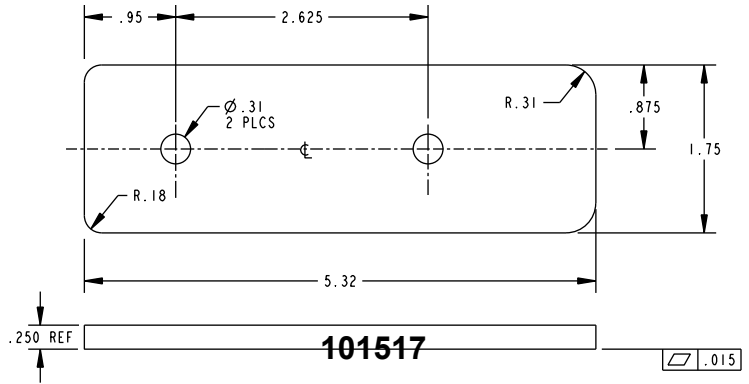

## GB11 Glass Bead Kits

The GB11 glass bead kit is used as a 1/4" shim for flush doors with light kit moldings. The GB11 is for use with the Advantex 20 Series Surface Vertical Rod Exit Device at a 10-foot height.

### Glass Bead Kit For EC1 Endcap

Included in this kit:

- 1x- 101517
- 4x- 101516
- 1x- 101515
- 1x- 101368
- 1x- 101369

101368

101369

101516

101515

# Glass Bead Kit For EC2 Endcap

Included in this kit:

- 1x- 101517
- 4x- 101516
- 1x- 101515
- 1x- 101368
- 1x- 104688

Detex Corporation  
302 Detex Drive  
New Braunfels, Texas 78130-3045 USA  
PH. (830) 629-2900  
(800) 729-3839  
FAX (800) 653-3839  
<http://www.detex.com>  
USA Sales:  
[marketing@detex.com](mailto:marketing@detex.com)  
International Sales:  
[export@detex.com](mailto:export@detex.com)