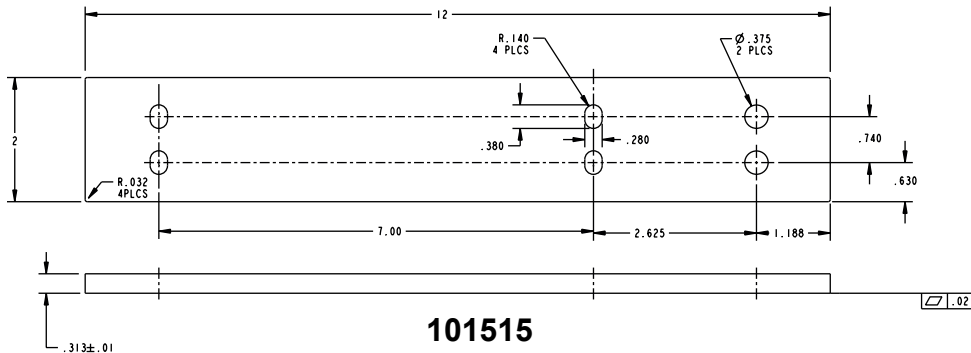

## GB11 Glass Bead Kits

The GB11 glass bead kit is used as a 1/4" shim for flush doors with light kit moldings. The GB11 is for use with the Advantex 20 Series Surface Vertical Rod Exit Device at a 10-foot height.

### Glass Bead Kit For EC1 Endcap

Included in this kit:

- 1x- 101517
- 4x- 101516
- 1x- 101515
- 1x- 101368
- 1x- 101369

101368

101369

101516

101515

# Glass Bead Kit For EC2 Endcap

Included in this kit:

- 1x- 101517
- 4x- 101516
- 1x- 101515
- 1x- 101368
- 1x- 104688

Detex Corporation  
302 Detex Drive  
New Braunfels, Texas 78130-3045 USA  
PH. (830) 629-2900  
(800) 729-3839  
FAX (800) 653-3839  
<http://www.detex.com>  
USA Sales:  
[marketing@detex.com](mailto:marketing@detex.com)  
International Sales:  
[export@detex.com](mailto:export@detex.com)