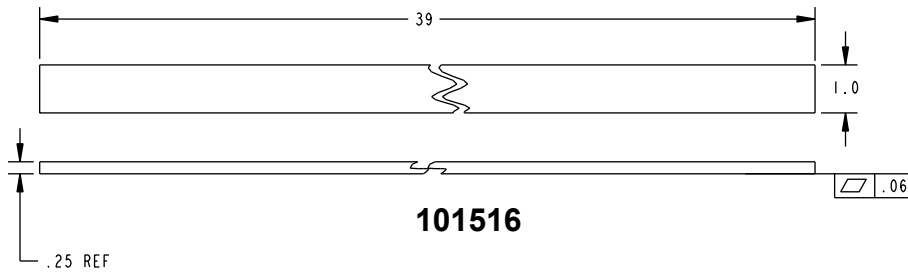

## GB11 Glass Bead Kits

The GB11 glass bead kit is used as a 1/4" shim for flush doors with light kit moldings. The GB11 is for use with the Advantex 20 Series Surface Vertical Rod Exit Device at a 10-foot height.

### Glass Bead Kit For EC1 Endcap

Included in this kit:

- 1x- 101517
- 4x- 101516
- 1x- 101515
- 1x- 101368
- 1x- 101369

101368

101369

101516

101515

# Glass Bead Kit For EC2 Endcap

Included in this kit:

- 1x- 101517
- 4x- 101516
- 1x- 101515
- 1x- 101368
- 1x- 104688

Detex Corporation  
302 Detex Drive  
New Braunfels, Texas 78130-3045 USA  
PH. (830) 629-2900  
(800) 729-3839  
FAX (800) 653-3839  
<http://www.detex.com>  
USA Sales:  
[marketing@detex.com](mailto:marketing@detex.com)  
International Sales:  
[export@detex.com](mailto:export@detex.com)