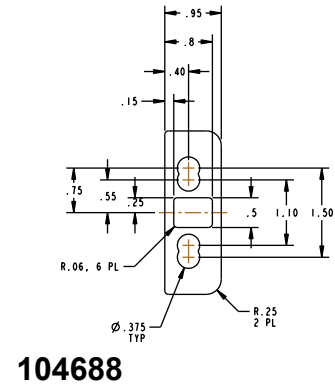

## GB11 Glass Bead Kits

The GB11 glass bead kit is used as a 1/4" shim for flush doors with light kit moldings. The GB11 is for use with the Advantex 20 Series Surface Vertical Rod Exit Device at a 10-foot height.

### Glass Bead Kit For EC1 Endcap

Included in this kit:

- 1x- 101517
- 4x- 101516
- 1x- 101515
- 1x- 101368
- 1x- 101369

101368

101369

101516

101515

# Glass Bead Kit For EC2 Endcap

Included in this kit:

- 1x- 101517
- 4x- 101516
- 1x- 101515
- 1x- 101368
- 1x- 104688

Detex Corporation  
302 Detex Drive  
New Braunfels, Texas 78130-3045 USA  
PH. (830) 629-2900  
(800) 729-3839  
FAX (800) 653-3839  
<http://www.detex.com>  
USA Sales:  
[marketing@detex.com](mailto:marketing@detex.com)  
International Sales:  
[export@detex.com](mailto:export@detex.com)