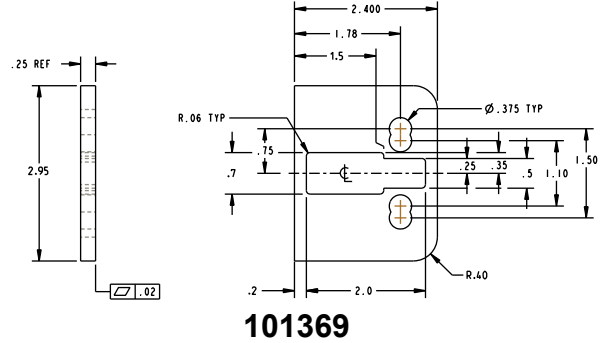

## GB11 Glass Bead Kits

The GB11 glass bead kit is used as a 1/4" shim for flush doors with light kit moldings. The GB11 is for use with the Advantex 20 Series Surface Vertical Rod Exit Device at a 10-foot height.

### Glass Bead Kit For EC1 Endcap

Included in this kit:

- 1x- 101517
- 4x- 101516
- 1x- 101515
- 1x- 101368
- 1x- 101369

101368

101369

101516

101515

# Glass Bead Kit For EC2 Endcap

Included in this kit:

- 1x- 101517
- 4x- 101516
- 1x- 101515
- 1x- 101368
- 1x- 104688

Detex Corporation  
302 Detex Drive  
New Braunfels, Texas 78130-3045 USA  
PH. (830) 629-2900  
(800) 729-3839  
FAX (800) 653-3839  
<http://www.detex.com>  
USA Sales:  
[marketing@detex.com](mailto:marketing@detex.com)  
International Sales:  
[export@detex.com](mailto:export@detex.com)