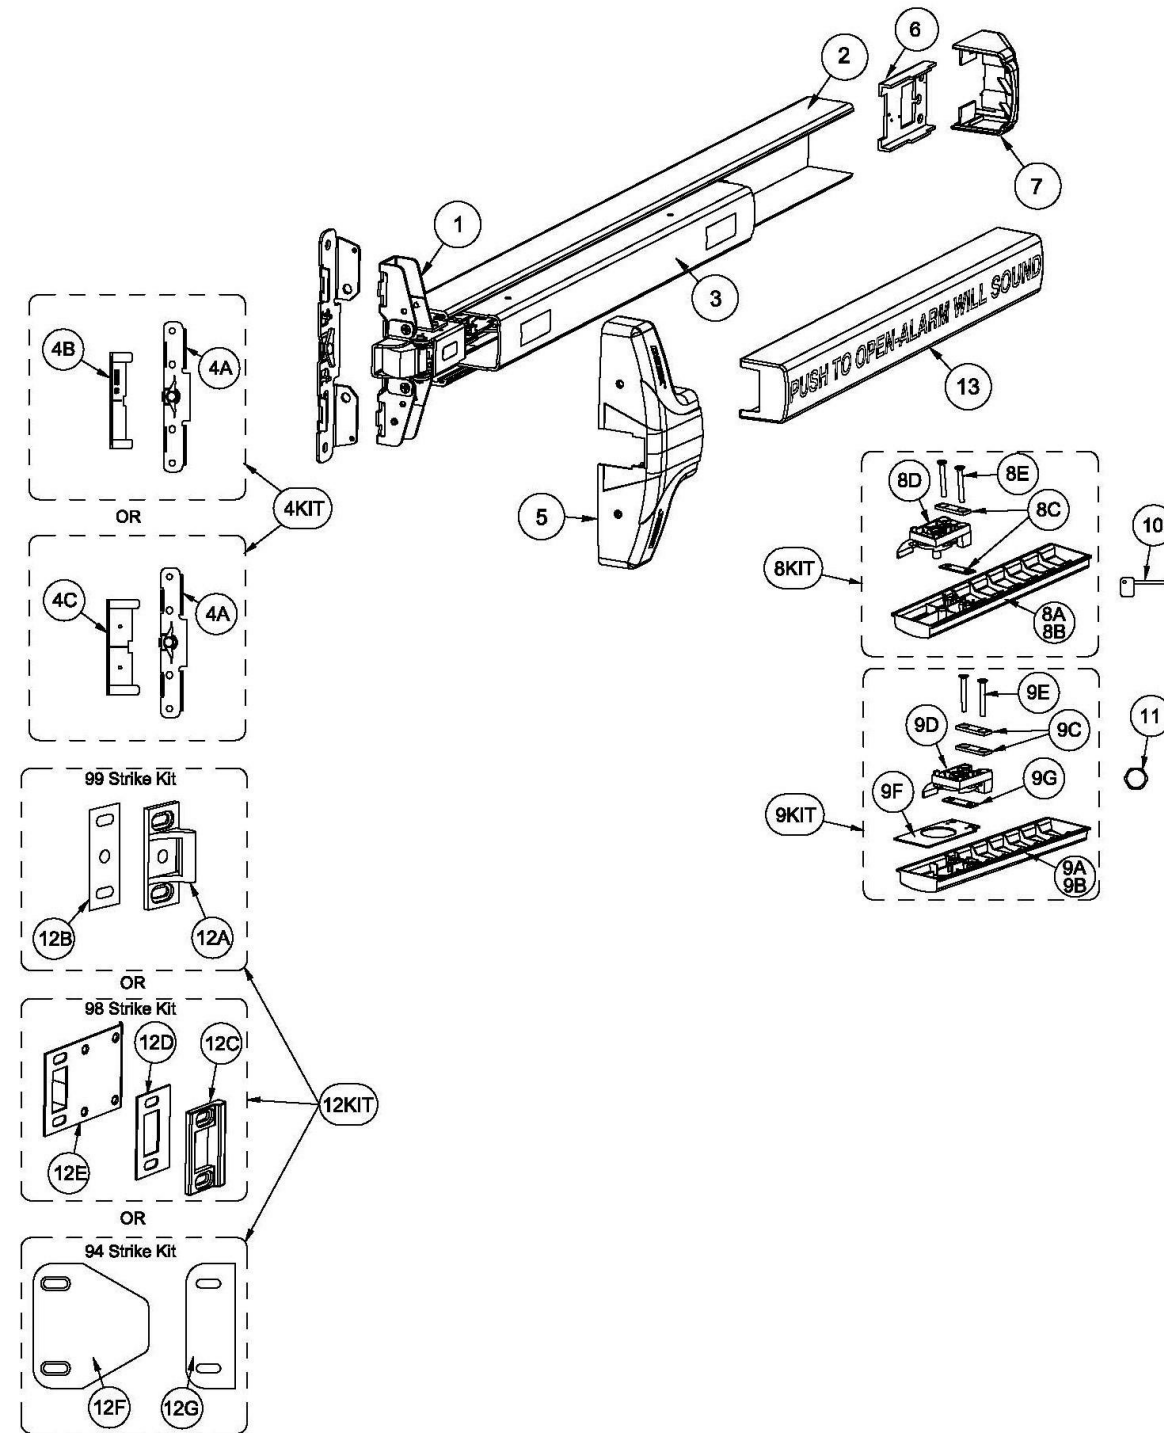

VALUE SERIES®

V40 Series Parts List

For Mechanical Devices Only

Item	Order Part#	Description	Price
1	100698-5	Centercase Assembly, Narrow Stile, V40 series	\$166.00
2	106281	Backplate Extrusion, 36", Silver	\$50.00
	106285	Backplate Extrusion, 48", Silver	\$82.00
	106289	Backplate Extrusion, 36", Black	\$54.00
	106290	Backplate Extrusion, 48", Black	\$107.00
3	103065-1	Pushpad Subassembly, 36"	\$94.00
	103065-2	Pushpad Subassembly, 48"	\$129.00
4KIT	103806-1	Mounting Plate/Strike Locator Kit, Narrow Stile, 98 Strike BP2 (includes 4A & 4B)	\$35.00
	103806-3	Mounting Plate/Strike Locator Kit, Narrow Stile, 99 Strike BP2 (includes 4A & 4C)	\$28.00
4A	100696-1	Mounting Plate, BP2, Narrow Stile	\$26.00
4B	101899	Strike Locator 2" Glass Door (98)	\$12.60
4C	100212	Strike Locator, Standard (99)	\$6.30
5	101805-1	Centercase Cover, V40 series	\$12.60
6	101844-1	Endcap bracket w/o battery holder	\$9.45
	101844	Endcap bracket w/ battery holder	\$12.60
7	101822	Endcap	\$8.40
8KIT	101803-1	Fillerplate, Subassembly, S&R, Hex Dogging, HD, V40 series, 36" (includes 8A or 8B through 8E)	\$63.00
8A	101812-1	Fillerplate, HD, 36"	\$17.85
8B	101812-2	Fillerplate, HD, 48"	\$19.95
8C	100164	Spacer, dogging bracket	\$2.72
8D	102216-4	Die cast dogging assembly, HD	\$40.00
8E	PP-5802-124	Screw, mach, 10-32 x 1-1/2" PFH	\$0.41
9KIT	102195-1	Fillerplate, Subassembly, S&R, Cylinder Dogging, CD, V40 series, 36" (includes 9A or 9B through 9G)	\$63.00
9A	102194-1	Fillerplate, CD, 36"	\$30.00
9B	102194-2	Fillerplate, CD, 48"	\$32.00
9C	100164	Spacer, dogging bracket	\$2.72
9D	102216-3	Die cast dogging assembly, CD	\$16.80
9E	PP-5802-124	Screw, mach, 10-32 x 1-1/2" PFH	\$0.41
9F	102196	Bracket, fillerplate, V40, CD	\$7.35
9G	100938	Spacer, dogging bracket, .060" thick	\$1.36
10	100450	Hex Key (for Hex Dogging)	\$9.00
11	100783	Cylinder Nut (for Cylinder Dogging)	\$8.00
12KIT	100855-2	99 Strike Kit (includes 12A & 12B)	\$49.00
	100855-1	98 Strike Kit (includes 12C, 12D & 12E)	\$59.00
12A	100234-1	Strike, Non-roller	\$23.00
12B	100088	Strike Shim	\$1.36
12C	100480	Strike, Mortise	\$28.00
12D	100482	Shim, Mortise Strike	\$6.30
12E	100481	Shield, Strike	\$23.00
12F	102211	Double Door Strike Plate	\$78.00
12G	102214	Shim, 94 strike	\$2.72
13	105417-1	Pushpad Wrap, 36", Red (English text)	\$24.00
	105417-2	Pushpad Wrap, 48", Red (English text)	\$24.00
	105417-3	Pushpad Wrap, 36", Black	\$24.00
	105417-4	Pushpad Wrap, 48", Black	\$24.00