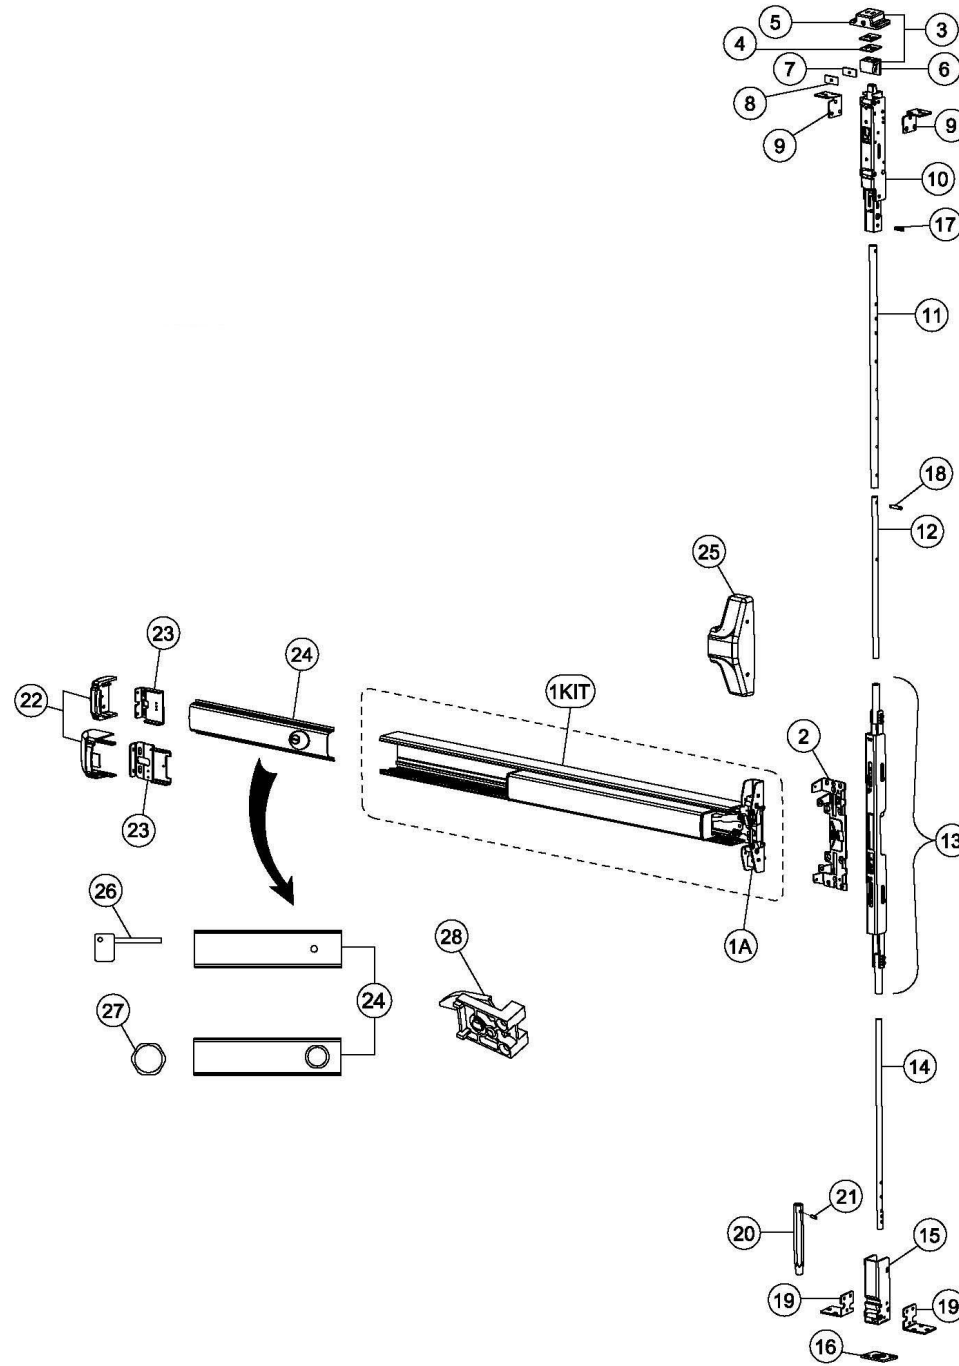

# 87 Series Parts List

For Mechanical Devices Only

Item	Order Part#	Description	Price
1KIT	105500-165	S&R CVR Centercase/Pushpad Assy	\$657.59
1A	104111-13	Centercase, CVR, Wide, RHR	\$395.00
	104111-14	Centercase, CVR, Wide, LHR	\$395.00
2	104171-1	Mounting Plate, Wide, CVR, BP11 (Used with 08/09 lever trim)	\$71.00
	104171-2	Mounting Plate, Wide, CVR, BP13 (Used with 03 trim)	\$71.00
3	106406-2	Top strike kit, FEMA	\$187.00
4	105246	CVR strike shim	\$10.50
5	105979-1	CVR top strike pocket, FEMA	\$96.00
6	105236-1	CVR top strike insert	\$47.00
7	106145	CVR primaryload shim, FEMA	\$7.35
8	106146	CVR supplemental load shim, FEMA	\$2.99
9	106150-1	Top latch mounting bracket, FEMA, RHR	\$8.40
	106150-2	Top latch mounting bracket, FEMA, LHR	\$8.40
10	105984-1	Top latch assembly, FEMA (Panic)	\$743.00
	105984-2	Top latch assembly, FEMA (Fire)	\$756.00
11	104187	Outer top rod, 7' thru 8'	\$74.00
	105097	Outer top rod, 8'-1" thru 10'	\$124.00
12	104172-1	Inner top rod, 7' thru 8'	\$58.00
	104172-2	Inner top rod, 8'-1" thru 10'	\$117.00
13	104175-1	Center lift mechanism assembly	\$761.22
14	105098	CVR bottom rod	\$88.00
15	106330-1	Bottom boltcase assembly, FEMA	\$762.00
16	105257-3	95B Replacement strike kit	\$41.00
17	105296	Spring pin 3/16 x 13/16	\$1.15
18	103423	Spring pin 3/16 x 1/2	\$1.15
19	105982-3	Bottom bolt mounting bracket, FEMA, RHR	\$9.45
	105982-4	Bottom bolt mounting bracket, FEMA, LHR	\$9.45
20	103536-1	Bottom bolt, HURRICANE	\$42.00
21	101607	Spring pin 3/16 x 5/8	\$0.47
22	101642-9	Endcap, EC1 (ramped) Stainless Steel 630	\$101.00
	104304-9	Endcap, EC2 (flush) Stainless Steel 630	\$94.00
	104612-1	Endcap, EC2 (flush) Aluminum 628	\$149.00
23	100147	Endcap bracket for EC1 (ramped) endcap w/o battery holder	\$15.75
	101093	Endcap bracket for EC1 (ramped) endcap w/ battery holder	\$21.00
	104303	Endcap bracket for EC2 (flush) endcap w/o battery holder	\$41.00
	104636	Endcap bracket for EC2 (flush) endcap w/ battery holder	\$41.00
24	100860-54	Fillerplate Subassembly, S&R, Hex Dogging, HD, 630	\$185.39
	100860-49	Fillerplate Subassembly, S&R, Cylinder Dogging, CD, 630	\$247.65
	100860-100	Fillerplate Subassembly, S&R, Hex Dogging, HD, 628	\$734.21
25	102353-9	Centercase Cover, Stainless Steel, Wide, 630	\$122.00
	104640-9	Centercase Cover, Aluminum, Wide, 628	\$98.00
26	100450	Hex Key (for Hex Dogging)	\$9.00
27	100783	Cylinder Nut (for Cylinder Dogging)	\$8.00
28	102216-2	Hex Dogging Assembly	\$26.00
	102216	Cylinder Dogging Assembly	\$19.95